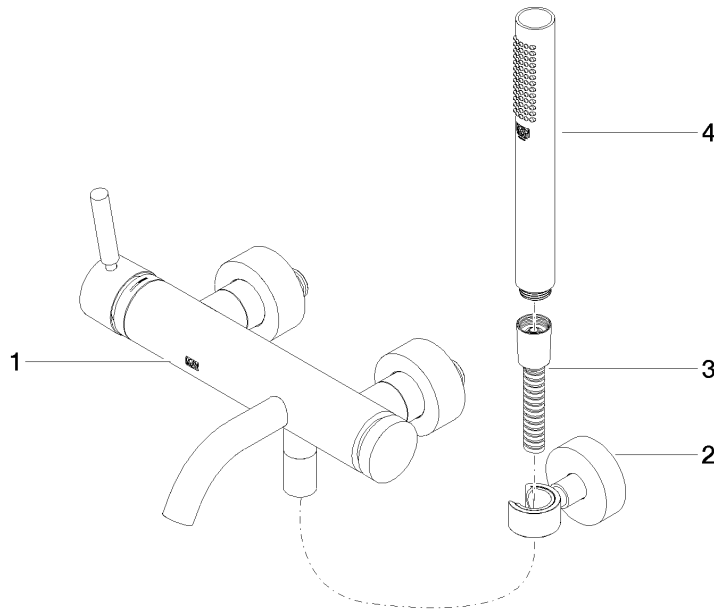

**META Single-lever bath mixer for wall mounting with hand shower set - Light Gold**

META

33 233 660

- spout: circular, air-enriched flow
- max. flow 14 l/min at 3 bar flow pressure
- Hand shower: COMPACT RAIN, max. flow rate 6.8 l/min (at 3 bar)
- complete hand shower set with anti-scale system
- automatic bath/shower diverter
- 202mm projection
- slide-on rosettes Ø 60 mm
- gauge 150 mm - 15 mm
- 1/2" connection
- metal shower hose 1250mm with integrated anti-twist protection
- shower holder rosette Ø 57mm
- WRAS 2207043

33 233 660  
mm [inches]

**Flow rate chart**

**Certificates**

LGA\_29687.

33 233 660  
Parts for other  
finishes can be found  
here: [Chrome](#)

**Spare parts list**

No.	Item Number	Name	Quantity used	Delivery time
1	33 200 660-26	META Single-lever bath mixer for wall mounting without shower set - Light Gold	1	30
2	28 050 920-26	holder	1	-
Spare part can no longer be ordered, please order the replacement item				
3	90 30 02 072 00-26	Metal shower hose 1/2" x 3/8" x 1250 mm - Light Gold	1	30
4	90 12 11 140 30-26	shower	1	30