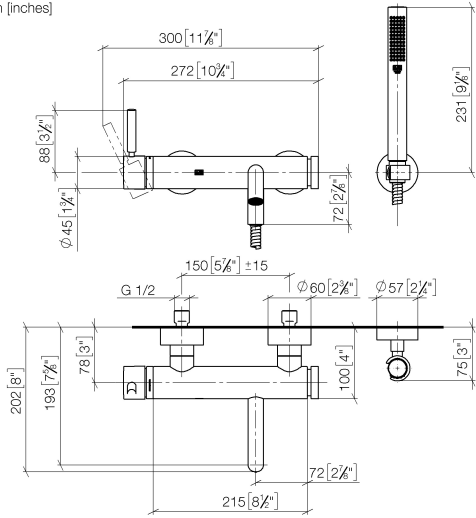

**META Single-lever bath mixer for wall mounting with hand shower set - Light Gold**

META

33 233 660

- spout: circular, air-enriched flow
- max. flow 14 l/min at 3 bar flow pressure
- Hand shower: COMPACT RAIN, max. flow rate 6.8 l/min (at 3 bar)
- complete hand shower set with anti-scale system
- automatic bath/shower diverter
- 202mm projection
- slide-on rosettes Ø 60 mm
- gauge 150 mm - 15 mm
- 1/2" connection
- metal shower hose 1250mm with integrated anti-twist protection
- shower holder rosette Ø 57mm
- WRAS 2207043

Intrinsic protection against back flow.

	Light Gold	33 233 660-26
	Chrome	33 233 660-00
	Brushed Platinum	33 233 660-06
	Dark Chrome	33 233 660-19
	Brushed Light Gold	33 233 660-27
	Matte Black	33 233 660-33
	Brushed Bronze	33 233 660-42
	Brushed Champagne (22kt Gold)	33 233 660-46
	Champagne (22kt Gold)	33 233 660-47
	Brushed Chrome	33 233 660-93
	Brushed Dark Platinum	33 233 660-99

33 233 660  
mm [inches]

**Flow rate chart**

**Certificates**

LGA\_29687.

33 233 660  
Parts for other  
finishes can be found  
here: [Chrome](#)

**Spare parts list**

No.	Item Number	Name	Quantity used	Delivery time
1	33 200 660-26	META Single-lever bath mixer for wall mounting without shower set - Light Gold	1	30
2	28 050 920-26	holder	1	-
Spare part can no longer be ordered, please order the replacement item				
3	90 30 02 072 00-26	Metal shower hose 1/2" x 3/8" x 1250 mm - Light Gold	1	30
4	90 12 11 140 30-26	shower	1	30