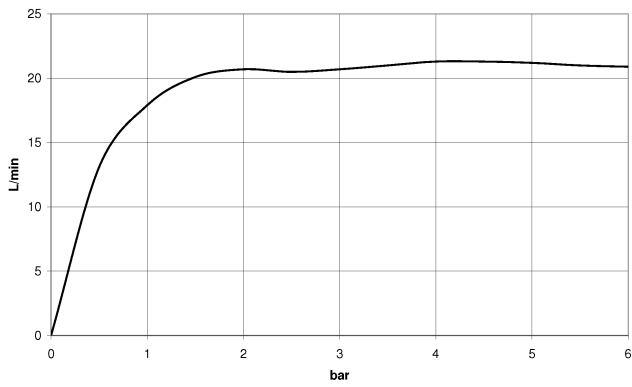

**META Single-lever bath mixer for wall mounting with hand shower set - Light Gold**

META

33 233 660

- spout: circular, air-enriched flow
- max. flow 14 l/min at 3 bar flow pressure
- Hand shower: COMPACT RAIN, max. flow rate 6.8 l/min (at 3 bar)
- complete hand shower set with anti-scale system
- automatic bath/shower diverter
- 202mm projection
- slide-on rosettes Ø 60 mm
- gauge 150 mm - 15 mm
- 1/2" connection
- metal shower hose 1250mm with integrated anti-twist protection
- shower holder rosette Ø 57mm
- WRAS 2207043

Intrinsic protection against back flow.

	Light Gold	33 233 660-26
	Chrome	33 233 660-00
	Brushed Platinum	33 233 660-06
	Dark Chrome	33 233 660-19
	Brushed Light Gold	33 233 660-27
	Matte Black	33 233 660-33
	Brushed Bronze	33 233 660-42
	Brushed Champagne (22kt Gold)	33 233 660-46
	Champagne (22kt Gold)	33 233 660-47
	Brushed Chrome	33 233 660-93
	Brushed Dark Platinum	33 233 660-99

33 233 660  
mm [inches]

**Flow rate chart**

**Certificates**

LGA\_29687.

33 233 660  
Parts for other  
finishes can be found  
here: [Chrome](#)

**Spare parts list**

No.	Item Number	Name	Quantity used	Delivery time
1	33 200 660-26	META Single-lever bath mixer for wall mounting without shower set - Light Gold	1	30
2	28 050 920-26	holder	1	-
Spare part can no longer be ordered, please order the replacement item				
3	90 30 02 072 00-26	Metal shower hose 1/2" x 3/8" x 1250 mm - Light Gold	1	30
4	90 12 11 140 30-26	shower	1	30