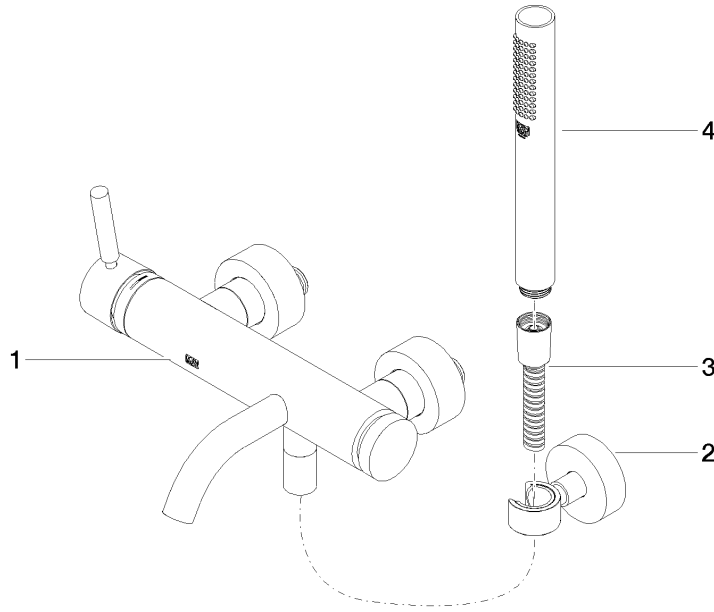

META Single-lever bath mixer for wall mounting with hand shower set - Matte Black

META

33 233 660

- spout: circular, air-enriched flow
- max. flow 14 l/min at 3 bar flow pressure
- Hand shower: COMPACT RAIN, max. flow rate 6.8 l/min (at 3 bar)
- complete hand shower set with anti-scale system
- automatic bath/shower diverter
- 202mm projection
- slide-on rosettes Ø 60 mm
- gauge 150 mm - 15 mm
- 1/2" connection
- metal shower hose 1250mm with integrated anti-twist protection
- shower holder rosette Ø 57mm
- WRAS 2207043

33 233 660
mm [inches]

Flow rate chart

Certificates

Belgaqua_21-025- LGA_29687. WRAS_2207043.
27_1.

33 233 660
Parts for other
finishes can be found
here: Chrome

Spare parts list

No.	Item Number	Name	Quantity used	Delivery time
1	33 200 660-33	META Single-lever bath mixer for wall mounting without shower set - Matte Black	1	10
2	28 050 920-33	holder	1	-
Spare part can no longer be ordered, please order the replacement item				
3	90 30 02 072 00-33	Metal shower hose 1/2" x 3/8" x 1250 mm - Matte Black	1	30
4	90 12 11 140 30-33	shower	1	30