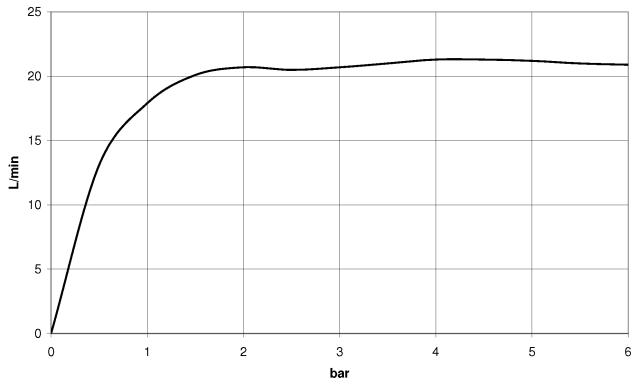

META Single-lever bath mixer for wall mounting with hand shower set - Matte Black

META

33 233 660

- spout: circular, air-enriched flow
- max. flow 14 l/min at 3 bar flow pressure
- Hand shower: COMPACT RAIN, max. flow rate 6.8 l/min (at 3 bar)
- complete hand shower set with anti-scale system
- automatic bath/shower diverter
- 202mm projection
- slide-on rosettes Ø 60 mm
- gauge 150 mm - 15 mm
- 1/2" connection
- metal shower hose 1250mm with integrated anti-twist protection
- shower holder rosette Ø 57mm
- WRAS 2207043

Intrinsic protection against back flow.

	Matte Black	33 233 660-33
	Chrome	33 233 660-00
	Brushed Platinum	33 233 660-06
	Dark Chrome	33 233 660-19
	Light Gold	33 233 660-26
	Brushed Light Gold	33 233 660-27
	Brushed Bronze	33 233 660-42
	Brushed Champagne (22kt Gold)	33 233 660-46
	Champagne (22kt Gold)	33 233 660-47
	Brushed Chrome	33 233 660-93
	Brushed Dark Platinum	33 233 660-99

33 233 660
mm [inches]

Flow rate chart

Certificates

Belgaqua_21-025- LGA_29687. WRAS_2207043.
27_1.

33 233 660
Parts for other
finishes can be found
here: Chrome

Spare parts list

No.	Item Number	Name	Quantity used	Delivery time
1	33 200 660-33	META Single-lever bath mixer for wall mounting without shower set - Matte Black	1	10
2	28 050 920-33	holder	1	-
Spare part can no longer be ordered, please order the replacement item				
3	90 30 02 072 00-33	Metal shower hose 1/2" x 3/8" x 1250 mm - Matte Black	1	30
4	90 12 11 140 30-33	shower	1	30