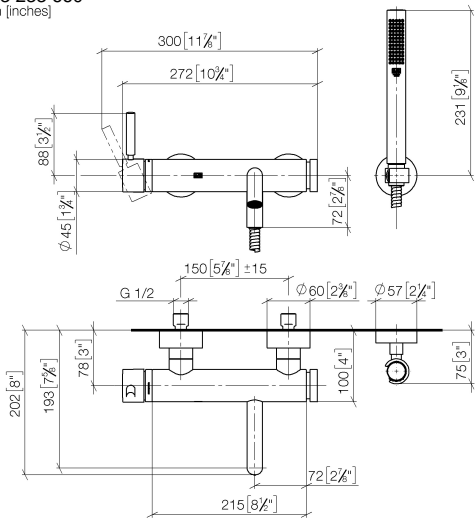

META Single-lever bath mixer for wall mounting with hand shower set - Matte Black

META

33 233 660

- spout: circular, air-enriched flow
- max. flow 14 l/min at 3 bar flow pressure
- Hand shower: COMPACT RAIN, max. flow rate 6.8 l/min (at 3 bar)
- complete hand shower set with anti-scale system
- automatic bath/shower diverter
- 202mm projection
- slide-on rosettes Ø 60 mm
- gauge 150 mm - 15 mm
- 1/2" connection
- metal shower hose 1250mm with integrated anti-twist protection
- shower holder rosette Ø 57mm
- WRAS 2207043

Intrinsic protection against back flow.

	Matte Black	33 233 660-33
	Chrome	33 233 660-00
	Brushed Platinum	33 233 660-06
	Dark Chrome	33 233 660-19
	Light Gold	33 233 660-26
	Brushed Light Gold	33 233 660-27
	Brushed Bronze	33 233 660-42
	Brushed Champagne (22kt Gold)	33 233 660-46
	Champagne (22kt Gold)	33 233 660-47
	Brushed Chrome	33 233 660-93
	Brushed Dark Platinum	33 233 660-99

33 233 660
mm [inches]

Flow rate chart

Certificates

Belgaqua_21-025- LGA_29687. WRAS_2207043.
27_1.

33 233 660
Parts for other
finishes can be found
here: Chrome

Spare parts list

No.	Item Number	Name	Quantity used	Delivery time
1	33 200 660-33	META Single-lever bath mixer for wall mounting without shower set - Matte Black	1	10
2	28 050 920-33	holder	1	-
Spare part can no longer be ordered, please order the replacement item				
3	90 30 02 072 00-33	Metal shower hose 1/2" x 3/8" x 1250 mm - Matte Black	1	30
4	90 12 11 140 30-33	shower	1	30