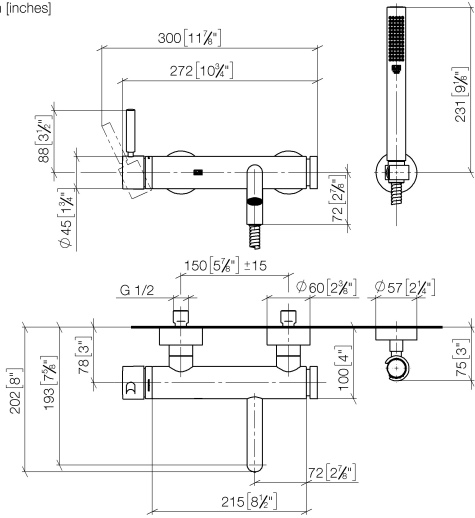

**META Single-lever bath mixer for wall mounting with hand shower set -
Brushed Bronze**

META

33 233 660

- spout: circular, air-enriched flow
- max. flow 14 l/min at 3 bar flow pressure
- Hand shower: COMPACT RAIN, max. flow rate 6.8 l/min (at 3 bar)
- complete hand shower set with anti-scale system
- automatic bath/shower diverter
- 202mm projection
- slide-on rosettes Ø 60 mm
- gauge 150 mm - 15 mm
- 1/2" connection
- metal shower hose 1250mm with integrated anti-twist protection
- shower holder rosette Ø 57mm
- WRAS 2207043

**META Single-lever bath mixer for wall mounting with hand shower set -
Brushed Bronze**

META

33 233 660
mm [inches]

Flow rate chart

Certificates

LGA_29687.

**META Single-lever bath mixer for wall mounting with hand shower set -
Brushed Bronze**

META

33 233 660
Parts for other
finishes can be found
here: Chrome

Spare parts list

No.	Item Number	Name	Quantity used	Delivery time
1	33 200 660-42	META Single-lever bath mixer for wall mounting without shower set - Brushed Bronze	1	30
2	28 050 920-42	holder	1	-
Spare part can no longer be ordered, please order the replacement item				
3	90 30 02 072 00-42	hose	1	30
4	90 12 11 140 30-42	shower	1	30