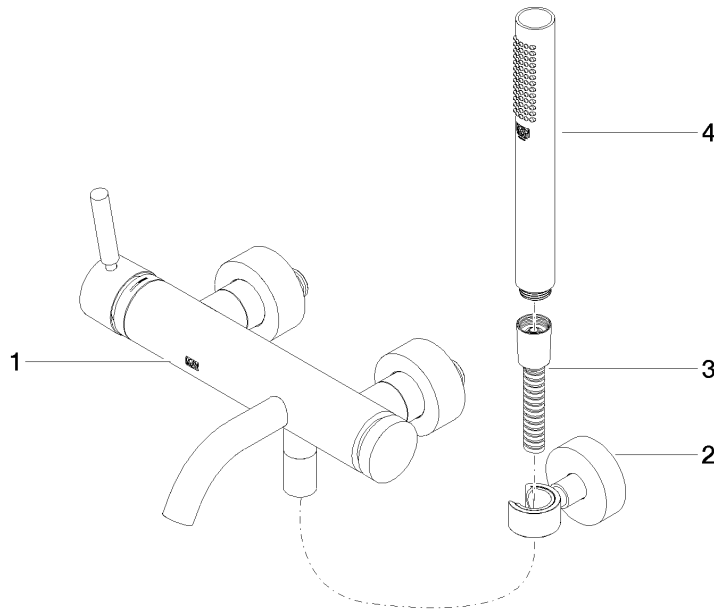

**META Single-lever bath mixer for wall mounting with hand shower set -
Brushed Bronze**

META

33 233 660

- spout: circular, air-enriched flow
- max. flow 14 l/min at 3 bar flow pressure
- Hand shower: COMPACT RAIN, max. flow rate 6.8 l/min (at 3 bar)
- complete hand shower set with anti-scale system
- automatic bath/shower diverter
- 202mm projection
- slide-on rosettes Ø 60 mm
- gauge 150 mm - 15 mm
- 1/2" connection
- metal shower hose 1250mm with integrated anti-twist protection
- shower holder rosette Ø 57mm
- WRAS 2207043

**META Single-lever bath mixer for wall mounting with hand shower set -
Brushed Bronze**

META

33 233 660
mm [inches]

Flow rate chart

Certificates

LGA_29687.

**META Single-lever bath mixer for wall mounting with hand shower set -
Brushed Bronze**

META

33 233 660
Parts for other
finishes can be found
here: Chrome

Spare parts list

No.	Item Number	Name	Quantity used	Delivery time
1	33 200 660-42	META Single-lever bath mixer for wall mounting without shower set - Brushed Bronze	1	30
2	28 050 920-42	holder	1	-
Spare part can no longer be ordered, please order the replacement item				
3	90 30 02 072 00-42	hose	1	30
4	90 12 11 140 30-42	shower	1	30