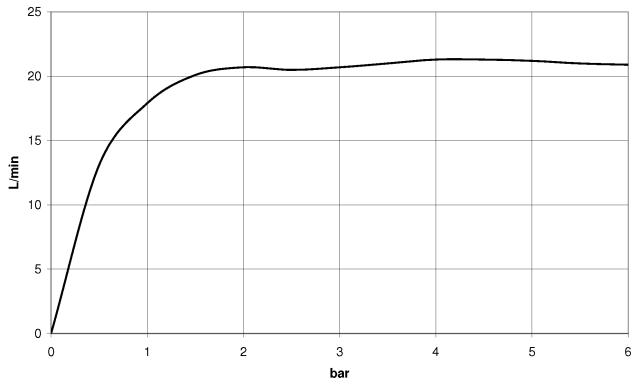

**META Single-lever bath mixer for wall mounting with hand shower set -
Brushed Bronze**

META

33 233 660

- spout: circular, air-enriched flow
- max. flow 14 l/min at 3 bar flow pressure
- Hand shower: COMPACT RAIN, max. flow rate 6.8 l/min (at 3 bar)
- complete hand shower set with anti-scale system
- automatic bath/shower diverter
- 202mm projection
- slide-on rosettes Ø 60 mm
- gauge 150 mm - 15 mm
- 1/2" connection
- metal shower hose 1250mm with integrated anti-twist protection
- shower holder rosette Ø 57mm
- WRAS 2207043

Intrinsic protection against back flow.

	Brushed Bronze	33 233 660-42
	Chrome	33 233 660-00
	Brushed Platinum	33 233 660-06
	Dark Chrome	33 233 660-19
	Light Gold	33 233 660-26
	Brushed Light Gold	33 233 660-27
	Matte Black	33 233 660-33
	Brushed Champagne (22kt Gold)	33 233 660-46
	Champagne (22kt Gold)	33 233 660-47
	Brushed Chrome	33 233 660-93
	Brushed Dark Platinum	33 233 660-99

**META Single-lever bath mixer for wall mounting with hand shower set -
Brushed Bronze**

META

33 233 660
mm [inches]

Flow rate chart

Certificates

LGA_29687.

**META Single-lever bath mixer for wall mounting with hand shower set -
Brushed Bronze**