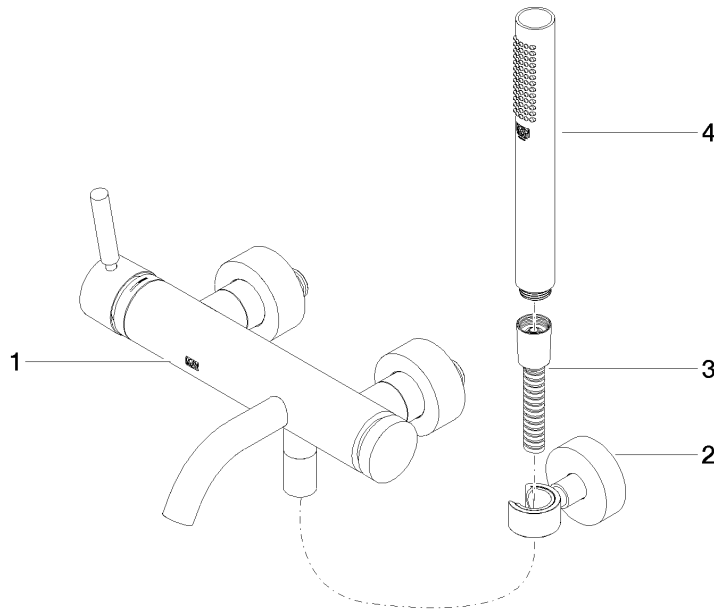

**META Single-lever bath mixer for wall mounting with hand shower set -
Brushed Champagne (22kt Gold)**

META

33 233 660

- spout: circular, air-enriched flow
- max. flow 14 l/min at 3 bar flow pressure
- Hand shower: COMPACT RAIN, max. flow rate 6.8 l/min (at 3 bar)
- complete hand shower set with anti-scale system
- automatic bath/shower diverter
- 202mm projection
- slide-on rosettes Ø 60 mm
- gauge 150 mm - 15 mm
- 1/2" connection
- metal shower hose 1250mm with integrated anti-twist protection
- shower holder rosette Ø 57mm
- WRAS 2207043

**META Single-lever bath mixer for wall mounting with hand shower set -
Brushed Champagne (22kt Gold)**

META

33 233 660
mm [inches]

Flow rate chart

Certificates

LGA_29687.

WRAS_2207043.

**META Single-lever bath mixer for wall mounting with hand shower set -
Brushed Champagne (22kt Gold)**

META

33 233 660
Parts for other
finishes can be found
here: Chrome

Spare parts list

No.	Item Number	Name	Quantity used	Delivery time
1	33 200 660-46	META Single-lever bath mixer for wall mounting without shower set - Brushed Champagne (22kt Gold)	1	30
2	28 050 920-46	holder	1	-
Spare part can no longer be ordered, please order the replacement item				
3	90 30 02 072 00-46	Metal shower hose 1/2" x 3/8" x 1250 mm - Brushed Champagne (22kt Gold)	1	30
4	90 12 11 140 30-46	shower	1	30