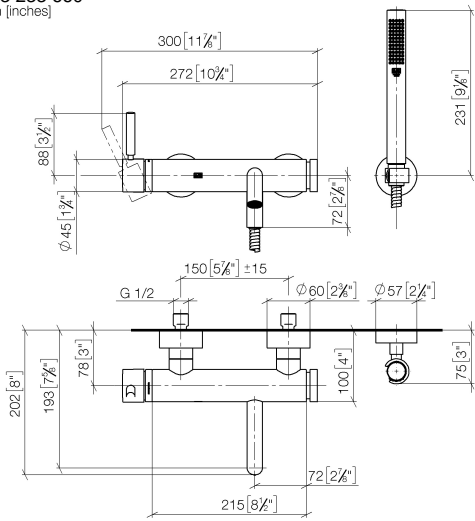

**META Single-lever bath mixer for wall mounting with hand shower set -
Brushed Champagne (22kt Gold)**

META

33 233 660

- spout: circular, air-enriched flow
- max. flow 14 l/min at 3 bar flow pressure
- Hand shower: COMPACT RAIN, max. flow rate 6.8 l/min (at 3 bar)
- complete hand shower set with anti-scale system
- automatic bath/shower diverter
- 202mm projection
- slide-on rosettes Ø 60 mm
- gauge 150 mm - 15 mm
- 1/2" connection
- metal shower hose 1250mm with integrated anti-twist protection
- shower holder rosette Ø 57mm
- WRAS 2207043

Intrinsic protection against back flow.

	Brushed Champagne (22kt Gold)	33 233 660-46
	Chrome	33 233 660-00
	Brushed Platinum	33 233 660-06
	Dark Chrome	33 233 660-19
	Light Gold	33 233 660-26
	Brushed Light Gold	33 233 660-27
	Matte Black	33 233 660-33
	Brushed Bronze	33 233 660-42
	Champagne (22kt Gold)	33 233 660-47
	Brushed Chrome	33 233 660-93
	Brushed Dark Platinum	33 233 660-99

**META Single-lever bath mixer for wall mounting with hand shower set -
Brushed Champagne (22kt Gold)**

META

33 233 660
mm [inches]

Flow rate chart

Certificates

LGA_29687.

WRAS_2207043.

**META Single-lever bath mixer for wall mounting with hand shower set -
Brushed Champagne (22kt Gold)**

META

33 233 660
Parts for other
finishes can be found
here: Chrome

Spare parts list

No.	Item Number	Name	Quantity used	Delivery time
1	33 200 660-46	META Single-lever bath mixer for wall mounting without shower set - Brushed Champagne (22kt Gold)	1	30
2	28 050 920-46	holder	1	-
Spare part can no longer be ordered, please order the replacement item				
3	90 30 02 072 00-46	Metal shower hose 1/2" x 3/8" x 1250 mm - Brushed Champagne (22kt Gold)	1	30
4	90 12 11 140 30-46	shower	1	30