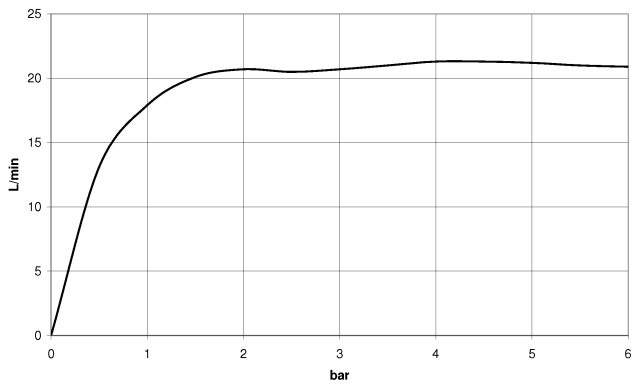

**META Single-lever bath mixer for wall mounting with hand shower set -
Brushed Champagne (22kt Gold)**

META

33 233 660

- spout: circular, air-enriched flow
- max. flow 14 l/min at 3 bar flow pressure
- Hand shower: COMPACT RAIN, max. flow rate 6.8 l/min (at 3 bar)
- complete hand shower set with anti-scale system
- automatic bath/shower diverter
- 202mm projection
- slide-on rosettes Ø 60 mm
- gauge 150 mm - 15 mm
- 1/2" connection
- metal shower hose 1250mm with integrated anti-twist protection
- shower holder rosette Ø 57mm
- WRAS 2207043

Intrinsic protection against back flow.

	Brushed Champagne (22kt Gold)	33 233 660-46
	Chrome	33 233 660-00
	Brushed Platinum	33 233 660-06
	Dark Chrome	33 233 660-19
	Light Gold	33 233 660-26
	Brushed Light Gold	33 233 660-27
	Matte Black	33 233 660-33
	Brushed Bronze	33 233 660-42
	Champagne (22kt Gold)	33 233 660-47
	Brushed Chrome	33 233 660-93
	Brushed Dark Platinum	33 233 660-99

**META Single-lever bath mixer for wall mounting with hand shower set -
Brushed Champagne (22kt Gold)**

META

33 233 660
mm [inches]

Flow rate chart

Certificates

LGA_29687.

WRAS_2207043.

**META Single-lever bath mixer for wall mounting with hand shower set -
Brushed Champagne (22kt Gold)**