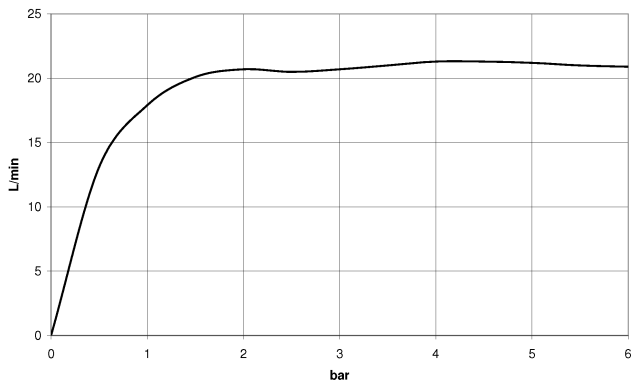

**META Single-lever bath mixer for wall mounting with hand shower set -  
Champagne (22kt Gold)**

META

33 233 660

- spout: circular, air-enriched flow
- max. flow 14 l/min at 3 bar flow pressure
- Hand shower: COMPACT RAIN, max. flow rate 6.8 l/min (at 3 bar)
- complete hand shower set with anti-scale system
- automatic bath/shower diverter
- 202mm projection
- slide-on rosettes Ø 60 mm
- gauge 150 mm - 15 mm
- 1/2" connection
- metal shower hose 1250mm with integrated anti-twist protection
- shower holder rosette Ø 57mm
- WRAS 2207043

Intrinsic protection against back flow.

	Champagne (22kt Gold)	33 233 660-47
	Chrome	33 233 660-00
	Brushed Platinum	33 233 660-06
	Dark Chrome	33 233 660-19
	Light Gold	33 233 660-26
	Brushed Light Gold	33 233 660-27
	Matte Black	33 233 660-33
	Brushed Bronze	33 233 660-42
	Brushed Champagne (22kt Gold)	33 233 660-46
	Brushed Chrome	33 233 660-93
	Brushed Dark Platinum	33 233 660-99

**META Single-lever bath mixer for wall mounting with hand shower set -  
Champagne (22kt Gold)**

META

33 233 660  
mm [inches]

**Flow rate chart**

**Certificates**

LGA\_29687.

WRAS\_2207043.

**META Single-lever bath mixer for wall mounting with hand shower set -  
Champagne (22kt Gold)**