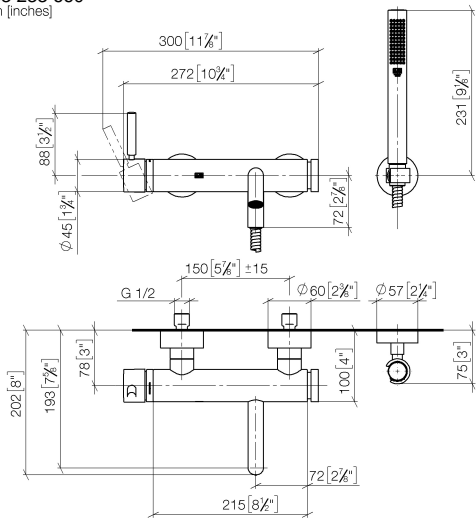

**META Single-lever bath mixer for wall mounting with hand shower set -  
Champagne (22kt Gold)**

META

33 233 660

- spout: circular, air-enriched flow
- max. flow 14 l/min at 3 bar flow pressure
- Hand shower: COMPACT RAIN, max. flow rate 6.8 l/min (at 3 bar)
- complete hand shower set with anti-scale system
- automatic bath/shower diverter
- 202mm projection
- slide-on rosettes Ø 60 mm
- gauge 150 mm - 15 mm
- 1/2" connection
- metal shower hose 1250mm with integrated anti-twist protection
- shower holder rosette Ø 57mm
- WRAS 2207043

**META Single-lever bath mixer for wall mounting with hand shower set -  
Champagne (22kt Gold)**

META

33 233 660  
mm [inches]

**Flow rate chart**

**Certificates**

LGA\_29687.

WRAS\_2207043.

**META Single-lever bath mixer for wall mounting with hand shower set -  
Champagne (22kt Gold)**

META

33 233 660  
Parts for other  
finishes can be found  
here: Chrome

**Spare parts list**

No.	Item Number	Name	Quantity used	Delivery time
1	33 200 660-47	META Single-lever bath mixer for wall mounting without shower set - Champagne (22kt Gold)	1	30
2	28 050 920-47	holder	1	-
Spare part can no longer be ordered, please order the replacement item				
3	90 30 02 072 00-47	Metal shower hose 1/2" x 3/8" x 1250 mm - Champagne (22kt Gold)	1	30
4	90 12 11 140 30-47	shower	1	30