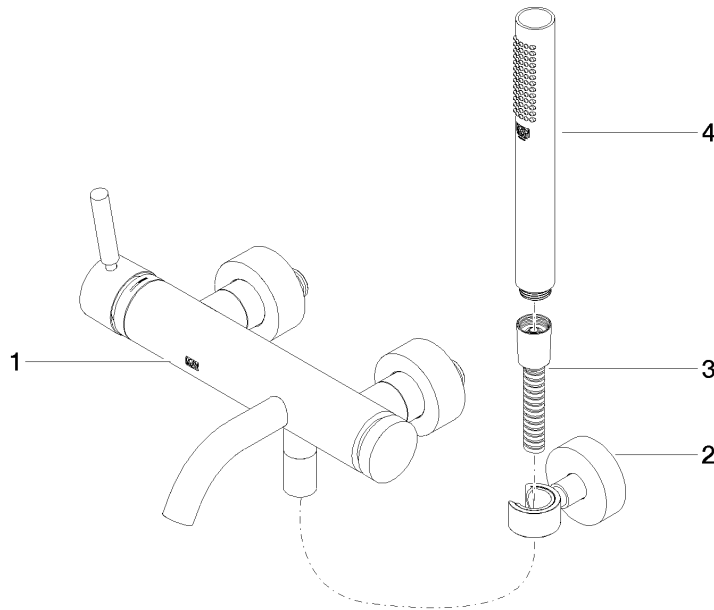

**META Single-lever bath mixer for wall mounting with hand shower set -  
Champagne (22kt Gold)**

META

33 233 660

- spout: circular, air-enriched flow
- max. flow 14 l/min at 3 bar flow pressure
- Hand shower: COMPACT RAIN, max. flow rate 6.8 l/min (at 3 bar)
- complete hand shower set with anti-scale system
- automatic bath/shower diverter
- 202mm projection
- slide-on rosettes Ø 60 mm
- gauge 150 mm - 15 mm
- 1/2" connection
- metal shower hose 1250mm with integrated anti-twist protection
- shower holder rosette Ø 57mm
- WRAS 2207043

**META Single-lever bath mixer for wall mounting with hand shower set -  
Champagne (22kt Gold)**

META

33 233 660  
mm [inches]

**Flow rate chart**

**Certificates**

LGA\_29687.

WRAS\_2207043.

**META Single-lever bath mixer for wall mounting with hand shower set -  
Champagne (22kt Gold)**

META

33 233 660  
Parts for other  
finishes can be found  
here: Chrome

**Spare parts list**

No.	Item Number	Name	Quantity used	Delivery time
1	33 200 660-47	META Single-lever bath mixer for wall mounting without shower set - Champagne (22kt Gold)	1	30
2	28 050 920-47	holder	1	-
Spare part can no longer be ordered, please order the replacement item				
3	90 30 02 072 00-47	Metal shower hose 1/2" x 3/8" x 1250 mm - Champagne (22kt Gold)	1	30
4	90 12 11 140 30-47	shower	1	30