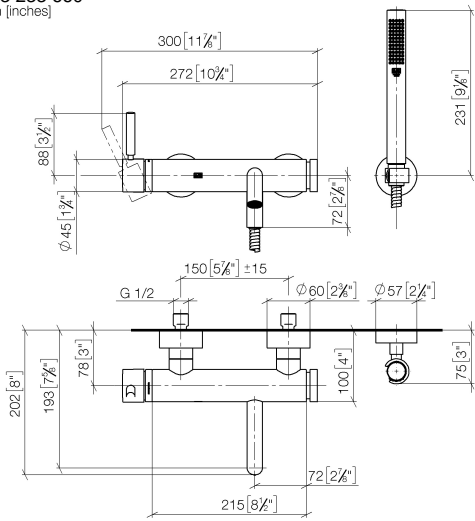

**META Single-lever bath mixer for wall mounting with hand shower set -
Brushed Chrome**

META

33 233 660

- spout: circular, air-enriched flow
- max. flow 14 l/min at 3 bar flow pressure
- Hand shower: COMPACT RAIN, max. flow rate 6.8 l/min (at 3 bar)
- complete hand shower set with anti-scale system
- automatic bath/shower diverter
- 202mm projection
- slide-on rosettes Ø 60 mm
- gauge 150 mm - 15 mm
- 1/2" connection
- metal shower hose 1250mm with integrated anti-twist protection
- shower holder rosette Ø 57mm
- WRAS 2207043

Intrinsic protection against back flow.

	Brushed Chrome	33 233 660-93
	Chrome	33 233 660-00
	Brushed Platinum	33 233 660-06
	Dark Chrome	33 233 660-19
	Light Gold	33 233 660-26
	Brushed Light Gold	33 233 660-27
	Matte Black	33 233 660-33
	Brushed Bronze	33 233 660-42
	Brushed Champagne (22kt Gold)	33 233 660-46
	Champagne (22kt Gold)	33 233 660-47
	Brushed Dark Platinum	33 233 660-99

**META Single-lever bath mixer for wall mounting with hand shower set -
Brushed Chrome**

META

33 233 660
mm [inches]

Flow rate chart

Certificates

Belgaqua_21-025- LGA_29687. WRAS_2207043.
27_1.

**META Single-lever bath mixer for wall mounting with hand shower set -
Brushed Chrome**

META

33 233 660
Parts for other
finishes can be found
here: Chrome

Spare parts list

No.	Item Number	Name	Quantity used	Delivery time
1	33 200 660-93	META Single-lever bath mixer for wall mounting without shower set - Brushed Chrome	1	20
2	28 050 920-93	holder	1	-
Spare part can no longer be ordered, please order the replacement item				
3	90 30 02 072 00-93	Metal shower hose 1/2" x 3/8" x 1250 mm - Brushed Chrome	1	20
4	90 12 11 140 30-93	shower	1	20