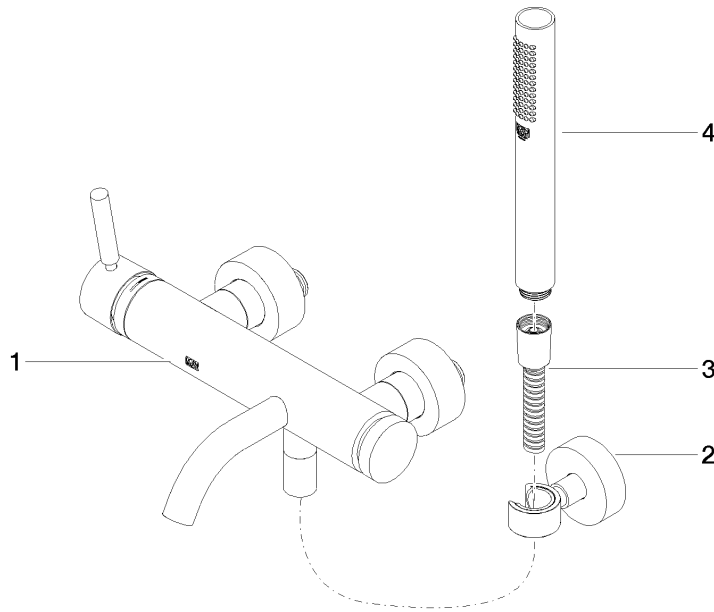

**META Single-lever bath mixer for wall mounting with hand shower set -
Brushed Chrome**

META

33 233 660

- spout: circular, air-enriched flow
- max. flow 14 l/min at 3 bar flow pressure
- Hand shower: COMPACT RAIN, max. flow rate 6.8 l/min (at 3 bar)
- complete hand shower set with anti-scale system
- automatic bath/shower diverter
- 202mm projection
- slide-on rosettes Ø 60 mm
- gauge 150 mm - 15 mm
- 1/2" connection
- metal shower hose 1250mm with integrated anti-twist protection
- shower holder rosette Ø 57mm
- WRAS 2207043

**META Single-lever bath mixer for wall mounting with hand shower set -
Brushed Chrome**

META

33 233 660
mm [inches]

Flow rate chart

Certificates

Belgaqua_21-025- LGA_29687. WRAS_2207043.
27_1.

**META Single-lever bath mixer for wall mounting with hand shower set -
Brushed Chrome**

META

33 233 660
Parts for other
finishes can be found
here: Chrome

Spare parts list

No.	Item Number	Name	Quantity used	Delivery time
1	33 200 660-93	META Single-lever bath mixer for wall mounting without shower set - Brushed Chrome	1	20
2	28 050 920-93	holder	1	-
Spare part can no longer be ordered, please order the replacement item				
3	90 30 02 072 00-93	Metal shower hose 1/2" x 3/8" x 1250 mm - Brushed Chrome	1	20
4	90 12 11 140 30-93	shower	1	20