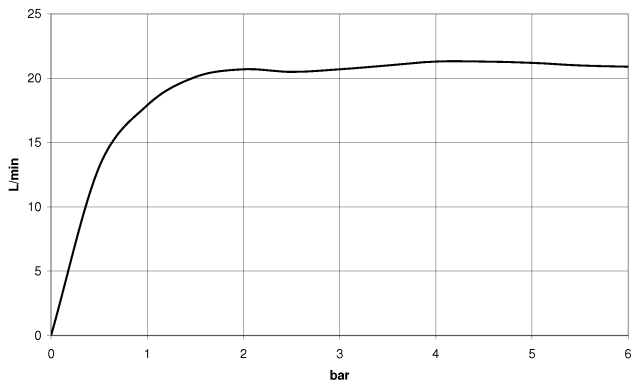

**META Single-lever bath mixer for wall mounting with hand shower set -
Brushed Dark Platinum**

META

33 233 660

- spout: circular, air-enriched flow
- max. flow 14 l/min at 3 bar flow pressure
- Hand shower: COMPACT RAIN, max. flow rate 6.8 l/min (at 3 bar)
- complete hand shower set with anti-scale system
- automatic bath/shower diverter
- 202mm projection
- slide-on rosettes Ø 60 mm
- gauge 150 mm - 15 mm
- 1/2" connection
- metal shower hose 1250mm with integrated anti-twist protection
- shower holder rosette Ø 57mm

Intrinsic protection against back flow.

	Brushed Dark Platinum	33 233 660-99
	Chrome	33 233 660-00
	Brushed Platinum	33 233 660-06
	Dark Chrome	33 233 660-19
	Light Gold	33 233 660-26
	Brushed Light Gold	33 233 660-27
	Matte Black	33 233 660-33
	Brushed Bronze	33 233 660-42
	Brushed Champagne (22kt Gold)	33 233 660-46
	Champagne (22kt Gold)	33 233 660-47
	Brushed Chrome	33 233 660-93

**META Single-lever bath mixer for wall mounting with hand shower set -
Brushed Dark Platinum**

META

33 233 660
mm [inches]

Flow rate chart

Certificates

LGA_29687.

**META Single-lever bath mixer for wall mounting with hand shower set -
Brushed Dark Platinum**