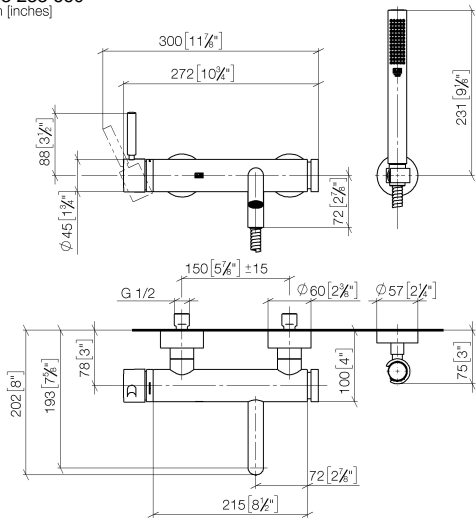

**META Single-lever bath mixer for wall mounting with hand shower set -
Brushed Dark Platinum**

META

33 233 660

- spout: circular, air-enriched flow
- max. flow 14 l/min at 3 bar flow pressure
- Hand shower: COMPACT RAIN, max. flow rate 6.8 l/min (at 3 bar)
- complete hand shower set with anti-scale system
- automatic bath/shower diverter
- 202mm projection
- slide-on rosettes Ø 60 mm
- gauge 150 mm - 15 mm
- 1/2" connection
- metal shower hose 1250mm with integrated anti-twist protection
- shower holder rosette Ø 57mm

**META Single-lever bath mixer for wall mounting with hand shower set -
Brushed Dark Platinum**

META

33 233 660
mm [inches]

Flow rate chart

Certificates

LGA_29687.

**META Single-lever bath mixer for wall mounting with hand shower set -
Brushed Dark Platinum**

META

33 233 660
Parts for other
finishes can be found
here: Chrome

Spare parts list

No.	Item Number	Name	Quantity used	Delivery time
1	33 200 660-99	META Single-lever bath mixer for wall mounting without shower set - Brushed Dark Platinum	1	35
2	28 050 920-99	holder	1	-
Spare part can no longer be ordered, please order the replacement item				
3	90 30 02 072 00-99	Metal shower hose 1/2" x 3/8" x 1250 mm - Brushed Dark Platinum	1	30
4	90 12 11 140 30-99	shower	1	30