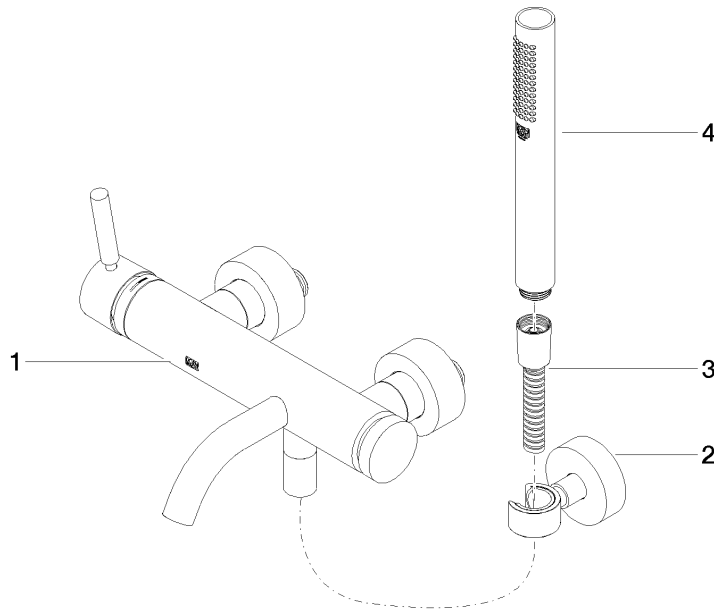

**META Single-lever bath mixer for wall mounting with hand shower set -
Brushed Dark Platinum**

META

33 233 660

- spout: circular, air-enriched flow
- max. flow 14 l/min at 3 bar flow pressure
- Hand shower: COMPACT RAIN, max. flow rate 6.8 l/min (at 3 bar)
- complete hand shower set with anti-scale system
- automatic bath/shower diverter
- 202mm projection
- slide-on rosettes Ø 60 mm
- gauge 150 mm - 15 mm
- 1/2" connection
- metal shower hose 1250mm with integrated anti-twist protection
- shower holder rosette Ø 57mm

**META Single-lever bath mixer for wall mounting with hand shower set -
Brushed Dark Platinum**

META

33 233 660
mm [inches]

Flow rate chart

Certificates

LGA_29687.

**META Single-lever bath mixer for wall mounting with hand shower set -
Brushed Dark Platinum**

META

33 233 660
Parts for other
finishes can be found
here: Chrome

Spare parts list

No.	Item Number	Name	Quantity used	Delivery time
1	33 200 660-99	META Single-lever bath mixer for wall mounting without shower set - Brushed Dark Platinum	1	35
2	28 050 920-99	holder	1	-
Spare part can no longer be ordered, please order the replacement item				
3	90 30 02 072 00-99	Metal shower hose 1/2" x 3/8" x 1250 mm - Brushed Dark Platinum	1	30
4	90 12 11 140 30-99	shower	1	30