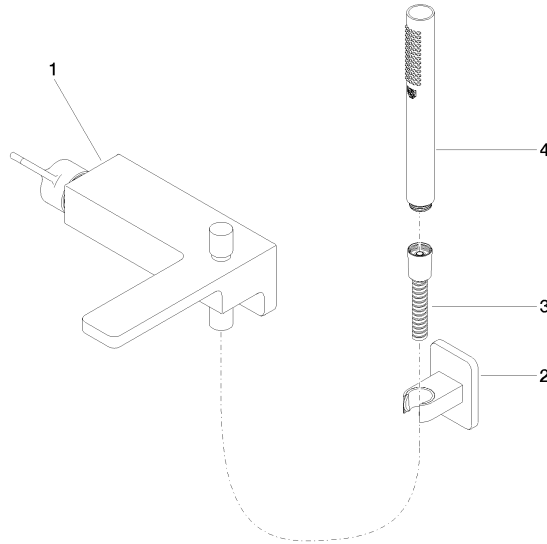

33 233 710 Product version from 3/31/2009

- 190mm projection
- complete hand shower set: normal flow
- spout: circular, air-enriched flow
- complete hand shower set with anti-scale system
- automatic bath/shower diverter
- gauge 150 mm - 10 mm
- 1/2" connection
- metal shower hose 1250mm with integrated anti-twist protection
- rosette wall bracket 78 x 55mm
- max. flow 22 l/min at 3 bar flow pressure
- max. flow for complete hand shower set 6.8 l/min

Intrinsic protection against back flow.

33 233 710 Product version from 3/31/2009

Flow rate chart

Codes & Standards

EN 1717

LULU Single-lever bath mixer for wall mounting with hand shower set - Chrome

LULU

33 233 710 Product version from 3/31/2009

Certificates and sustainability

Belgaqua_21-376-2

Spare parts list

No.	Item Number	Name	Quantity used	Delivery time
3	90 30 02 072 00-00	Metal shower hose 1/2" x 3/8" x 1250 mm - Chrome	1.00	10
2	28 050 710-00	LULU Wall bracket - Chrome	1.00	-
Spare part can no longer be ordered, please order the replacement item				
1	33 200 710-00	LULU Single-lever bath mixer for wall mounting without shower set - Chrome	1.00	10
4	90 12 11 140 41-00	shower	1.00	10