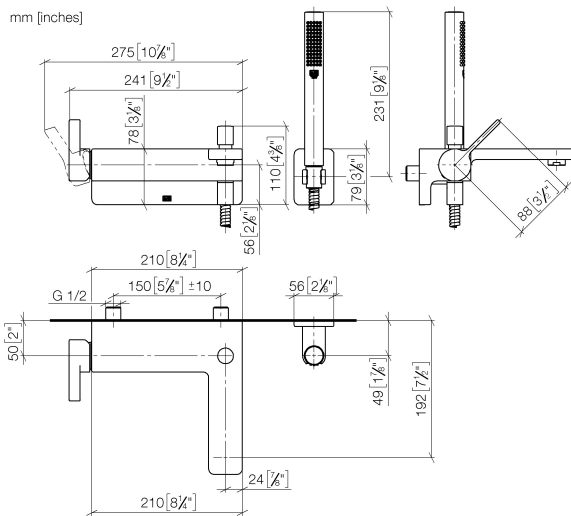

33 233 710 Product version from 3/31/2009

- 190mm projection
- complete hand shower set: normal flow
- spout: circular, air-enriched flow
- complete hand shower set with anti-scale system
- automatic bath/shower diverter
- gauge 150 mm - 10 mm
- 1/2" connection
- metal shower hose 1250mm with integrated anti-twist protection
- rosette wall bracket 78 x 55mm
- max. flow 22 l/min at 3 bar flow pressure
- max. flow for complete hand shower set 6.8 l/min

Intrinsic protection against back flow.

33 233 710 Product version from 3/31/2009

Flow rate chart

Codes & Standards

EN 1717

LULU Single-lever bath mixer for wall mounting with hand shower set - Chrome

LULU

33 233 710 Product version from 3/31/2009

Certificates and sustainability

Belgaqua_21-376-2

Spare parts list

No.	Item Number	Name	Quantity used	Delivery time
3	90 30 02 072 00-00	Metal shower hose 1/2" x 3/8" x 1250 mm - Chrome	1.00	10
2	28 050 710-00	LULU Wall bracket - Chrome	1.00	-
Spare part can no longer be ordered, please order the replacement item				
1	33 200 710-00	LULU Single-lever bath mixer for wall mounting without shower set - Chrome	1.00	10
4	90 12 11 140 41-00	shower	1.00	10