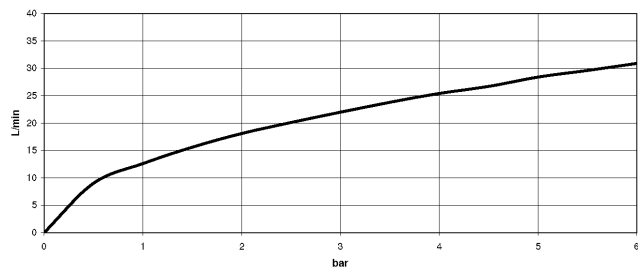

33 233 710 Product version from 3/31/2009

- 190mm projection
- complete hand shower set: normal flow
- spout: circular, air-enriched flow
- complete hand shower set with anti-scale system
- automatic bath/shower diverter
- gauge 150 mm - 10 mm
- 1/2" connection
- metal shower hose 1250mm with integrated anti-twist protection
- rosette wall bracket 78 x 55mm
- max. flow 22 l/min at 3 bar flow pressure
- max. flow for complete hand shower set 6.8 l/min

Intrinsic protection against back flow.

33 233 710 Product version from 3/31/2009

Flow rate chart

Codes & Standards

EN 1717

LULU Single-lever bath mixer for wall mounting with hand shower set - Chrome

LULU

33 233 710 Product version from 3/31/2009