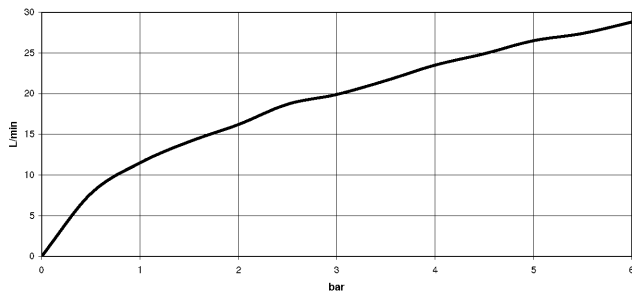

33 300 660

- 3/8" shower outlet
- slide-on rosettes Ø 60 mm
- 1/2" connection
- gauge 150 mm - 15 mm

Intrinsic protection against back flow.

	Dark Chrome	33 300 660-19
	Chrome	33 300 660-00
	Brushed Platinum	33 300 660-06
	Light Gold	33 300 660-26
	Brushed Light Gold	33 300 660-27
	Matte Black	33 300 660-33
	Brushed Bronze	33 300 660-42
	Brushed Champagne (22kt Gold)	33 300 660-46
	Champagne (22kt Gold)	33 300 660-47
	Brushed Chrome	33 300 660-93
	Brushed Dark Platinum	33 300 660-99

33 300 660

mm [inches]

Flow rate chart

Certificates

LGA_29688.

DVGW_DW-
6506DN0125.

WRAS_2205033.

33 300 660