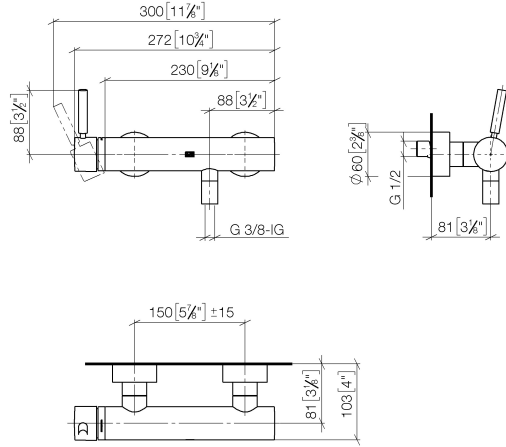

33 300 660

- 3/8" shower outlet
- slide-on rosettes Ø 60 mm
- 1/2" connection
- gauge 150 mm - 15 mm

Intrinsic protection against back flow.

	Dark Chrome	33 300 660-19
	Chrome	33 300 660-00
	Brushed Platinum	33 300 660-06
	Light Gold	33 300 660-26
	Brushed Light Gold	33 300 660-27
	Matte Black	33 300 660-33
	Brushed Bronze	33 300 660-42
	Brushed Champagne (22kt Gold)	33 300 660-46
	Champagne (22kt Gold)	33 300 660-47
	Brushed Chrome	33 300 660-93
	Brushed Dark Platinum	33 300 660-99

33 300 660

mm [inches]

Flow rate chart

Certificates

LGA_29688.

DVGW_DW-
6506DN0125.

WRAS_2205033.

33 300 660