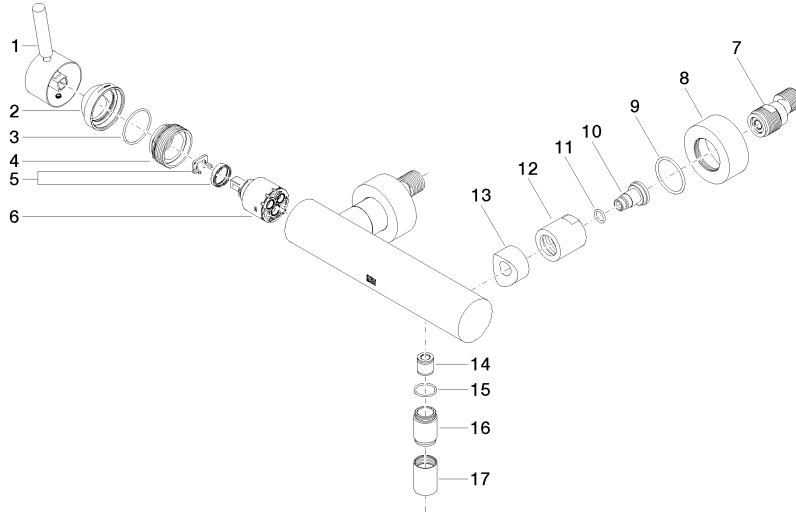

33 300 660

- 3/8" shower outlet
- slide-on rosettes Ø 60 mm
- 1/2" connection
- gauge 150 mm - 15 mm
- WRAS 2205033

Intrinsic protection against back flow.

Intrinsic protection against back flow.

	Light Gold	33 300 660-26
	Chrome	33 300 660-00
	Brushed Platinum	33 300 660-06
	Dark Chrome	33 300 660-19
	Brushed Light Gold	33 300 660-27
	Matte Black	33 300 660-33
	Brushed Bronze	33 300 660-42
	Brushed Champagne (22kt Gold)	33 300 660-46
	Champagne (22kt Gold)	33 300 660-47
	Brushed Chrome	33 300 660-93
	Brushed Dark Platinum	33 300 660-99

Required miscellaneous

Single holder for 16 mm AluPEX pipes - 29 021 970 90
 •for 16 mm AluPEX pipes

33 300 660

mm [inches]

Flow rate chart

Certificates

LGA_29688.

33 300 660

Spare parts list

No.	Item Number	Name	Quantity used	Delivery time
1	90 20 66 007 00-26	handle	1	30
2	09 28 30 032-26	cover	1	60
3	09 14 10 102 90	seal	1	2
4	09 24 04 296 90	nut	1	2
5	90 28 10 148 00 90	accessories	1	2
6	90 15 05 064 00 90	cartridge	1	2
7	04 11 04 030 00 90	connection	2	2
8	09 27 62 004-26	rosette	2	60
9	09 14 10 119 90	seal	2	2
10	09 29 05 005 20 90	nipple	2	60
11	09 14 10 008 90	seal	2	2
12	09 23 10 048-26	nut	2	60
13	09 18 40 059-26	sleeve	2	60
14	90 23 01 141 00 90	back-flow preventer	1	2
15	90 14 10 032 00 90	seal	1	2
16	09 24 03 115 20-26	nipple	1	60
17	90 21 02 069 00-26	cover	1	30