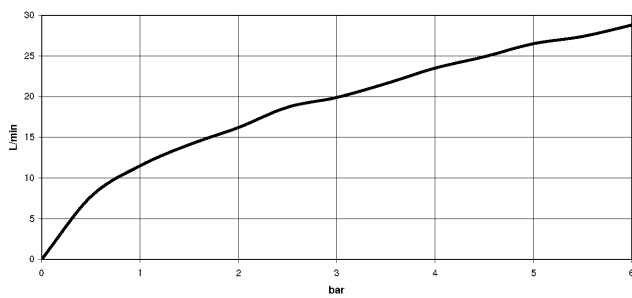

Required miscellaneous

Single holder for 16 mm AluPEX pipes - 29 021 970 90
 •for 16 mm AluPEX pipes

33 300 660

mm [inches]

Flow rate chart

Certificates

LGA_29688.

33 300 660