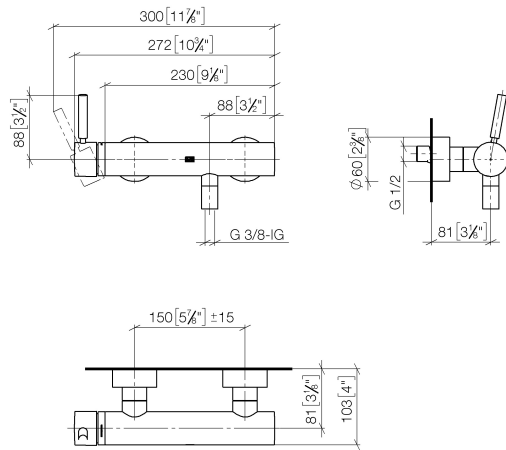

33 300 660

- 3/8" shower outlet
 - slide-on rosettes Ø 60 mm
 - 1/2" connection
 - gauge 150 mm - 15 mm
- Intrinsic protection against back flow.**

Intrinsic protection against back flow.

	Brushed Light Gold	33 300 660-27
	Chrome	33 300 660-00
	Brushed Platinum	33 300 660-06
	Dark Chrome	33 300 660-19
	Light Gold	33 300 660-26
	Matte Black	33 300 660-33
	Brushed Bronze	33 300 660-42
	Brushed Champagne (22kt Gold)	33 300 660-46
	Champagne (22kt Gold)	33 300 660-47
	Brushed Chrome	33 300 660-93
	Brushed Dark Platinum	33 300 660-99

Required miscellaneous

Single holder for 16 mm AluPEX pipes - 29 021 970 90
 •for 16 mm AluPEX pipes

33 300 660

mm [inches]

Flow rate chart

Certificates

LGA_29688.

33 300 660

Spare parts list

No.	Item Number	Name	Quantity used	Delivery time
1	90 20 66 007 00-27	handle	1	30
2	09 28 30 032-27	cover	1	60
3	09 14 10 102 90	seal	1	2
4	09 24 04 296 90	nut	1	2
5	90 28 10 148 00 90	accessories	1	2
6	90 15 05 064 00 90	cartridge	1	2
7	04 11 04 030 00 90	connection	2	2
8	09 27 62 004-27	rosette	2	60
9	09 14 10 119 90	seal	2	2
10	09 29 05 005 20 90	nipple	2	60
11	09 14 10 008 90	seal	2	2
12	09 23 10 048-27	nut	2	60
13	09 18 40 059-27	sleeve	2	60
14	90 23 01 141 00 90	back-flow preventer	1	2
15	90 14 10 032 00 90	seal	1	2
16	09 24 03 115 20-27	nipple	1	60
17	90 21 02 069 00-27	cover	1	30