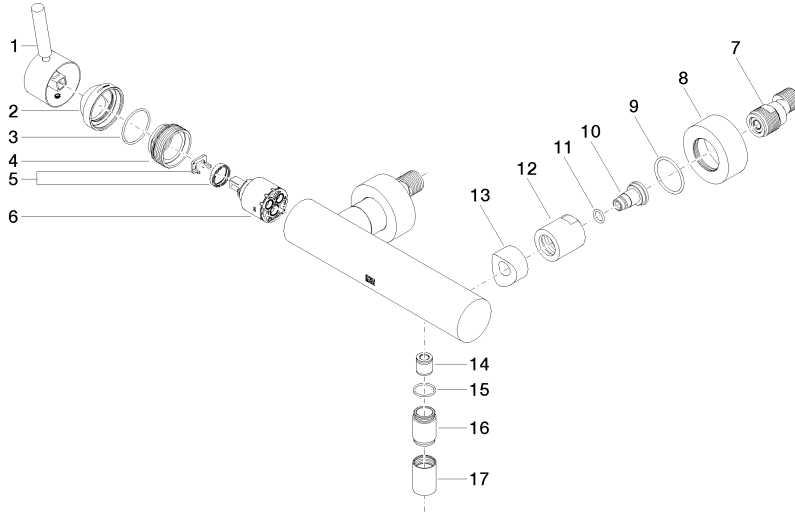

33 300 660

- 3/8" shower outlet
 - slide-on rosettes Ø 60 mm
 - 1/2" connection
 - gauge 150 mm - 15 mm
- Intrinsic protection against back flow.**

Intrinsic protection against back flow.

	Brushed Light Gold	33 300 660-27
	Chrome	33 300 660-00
	Brushed Platinum	33 300 660-06
	Dark Chrome	33 300 660-19
	Light Gold	33 300 660-26
	Matte Black	33 300 660-33
	Brushed Bronze	33 300 660-42
	Brushed Champagne (22kt Gold)	33 300 660-46
	Champagne (22kt Gold)	33 300 660-47
	Brushed Chrome	33 300 660-93
	Brushed Dark Platinum	33 300 660-99

Required miscellaneous

Single holder for 16 mm AluPEX pipes - 29 021 970 90
 •for 16 mm AluPEX pipes

33 300 660

mm [inches]

Flow rate chart

Certificates

LGA_29688.

33 300 660

Spare parts list

No.	Item Number	Name	Quantity used	Delivery time
1	90 20 66 007 00-27	handle	1	30
2	09 28 30 032-27	cover	1	60
3	09 14 10 102 90	seal	1	2
4	09 24 04 296 90	nut	1	2
5	90 28 10 148 00 90	accessories	1	2
6	90 15 05 064 00 90	cartridge	1	2
7	04 11 04 030 00 90	connection	2	2
8	09 27 62 004-27	rosette	2	60
9	09 14 10 119 90	seal	2	2
10	09 29 05 005 20 90	nipple	2	60
11	09 14 10 008 90	seal	2	2
12	09 23 10 048-27	nut	2	60
13	09 18 40 059-27	sleeve	2	60
14	90 23 01 141 00 90	back-flow preventer	1	2
15	90 14 10 032 00 90	seal	1	2
16	09 24 03 115 20-27	nipple	1	60
17	90 21 02 069 00-27	cover	1	30