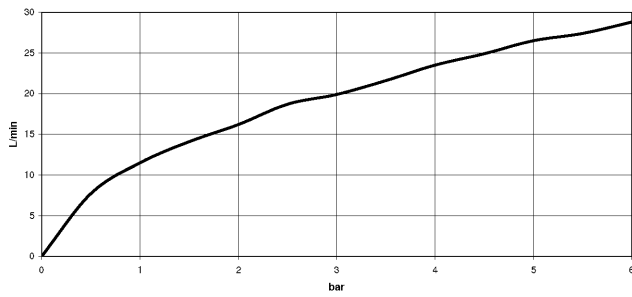

33 300 660

- 3/8" shower outlet
- slide-on rosettes Ø 60 mm
- 1/2" connection
- gauge 150 mm - 15 mm
- WRAS 2205033

Intrinsic protection against back flow.

	Matte Black	33 300 660-33
	Chrome	33 300 660-00
	Brushed Platinum	33 300 660-06
	Dark Chrome	33 300 660-19
	Light Gold	33 300 660-26
	Brushed Light Gold	33 300 660-27
	Brushed Bronze	33 300 660-42
	Brushed Champagne (22kt Gold)	33 300 660-46
	Champagne (22kt Gold)	33 300 660-47
	Brushed Chrome	33 300 660-93
	Brushed Dark Platinum	33 300 660-99

33 300 660

mm [inches]

Flow rate chart

Certificates

LGA_29688.

Belgaqua_21-025-27_1.

DVGW_DW-6506DN0125.

WRAS_2205033.