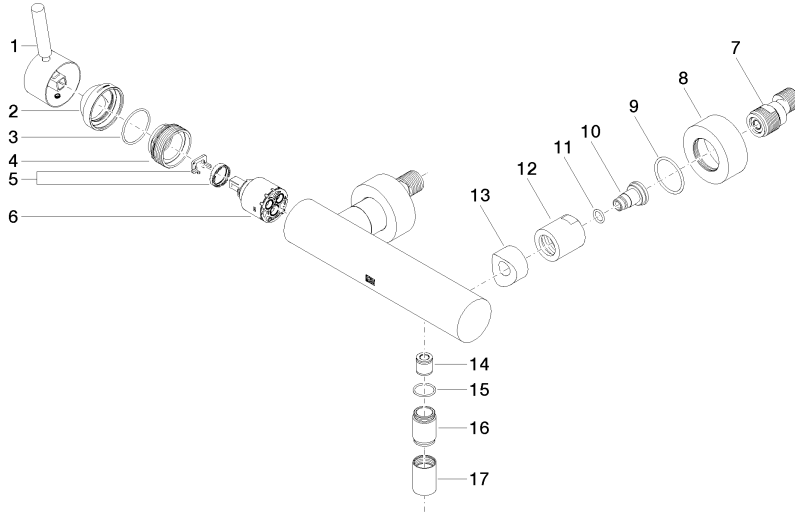

33 300 660

- 3/8" shower outlet
- slide-on rosettes Ø 60 mm
- 1/2" connection
- gauge 150 mm - 15 mm
- WRAS 2205033

Intrinsic protection against back flow.

	Matte Black	33 300 660-33
	Chrome	33 300 660-00
	Brushed Platinum	33 300 660-06
	Dark Chrome	33 300 660-19
	Light Gold	33 300 660-26
	Brushed Light Gold	33 300 660-27
	Brushed Bronze	33 300 660-42
	Brushed Champagne (22kt Gold)	33 300 660-46
	Champagne (22kt Gold)	33 300 660-47
	Brushed Chrome	33 300 660-93
	Brushed Dark Platinum	33 300 660-99

33 300 660

mm [inches]

Flow rate chart

Certificates

LGA_29688.

Belgaqua_21-025-27_1.

DVGW_DW-6506DN0125.

WRAS_2205033.

33 300 660

Parts for other finishes can be found here: [Chrome](#)

Spare parts list

No.	Item Number	Name	Quantity used	Delivery time
1	90 20 66 007 00-33	handle	1	30
2	09 28 30 032-33	cover	1	30
3	09 14 10 102 90	seal	1	2
4	09 24 04 296 90	nut	1	2
5	90 28 10 148 00 90	accessories	1	2
6	90 15 05 064 00 90	cartridge	1	2
7	04 11 04 030 00 90	connection	2	2
8	09 27 62 004-33	rosette	2	30
9	09 14 10 119 90	seal	2	2
10	09 29 05 005 20 90	nipple	2	60
11	09 14 10 008 90	seal	2	2
12	09 23 10 048-33	nut	2	30
13	09 18 40 059-33	sleeve	2	30
14	90 23 01 141 00 90	back-flow preventer	1	2
15	90 14 10 032 00 90	seal	1	2
16	09 24 03 115 20-33	nipple	1	30
17	90 21 02 069 00-33	cover	1	30