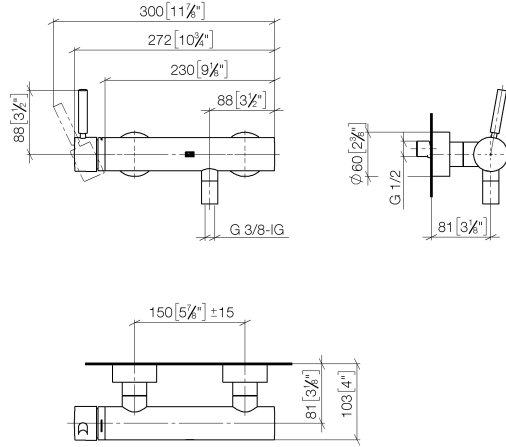

33 300 660

- 3/8" shower outlet
- slide-on rosettes Ø 60 mm
- 1/2" connection
- gauge 150 mm - 15 mm
- WRAS 2205033

Intrinsic protection against back flow.

	Matte Black	33 300 660-33
	Chrome	33 300 660-00
	Brushed Platinum	33 300 660-06
	Dark Chrome	33 300 660-19
	Light Gold	33 300 660-26
	Brushed Light Gold	33 300 660-27
	Brushed Bronze	33 300 660-42
	Brushed Champagne (22kt Gold)	33 300 660-46
	Champagne (22kt Gold)	33 300 660-47
	Brushed Chrome	33 300 660-93
	Brushed Dark Platinum	33 300 660-99

33 300 660

mm [inches]

Flow rate chart

Certificates

LGA_29688.

Belgaqua_21-025-27_1.

DVGW_DW-6506DN0125.

WRAS_2205033.

33 300 660

Parts for other finishes can be found here: [Chrome](#)

Spare parts list

No.	Item Number	Name	Quantity used	Delivery time
1	90 20 66 007 00-33	handle	1	30
2	09 28 30 032-33	cover	1	30
3	09 14 10 102 90	seal	1	2
4	09 24 04 296 90	nut	1	2
5	90 28 10 148 00 90	accessories	1	2
6	90 15 05 064 00 90	cartridge	1	2
7	04 11 04 030 00 90	connection	2	2
8	09 27 62 004-33	rosette	2	30
9	09 14 10 119 90	seal	2	2
10	09 29 05 005 20 90	nipple	2	60
11	09 14 10 008 90	seal	2	2
12	09 23 10 048-33	nut	2	30
13	09 18 40 059-33	sleeve	2	30
14	90 23 01 141 00 90	back-flow preventer	1	2
15	90 14 10 032 00 90	seal	1	2
16	09 24 03 115 20-33	nipple	1	30
17	90 21 02 069 00-33	cover	1	30