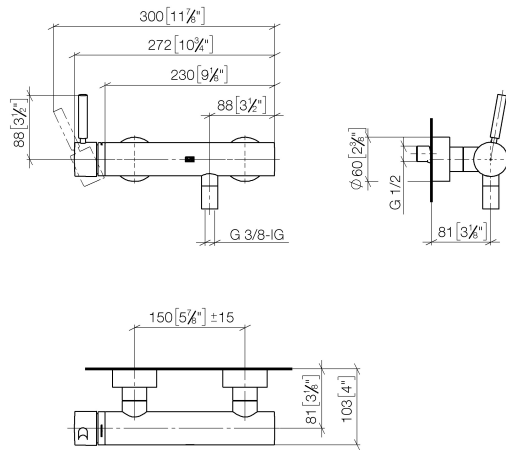

33 300 660

- 3/8" shower outlet
- slide-on rosettes Ø 60 mm
- 1/2" connection
- gauge 150 mm - 15 mm
- WRAS 2205033

**Intrinsic protection against back flow.**

Intrinsic protection against back flow.

	Brushed Bronze	33 300 660-42
	Chrome	33 300 660-00
	Brushed Platinum	33 300 660-06
	Dark Chrome	33 300 660-19
	Light Gold	33 300 660-26
	Brushed Light Gold	33 300 660-27
	Matte Black	33 300 660-33
	Brushed Champagne (22kt Gold)	33 300 660-46
	Champagne (22kt Gold)	33 300 660-47
	Brushed Chrome	33 300 660-93
	Brushed Dark Platinum	33 300 660-99

**Required miscellaneous**

**Single holder for 16 mm AluPEX pipes -** 29 021 970 90  
 •for 16 mm AluPEX pipes

33 300 660

mm [inches]

**Flow rate chart**

**Certificates**

LGA\_29688.

33 300 660

**Spare parts list**

No.	Item Number	Name	Quantity used	Delivery time
1	90 20 66 007 00-42	handle	1	30
2	09 28 30 032-42	cover	1	60
3	09 14 10 102 90	seal	1	2
4	09 24 04 296 90	nut	1	2
5	90 28 10 148 00 90	accessories	1	2
6	90 15 05 064 00 90	cartridge	1	2
7	04 11 04 030 00 90	connection	2	2
8	09 27 62 004-42	rosette	2	60
9	09 14 10 119 90	seal	2	2
10	09 29 05 005 20 90	nipple	2	60
11	09 14 10 008 90	seal	2	2
12	09 23 10 048-42	nut	2	60
13	09 18 40 059-42	sleeve	2	60
14	90 23 01 141 00 90	back-flow preventer	1	2
15	90 14 10 032 00 90	seal	1	2
16	09 24 03 115 20-42	nipple	1	60
17	90 21 02 069 00-42	cover	1	30