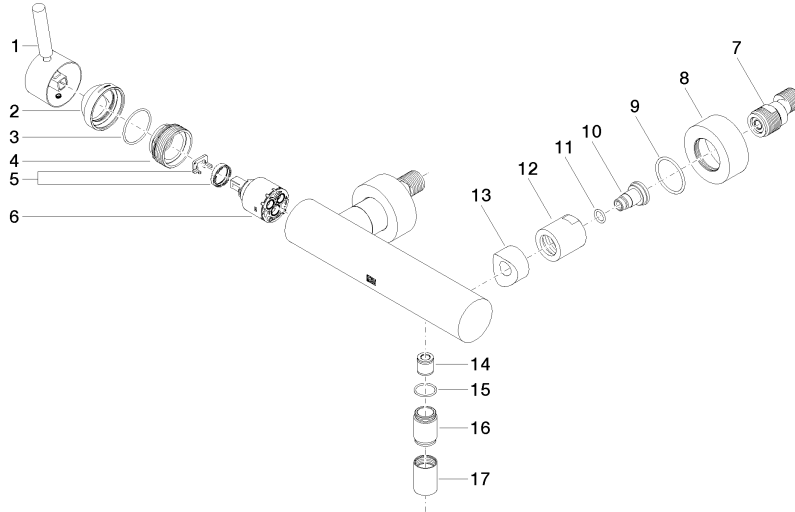

33 300 660

- 3/8" shower outlet
- slide-on rosettes Ø 60 mm
- 1/2" connection
- gauge 150 mm - 15 mm
- WRAS 2205033

**Intrinsic protection against back flow.**

Intrinsic protection against back flow.

	Brushed Bronze	33 300 660-42
	Chrome	33 300 660-00
	Brushed Platinum	33 300 660-06
	Dark Chrome	33 300 660-19
	Light Gold	33 300 660-26
	Brushed Light Gold	33 300 660-27
	Matte Black	33 300 660-33
	Brushed Champagne (22kt Gold)	33 300 660-46
	Champagne (22kt Gold)	33 300 660-47
	Brushed Chrome	33 300 660-93
	Brushed Dark Platinum	33 300 660-99

**Required miscellaneous**

**Single holder for 16 mm AluPEX pipes -** 29 021 970 90  
 •for 16 mm AluPEX pipes

33 300 660

mm [inches]

**Flow rate chart**

**Certificates**

LGA\_29688.

33 300 660

**Spare parts list**

No.	Item Number	Name	Quantity used	Delivery time
1	90 20 66 007 00-42	handle	1	30
2	09 28 30 032-42	cover	1	60
3	09 14 10 102 90	seal	1	2
4	09 24 04 296 90	nut	1	2
5	90 28 10 148 00 90	accessories	1	2
6	90 15 05 064 00 90	cartridge	1	2
7	04 11 04 030 00 90	connection	2	2
8	09 27 62 004-42	rosette	2	60
9	09 14 10 119 90	seal	2	2
10	09 29 05 005 20 90	nipple	2	60
11	09 14 10 008 90	seal	2	2
12	09 23 10 048-42	nut	2	60
13	09 18 40 059-42	sleeve	2	60
14	90 23 01 141 00 90	back-flow preventer	1	2
15	90 14 10 032 00 90	seal	1	2
16	09 24 03 115 20-42	nipple	1	60
17	90 21 02 069 00-42	cover	1	30