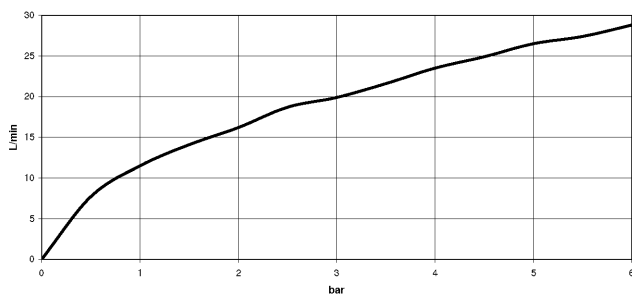

33 300 660

- 3/8" shower outlet
- slide-on rosettes Ø 60 mm
- 1/2" connection
- gauge 150 mm - 15 mm
- WRAS 2205033

**Intrinsic protection against back flow.**

Intrinsic protection against back flow.

	Brushed Bronze	33 300 660-42
	Chrome	33 300 660-00
	Brushed Platinum	33 300 660-06
	Dark Chrome	33 300 660-19
	Light Gold	33 300 660-26
	Brushed Light Gold	33 300 660-27
	Matte Black	33 300 660-33
	Brushed Champagne (22kt Gold)	33 300 660-46
	Champagne (22kt Gold)	33 300 660-47
	Brushed Chrome	33 300 660-93
	Brushed Dark Platinum	33 300 660-99

**Required miscellaneous**

**Single holder for 16 mm AluPEX pipes -** 29 021 970 90  
 •for 16 mm AluPEX pipes

33 300 660

mm [inches]

**Flow rate chart**

**Certificates**

LGA\_29688.

33 300 660