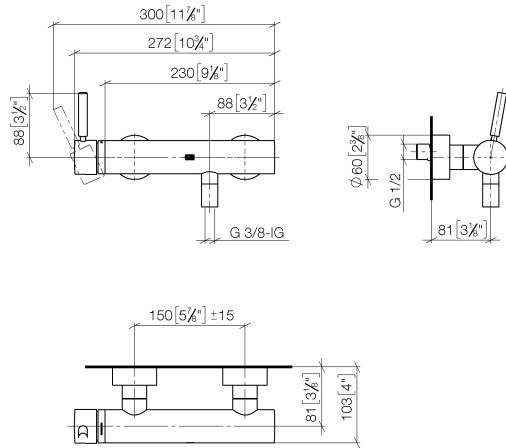

**META Single-lever shower mixer for wall mounting - Brushed Champagne (22kt Gold)**

META

33 300 660

- 3/8" shower outlet
- slide-on rosettes Ø 60 mm
- 1/2" connection
- gauge 150 mm - 15 mm
- WRAS 2205033

33 300 660  
mm [inches]

**Flow rate chart**

**Certificates**

LGA\_29688.

WRAS\_2205033.

33 300 660  
 Parts for other  
 finishes can be found  
 here: [Chrome](#)

**Spare parts list**

No.	Item Number	Name	Quantity used	Delivery time
1	90 20 66 007 00-46	handle	1	30
2	09 28 30 032-46	cover	1	60
3	09 14 10 102 90	seal	1	2
4	09 24 04 296 90	nut	1	2
5	90 28 10 148 00 90	accessories	1	2
6	90 15 05 064 00 90	cartridge	1	2
7	04 11 04 030 00 90	connection	2	2
8	09 27 62 004-46	rosette	2	60
9	09 14 10 119 90	seal	2	2
10	09 29 05 005 20 90	nipple	2	60
11	09 14 10 008 90	seal	2	2
12	09 23 10 048-46	nut	2	60
13	09 18 40 059-46	sleeve	2	60
14	90 23 01 141 00 90	back-flow preventer	1	2
15	90 14 10 032 00 90	seal	1	2
16	09 24 03 115 20-46	nipple	1	30
17	90 21 02 069 00-46	cover	1	30