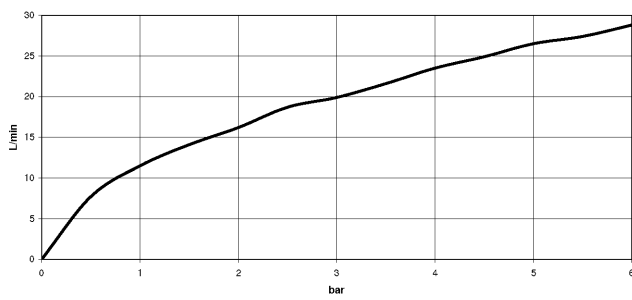

**META Single-lever shower mixer for wall mounting - Brushed Champagne (22kt Gold)**

META

33 300 660

- 3/8" shower outlet
- slide-on rosettes Ø 60 mm
- 1/2" connection
- gauge 150 mm - 15 mm
- WRAS 2205033

33 300 660  
mm [inches]

**Flow rate chart**

**Certificates**

LGA\_29688.

WRAS\_2205033.

33 300 660  
 Parts for other  
 finishes can be found  
 here: [Chrome](#)

**Spare parts list**

No.	Item Number	Name	Quantity used	Delivery time
1	90 20 66 007 00-46	handle	1	30
2	09 28 30 032-46	cover	1	60
3	09 14 10 102 90	seal	1	2
4	09 24 04 296 90	nut	1	2
5	90 28 10 148 00 90	accessories	1	2
6	90 15 05 064 00 90	cartridge	1	2
7	04 11 04 030 00 90	connection	2	2
8	09 27 62 004-46	rosette	2	60
9	09 14 10 119 90	seal	2	2
10	09 29 05 005 20 90	nipple	2	60
11	09 14 10 008 90	seal	2	2
12	09 23 10 048-46	nut	2	60
13	09 18 40 059-46	sleeve	2	60
14	90 23 01 141 00 90	back-flow preventer	1	2
15	90 14 10 032 00 90	seal	1	2
16	09 24 03 115 20-46	nipple	1	30
17	90 21 02 069 00-46	cover	1	30