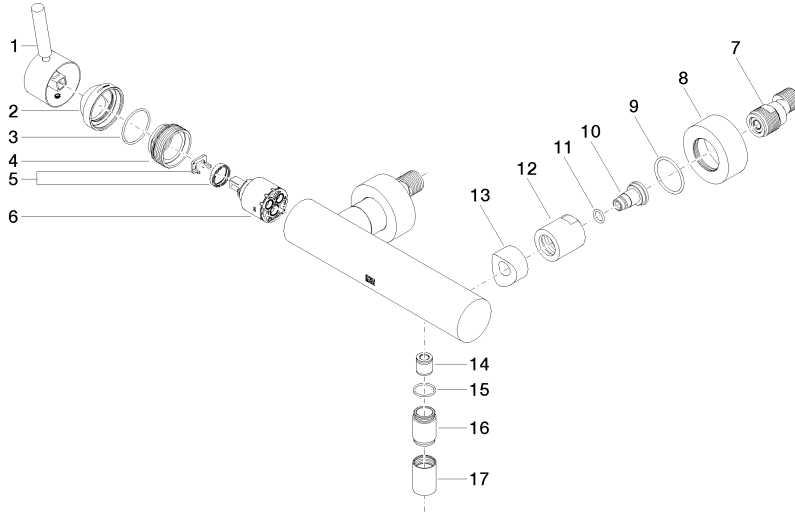

**META Single-lever shower mixer for wall mounting - Brushed Champagne (22kt Gold)**

META

33 300 660

- 3/8" shower outlet
- slide-on rosettes Ø 60 mm
- 1/2" connection
- gauge 150 mm - 15 mm
- WRAS 2205033

33 300 660  
mm [inches]

**Flow rate chart**

**Certificates**

LGA\_29688.

WRAS\_2205033.

33 300 660  
 Parts for other  
 finishes can be found  
 here: [Chrome](#)

**Spare parts list**

No.	Item Number	Name	Quantity used	Delivery time
1	90 20 66 007 00-46	handle	1	30
2	09 28 30 032-46	cover	1	60
3	09 14 10 102 90	seal	1	2
4	09 24 04 296 90	nut	1	2
5	90 28 10 148 00 90	accessories	1	2
6	90 15 05 064 00 90	cartridge	1	2
7	04 11 04 030 00 90	connection	2	2
8	09 27 62 004-46	rosette	2	60
9	09 14 10 119 90	seal	2	2
10	09 29 05 005 20 90	nipple	2	60
11	09 14 10 008 90	seal	2	2
12	09 23 10 048-46	nut	2	60
13	09 18 40 059-46	sleeve	2	60
14	90 23 01 141 00 90	back-flow preventer	1	2
15	90 14 10 032 00 90	seal	1	2
16	09 24 03 115 20-46	nipple	1	30
17	90 21 02 069 00-46	cover	1	30