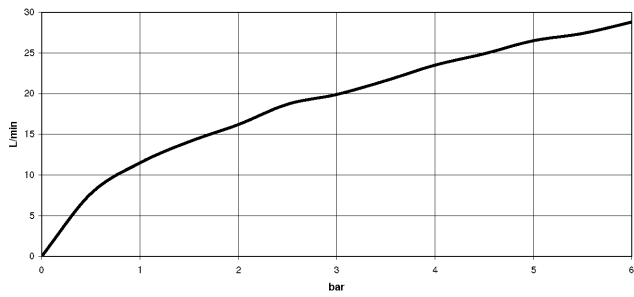

33 300 660

- 3/8" shower outlet
- slide-on rosettes Ø 60 mm
- 1/2" connection
- gauge 150 mm - 15 mm
- WRAS 2205033

**Intrinsic protection against back flow.**

Intrinsic protection against back flow.

	Brushed Dark Platinum	33 300 660-99
	Chrome	33 300 660-00
	Brushed Platinum	33 300 660-06
	Dark Chrome	33 300 660-19
	Light Gold	33 300 660-26
	Brushed Light Gold	33 300 660-27
	Matte Black	33 300 660-33
	Brushed Bronze	33 300 660-42
	Brushed Champagne (22kt Gold)	33 300 660-46
	Champagne (22kt Gold)	33 300 660-47
	Brushed Chrome	33 300 660-93

**Required miscellaneous**

**Single holder for 16 mm AluPEX pipes -** 29 021 970 90  
 •for 16 mm AluPEX pipes

33 300 660

mm [inches]

**Flow rate chart**

**Certificates**

LGA\_29688.

33 300 660