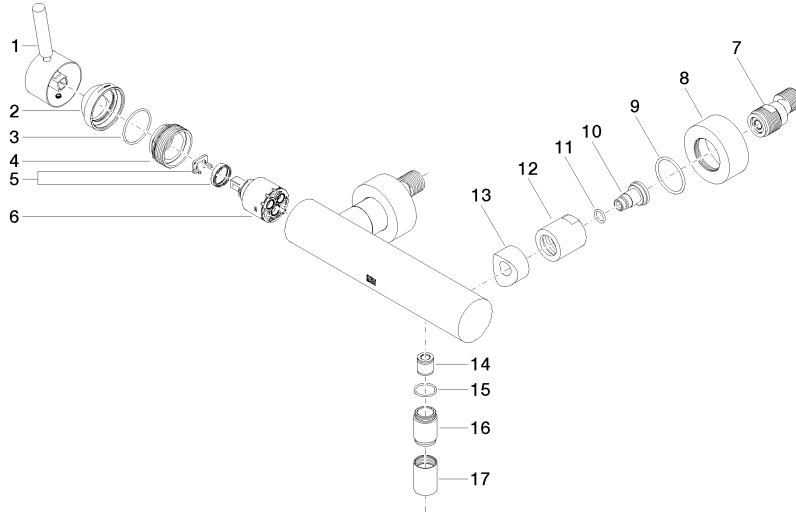

33 300 660

- 3/8" shower outlet
- slide-on rosettes Ø 60 mm
- 1/2" connection
- gauge 150 mm - 15 mm
- WRAS 2205033

**Intrinsic protection against back flow.**

Intrinsic protection against back flow.

	Brushed Dark Platinum	33 300 660-99
	Chrome	33 300 660-00
	Brushed Platinum	33 300 660-06
	Dark Chrome	33 300 660-19
	Light Gold	33 300 660-26
	Brushed Light Gold	33 300 660-27
	Matte Black	33 300 660-33
	Brushed Bronze	33 300 660-42
	Brushed Champagne (22kt Gold)	33 300 660-46
	Champagne (22kt Gold)	33 300 660-47
	Brushed Chrome	33 300 660-93

**Required miscellaneous**

**Single holder for 16 mm AluPEX pipes -** 29 021 970 90  
 •for 16 mm AluPEX pipes

33 300 660

mm [inches]

**Flow rate chart**

**Certificates**

LGA\_29688.

33 300 660

### Spare parts list

No.	Item Number	Name	Quantity used	Delivery time
1	90 20 66 007 00-99	handle	1	30
2	09 28 30 032-99	cover	1	60
3	09 14 10 102 90	seal	1	2
4	09 24 04 296 90	nut	1	2
5	90 28 10 148 00 90	accessories	1	2
6	90 15 05 064 00 90	cartridge	1	2
7	04 11 04 030 00 90	connection	2	2
8	09 27 62 004-99	rosette	2	30
9	09 14 10 119 90	seal	2	2
10	09 29 05 005 20 90	nipple	2	60
11	09 14 10 008 90	seal	2	2
12	09 23 10 048-99	nut	2	30
13	09 18 40 059-99	sleeve	2	60
14	90 23 01 141 00 90	back-flow preventer	1	2
15	90 14 10 032 00 90	seal	1	2
16	09 24 03 115 20-99	nipple	1	30
17	90 21 02 069 00-99	cover	1	30