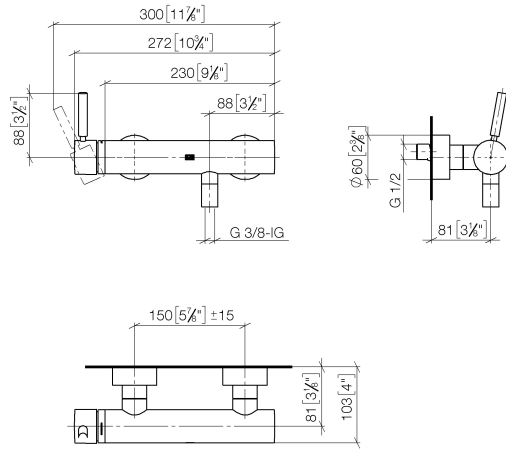

33 300 660

- 3/8" shower outlet
- slide-on rosettes Ø 60 mm
- 1/2" connection
- gauge 150 mm - 15 mm
- WRAS 2205033

**Intrinsic protection against back flow.**

Intrinsic protection against back flow.

	Brushed Dark Platinum	33 300 660-99
	Chrome	33 300 660-00
	Brushed Platinum	33 300 660-06
	Dark Chrome	33 300 660-19
	Light Gold	33 300 660-26
	Brushed Light Gold	33 300 660-27
	Matte Black	33 300 660-33
	Brushed Bronze	33 300 660-42
	Brushed Champagne (22kt Gold)	33 300 660-46
	Champagne (22kt Gold)	33 300 660-47
	Brushed Chrome	33 300 660-93

**Required miscellaneous**

**Single holder for 16 mm AluPEX pipes -** 29 021 970 90  
 •for 16 mm AluPEX pipes

33 300 660

mm [inches]

**Flow rate chart**

**Certificates**

LGA\_29688.

33 300 660

### Spare parts list

No.	Item Number	Name	Quantity used	Delivery time
1	90 20 66 007 00-99	handle	1	30
2	09 28 30 032-99	cover	1	60
3	09 14 10 102 90	seal	1	2
4	09 24 04 296 90	nut	1	2
5	90 28 10 148 00 90	accessories	1	2
6	90 15 05 064 00 90	cartridge	1	2
7	04 11 04 030 00 90	connection	2	2
8	09 27 62 004-99	rosette	2	30
9	09 14 10 119 90	seal	2	2
10	09 29 05 005 20 90	nipple	2	60
11	09 14 10 008 90	seal	2	2
12	09 23 10 048-99	nut	2	30
13	09 18 40 059-99	sleeve	2	60
14	90 23 01 141 00 90	back-flow preventer	1	2
15	90 14 10 032 00 90	seal	1	2
16	09 24 03 115 20-99	nipple	1	30
17	90 21 02 069 00-99	cover	1	30