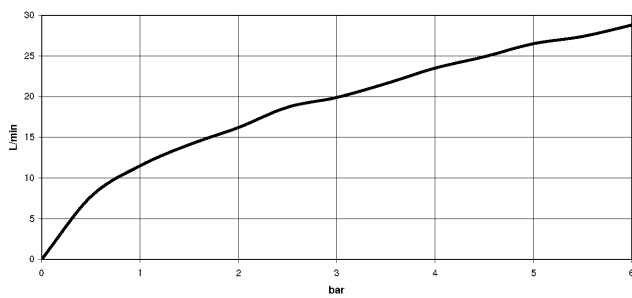

33 300 845

- 3/8" shower outlet
- slide-on rosettes Ø 60 mm
- 1/2" connection
- gauge 150 mm - 15 mm
- WRAS 2207008

Intrinsic protection against back flow.

	Brushed Platinum	33 300 845-06
	Chrome	33 300 845-00
	Dark Chrome	33 300 845-19
	Matte Black	33 300 845-33
	Brushed Chrome	33 300 845-93
	Brushed Dark Platinum	33 300 845-99

33 300 845

mm [inches]

**Flow rate chart**

**Certificates**

IAPMO\_4976 (5).    Belgaqua\_21-025-27\_1.    LGA\_9602.    WRAS\_2207008.

33 300 845

Parts for other finishes can be found here: [Chrome](#)