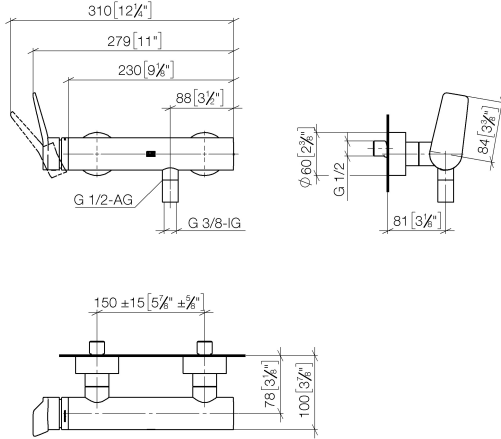

33 300 845

- 3/8" shower outlet
- slide-on rosettes Ø 60 mm
- 1/2" connection
- gauge 150 mm - 15 mm
- WRAS 2207008

Intrinsic protection against back flow.

|   |                       |               |
|---|-----------------------|---------------|
|  | Dark Chrome           | 33 300 845-19 |
|  | Chrome                | 33 300 845-00 |
|  | Brushed Platinum      | 33 300 845-06 |
|  | Matte Black           | 33 300 845-33 |
|  | Brushed Chrome        | 33 300 845-93 |
|  | Brushed Dark Platinum | 33 300 845-99 |

33 300 845

mm [inches]

**Flow rate chart**

**Certificates**

LGA\_9602.

WRAS\_2207008.

33 300 845

Parts for other  
finishes can be found  
here: [Chrome](#)