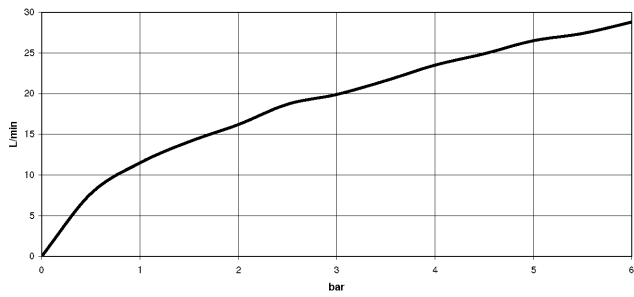

33 300 845

- 3/8" shower outlet
- slide-on rosettes Ø 60 mm
- 1/2" connection
- gauge 150 mm - 15 mm
- WRAS 2207008

Intrinsic protection against back flow.

|   |                       |               |
|---|-----------------------|---------------|
|  | Dark Chrome           | 33 300 845-19 |
|  | Chrome                | 33 300 845-00 |
|  | Brushed Platinum      | 33 300 845-06 |
|  | Matte Black           | 33 300 845-33 |
|  | Brushed Chrome        | 33 300 845-93 |
|  | Brushed Dark Platinum | 33 300 845-99 |

33 300 845

mm [inches]

**Flow rate chart**

**Certificates**

LGA\_9602.

WRAS\_2207008.

33 300 845

Parts for other  
finishes can be found  
here: [Chrome](#)