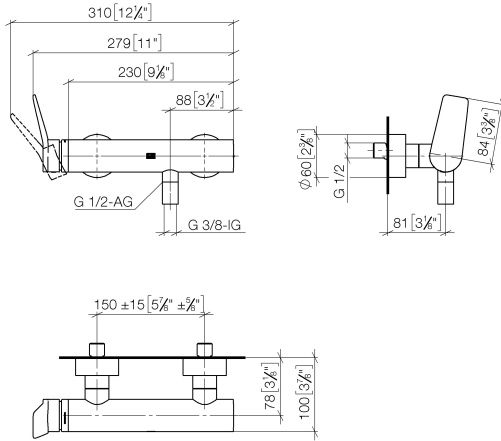

33 300 845

- 3/8" shower outlet
- slide-on rosettes Ø 60 mm
- 1/2" connection
- gauge 150 mm - 15 mm
- WRAS 2207008

**Intrinsic protection against back flow.**

Intrinsic protection against back flow.

	Matte Black	33 300 845-33
	Chrome	33 300 845-00
	Brushed Platinum	33 300 845-06
	Dark Chrome	33 300 845-19
	Brushed Chrome	33 300 845-93
	Brushed Dark Platinum	33 300 845-99

**Required miscellaneous**

**Single holder for 15 mm PEX pipes -**  
 •for 15 mm PEX pipes 29 022 970 90

**Required miscellaneous**

**Single holder for 16 mm AluPEX pipes -**  
 •for 16 mm AluPEX pipes 29 021 970 90

33 300 845

mm [inches]

**Flow rate chart**

**Certificates**

LGA\_9602.

WRAS\_2207008.

33 300 845