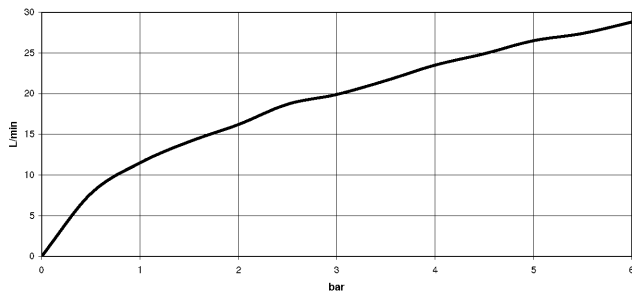

33 300 845

- 3/8" shower outlet
- slide-on rosettes Ø 60 mm
- 1/2" connection
- gauge 150 mm - 15 mm
- WRAS 2207008

Intrinsic protection against back flow.

	Brushed Chrome	33 300 845-93
	Chrome	33 300 845-00
	Brushed Platinum	33 300 845-06
	Dark Chrome	33 300 845-19
	Matte Black	33 300 845-33
	Brushed Dark Platinum	33 300 845-99

33 300 845

mm [inches]

**Flow rate chart**

**Certificates**

Belgaqua\_21-025- 27\_1. IAPMO\_4976 (2). LGA\_9602. WRAS\_2207008.

33 300 845

Parts for other  
finishes can be found  
here: [Chrome](#)