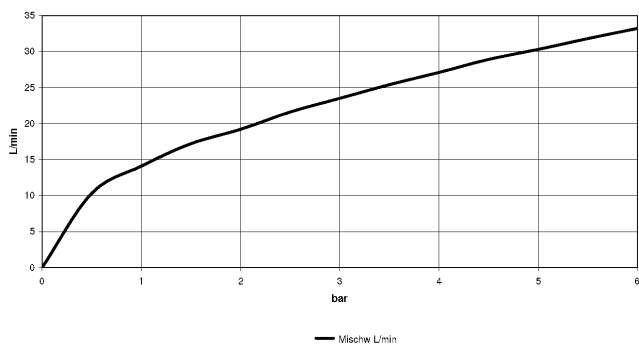

33 301 670

- 3/8" shower outlet
- slide-on rosettes Ø 60 mm
- 1/2" connection
- gauge 150 mm

Intrinsic protection against back flow.

	Brushed Platinum	33 301 670-06
	Chrome	33 301 670-00
	Dark Chrome	33 301 670-19
	Brushed Light Gold	33 301 670-27
	Matte Black	33 301 670-33
	Brushed Chrome	33 301 670-93

33 301 670

mm [inches]

Flow rate chart

Certificates

Belgaqua_21-025- LGA_9602.
27_1.

33 301 670

Parts for other finishes can be found here: [Chrome](#)

Spare parts list