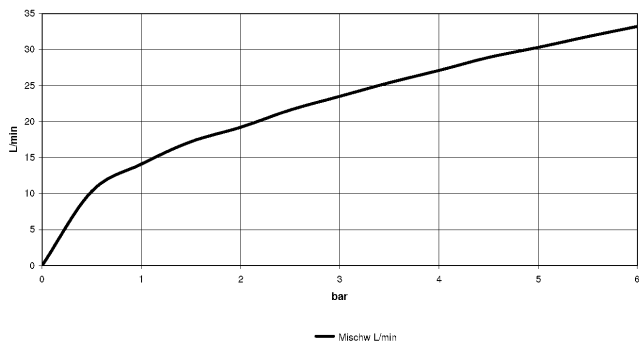

33 301 670

- 3/8" shower outlet
- slide-on rosettes Ø 60 mm
- 1/2" connection
- gauge 150 mm

Intrinsic protection against back flow.

	Brushed Chrome	33 301 670-93
	Chrome	33 301 670-00
	Brushed Platinum	33 301 670-06
	Dark Chrome	33 301 670-19
	Brushed Light Gold	33 301 670-27
	Matte Black	33 301 670-33

33 301 670

mm [inches]

Flow rate chart

Certificates

Belgaqua_21-025- LGA_9602.
27_1.

33 301 670

Parts for other finishes can be found here: [Chrome](#)

Spare parts list