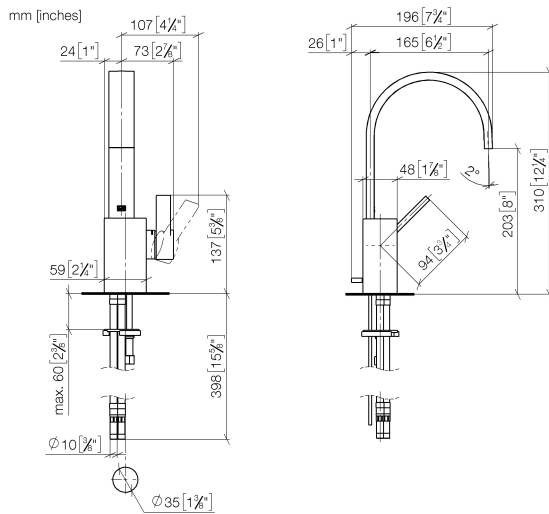

**MEM Single-lever basin mixer with pop-up waste - Chrome**

MEM

33 500 782 Product version from 3/10/2014 to 3/19/2019

- 165mm projection
- fixed spout
- rectangular, air-enriched flow
- height of mixer 310 mm
- height up to aerator 202 mm
- hole diameter 35 mm
- 2x screw-in M 10 x 1 pressure hose, leak-tested
- max. flow 5.7 l/min
- lead-free
- WRAS
- This product can help a building meet the requirements of Green Building Rating Systems, e.g. LEED®, BREEAM®, DGNB

33 500 782 Product version from 3/10/2014 to 3/19/2019

**Flow rate chart**

**Codes & Standards**

DIN 4109

EN 817

Executive Order  
no. 1007

ISO 3822

Scottish Water  
Byelaws

### Spare parts list

No.	Item Number	Name	Quantity used	Delivery time
20	04 30 11 038 75 90	fixing set	1.00	2
8	09 28 30 028-00	cover	1.00	10
5	09 14 10 137 90	seal	1.00	2
19	09 31 20 027 10-00	plug	1.00	10
16	09 24 04 290 90	nipple	1.00	2
18	09 14 10 132 90	seal	1.00	2
17	04 30 04 016 00 90	hose	2.00	60
1	90 28 22 153 01-00	spout	1.00	10
9	09 20 78 057-00	handle	1.00	10
2	09 20 78 032-00	handle	1.00	10
14	09 24 04 289-00	nipple	1.00	10
12	09 31 09 080-00	pull-rod	1.00	10
4	09 24 04 288 90	nut	1.00	2
13	09 14 10 042 90	seal	1.00	2
21	09 31 11 012 90	pin	1.00	2
15	09 14 10 166 90	seal	1.00	2
3	90 15 05 042 00 90	cartridge	1.00	2
7	09 31 11 152 90	pin	1.00	2
10	90 31 11 063 00 90	pin	1.00	2
22	90 11 01 001 00-00	pop-up waste	1.00	10
11	90 31 20 109 00 90	plug	1.00	2
6	90 14 10 063 00 90	seal	1.00	2