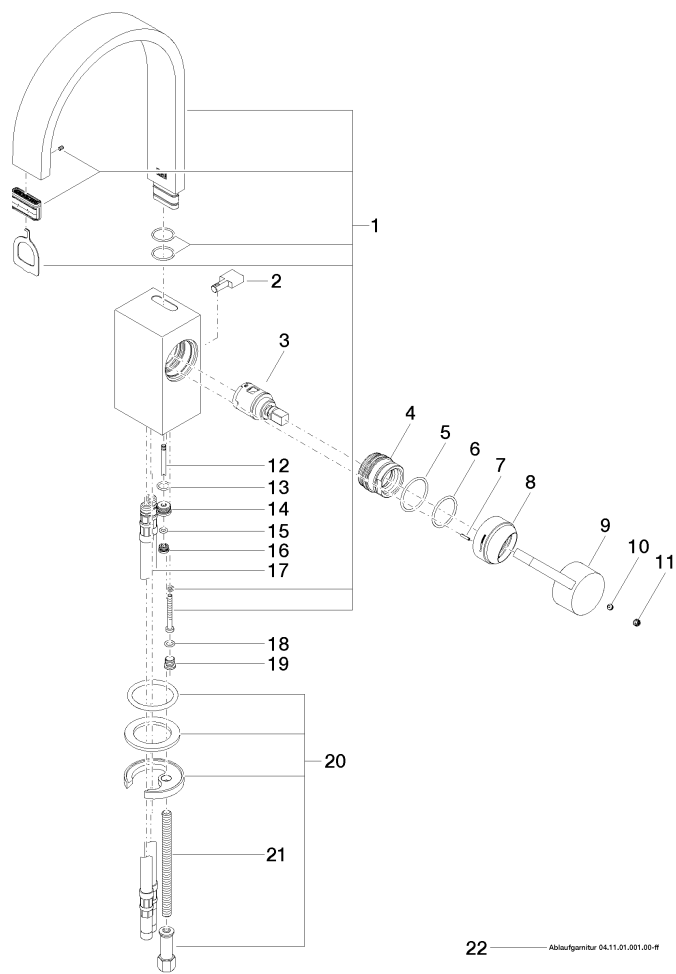

33 500 782 Product version from 3/10/2014 to 3/19/2019

MEM Single-lever basin mixer with pop-up waste - Chrome

MEM

33 500 782 Product version from 3/10/2014 to 3/19/2019

Spare parts list

No.	Item Number	Name	Quantity used	Delivery time
20	04 30 11 038 75 90	fixing set	1.00	2
8	09 28 30 028-00	cover	1.00	10
5	09 14 10 137 90	seal	1.00	2
19	09 31 20 027 10-00	plug	1.00	10
16	09 24 04 290 90	nipple	1.00	2
18	09 14 10 132 90	seal	1.00	2
17	04 30 04 016 00 90	hose	2.00	60
1	90 28 22 153 01-00	spout	1.00	10
9	09 20 78 057-00	handle	1.00	10
2	09 20 78 032-00	handle	1.00	10
14	09 24 04 289-00	nipple	1.00	10
12	09 31 09 080-00	pull-rod	1.00	10
4	09 24 04 288 90	nut	1.00	2
13	09 14 10 042 90	seal	1.00	2
21	09 31 11 012 90	pin	1.00	2
15	09 14 10 166 90	seal	1.00	2
3	90 15 05 042 00 90	cartridge	1.00	2
7	09 31 11 152 90	pin	1.00	2
10	90 31 11 063 00 90	pin	1.00	2
22	90 11 01 001 00-00	pop-up waste	1.00	10
11	90 31 20 109 00 90	plug	1.00	2
6	90 14 10 063 00 90	seal	1.00	2