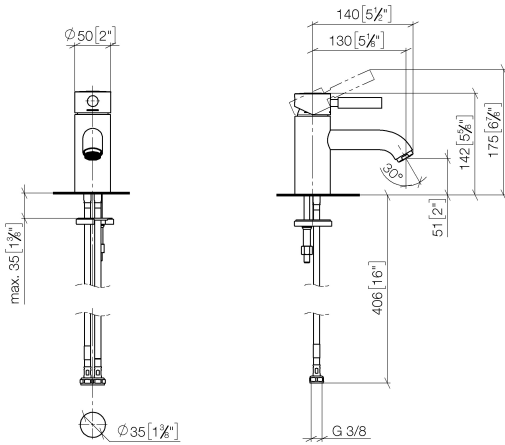

EDITION PRO GRANDE Single-lever basin mixer without pop-up waste - Chrome

33 522 626

- 130mm projection
- fixed spout
- circular, air-enriched flow
- height of mixer 142 mm
- height up to aerator 51 mm
- hole diameter 35 mm
- 2x screw-in M 10 x 1 pressure hose, leak-tested
- max. flow 7 l/min
- lead-free
- WRAS 1805123

	Chrome	33 522 626-00
	Matte Black	33 522 626-33
	Brushed Chrome	33 522 626-93

EDITION PRO GRANDE Single-lever basin mixer without pop-up waste - Chrome

33 522 626
mm [inches]

Flow rate chart

Certificates

WRAS_1805123. LGA_9389.

**EDITION PRO GRANDE Single-lever basin mixer without pop-up waste -
Chrome**

33 522 626

Spare parts list

No.	Item Number	Name	Quantity used	Delivery time
1	90 20 62 047 00-00	handle	1	10
2	09 28 30 016-00	cover	1	10
3	09 14 10 134 90	seal	1	2
4	90 15 05 045 00 90	cartridge	1	2
5	09 14 10 003 90	seal	1	2
6	09 24 04 025 10 90	nipple	1	2
7	90 31 11 030 00 90	pin	1	2
8	09 11 06 063 10-00	spout	1	10
9	90 23 01 118 01-00	aerator	1	10
10	04 30 04 104 00 90	hose	2	2
11	04 30 11 038 00 90	fixing set	1	2
12	09 31 11 012 90	pin	1	2