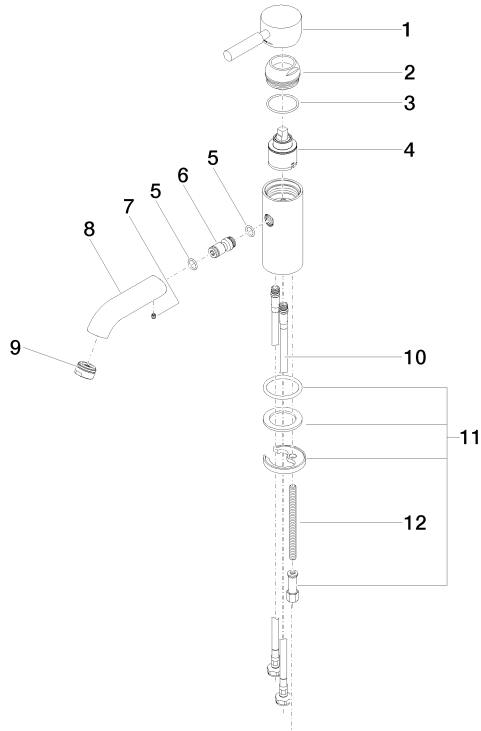

EDITION PRO GRANDE Single-lever basin mixer without pop-up waste - Chrome

33 522 626

- 130mm projection
- fixed spout
- circular, air-enriched flow
- height of mixer 142 mm
- height up to aerator 51 mm
- hole diameter 35 mm
- 2x screw-in M 10 x 1 pressure hose, leak-tested
- max. flow 7 l/min
- lead-free
- WRAS 1805123

	Chrome	33 522 626-00
	Matte Black	33 522 626-33
	Brushed Chrome	33 522 626-93

EDITION PRO GRANDE Single-lever basin mixer without pop-up waste - Chrome

33 522 626
mm [inches]

Flow rate chart

Certificates

WRAS_1805123. LGA_9389.

**EDITION PRO GRANDE Single-lever basin mixer without pop-up waste -
Chrome**

33 522 626

Spare parts list

No.	Item Number	Name	Quantity used	Delivery time
1	90 20 62 047 00-00	handle	1	10
2	09 28 30 016-00	cover	1	10
3	09 14 10 134 90	seal	1	2
4	90 15 05 045 00 90	cartridge	1	2
5	09 14 10 003 90	seal	1	2
6	09 24 04 025 10 90	nipple	1	2
7	90 31 11 030 00 90	pin	1	2
8	09 11 06 063 10-00	spout	1	10
9	90 23 01 118 01-00	aerator	1	10
10	04 30 04 104 00 90	hose	2	2
11	04 30 11 038 00 90	fixing set	1	2
12	09 31 11 012 90	pin	1	2