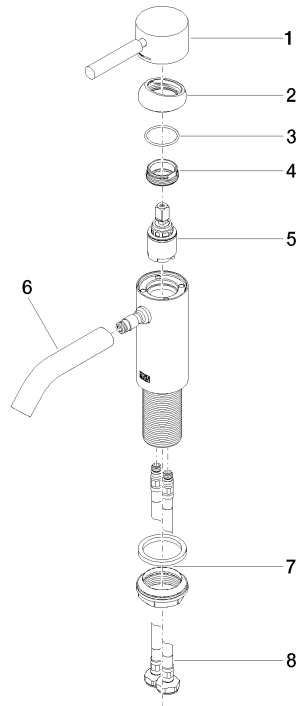

META Single-lever basin mixer without pop-up waste - Brushed Champagne (22kt Gold)

META

33 526 660

- 125mm projection
- fixed spout
- circular, air-enriched flow
- height of mixer 133 mm
- height up to aerator 52 mm
- hole diameter 35 mm
- 2x screw-in M 8 x 1 pressure hose, leak-tested
- max. flow 5.7 l/min
- lead-free
- This product can help a building meet the requirements of Green Building Rating Systems, e.g. LEED®, BREEAM®, DGNB

	Brushed Champagne (22kt Gold)	33 526 660-46
	Chrome	33 526 660-00
	Brushed Platinum	33 526 660-06
	Dark Chrome	33 526 660-19
	Light Gold	33 526 660-26
	Brushed Light Gold	33 526 660-27
	Matte Black	33 526 660-33
	Brushed Bronze	33 526 660-42
	Champagne (22kt Gold)	33 526 660-47
	Brushed Chrome	33 526 660-93
	Brushed Dark Platinum	33 526 660-99

33 526 660

mm [inches]

Flow rate chart

33 526 660
Parts for other
finishes can be found
here: [Chrome](#)

Spare parts list

No.	Item Number	Name	Quantity used	Delivery time
1	90 20 66 002 00-46	handle	1	30
2	09 28 30 041-46	cover	1	30
3	09 14 10 091 90	seal	1	2
4	09 24 04 266 90	nut	1	2
5	90 15 05 044 00 90	cartridge	1	2
6	90 11 06 206 00-46	spout	1	30
7	04 23 10 044 07 90	fixing set	1	2
8	04 30 04 100 00 90	hose	2	2