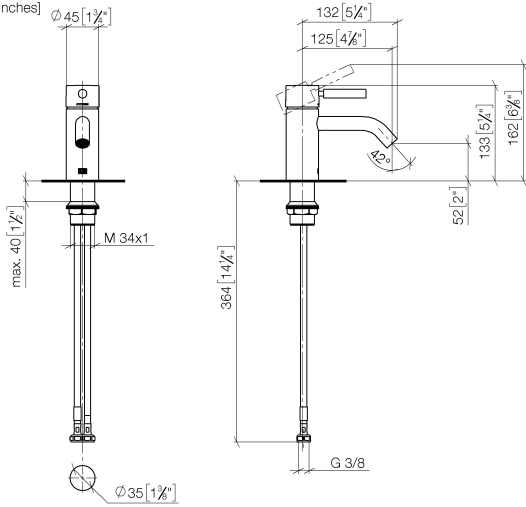

META Single-lever basin mixer without pop-up waste - Brushed Champagne (22kt Gold)

META

33 526 660

- 125mm projection
- fixed spout
- circular, air-enriched flow
- height of mixer 133 mm
- height up to aerator 52 mm
- hole diameter 35 mm
- 2x screw-in M 8 x 1 pressure hose, leak-tested
- max. flow 5.7 l/min
- lead-free
- This product can help a building meet the requirements of Green Building Rating Systems, e.g. LEED®, BREEAM®, DGNB

	Brushed Champagne (22kt Gold)	33 526 660-46
	Chrome	33 526 660-00
	Brushed Platinum	33 526 660-06
	Dark Chrome	33 526 660-19
	Light Gold	33 526 660-26
	Brushed Light Gold	33 526 660-27
	Matte Black	33 526 660-33
	Brushed Bronze	33 526 660-42
	Champagne (22kt Gold)	33 526 660-47
	Brushed Chrome	33 526 660-93
	Brushed Dark Platinum	33 526 660-99

33 526 660

mm [inches]

Flow rate chart

33 526 660
Parts for other
finishes can be found
here: [Chrome](#)

Spare parts list

No.	Item Number	Name	Quantity used	Delivery time
1	90 20 66 002 00-46	handle	1	30
2	09 28 30 041-46	cover	1	30
3	09 14 10 091 90	seal	1	2
4	09 24 04 266 90	nut	1	2
5	90 15 05 044 00 90	cartridge	1	2
6	90 11 06 206 00-46	spout	1	30
7	04 23 10 044 07 90	fixing set	1	2
8	04 30 04 100 00 90	hose	2	2