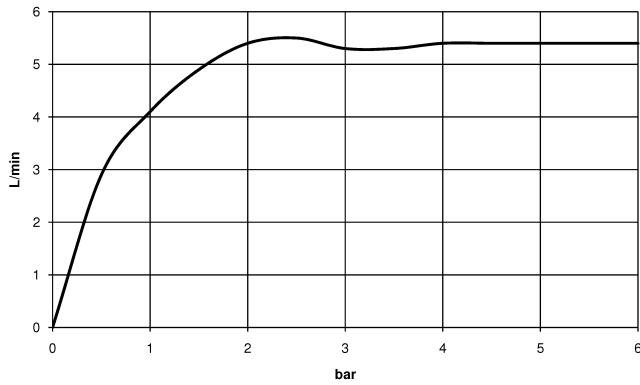

## DORNBRACHT YAMOU Single-lever basin mixer with raised base without pop-up waste - Soft Black

---

33 537 831

- 180mm projection
- fixed spout
- circular, air-enriched flow
- height of mixer 288 mm
- height up to aerator 239 mm
- hole diameter 35 mm
- 2x screw-in M 8 x 1 pressure hose, leak-tested
- max. flow 6.8 l/min

	Soft Black	33 537 831-69
	Chrome	33 537 831-00

---

**DORNBRACHT YAMOU Single-lever basin mixer with raised base without pop-up waste - Soft Black**

33 537 831  
mm [inches]

**Flow rate chart**

**Certificates**