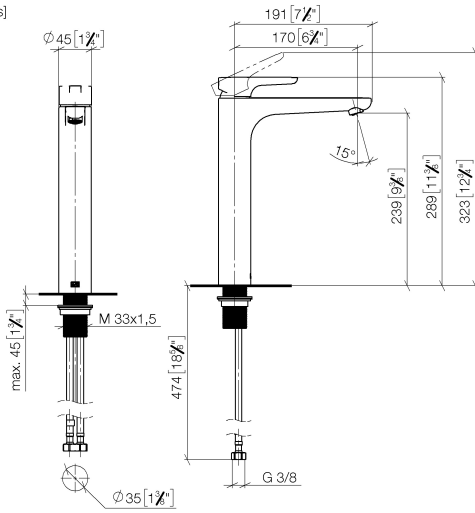

## DORNBRACHT YAMOU Single-lever basin mixer with raised base without pop-up waste - Soft Black

---

33 537 831

- 180mm projection
- fixed spout
- circular, air-enriched flow
- height of mixer 288 mm
- height up to aerator 239 mm
- hole diameter 35 mm
- 2x screw-in M 8 x 1 pressure hose, leak-tested
- max. flow 6.8 l/min

	Soft Black	33 537 831-69
	Chrome	33 537 831-00

---

**DORNBRACHT YAMOU Single-lever basin mixer with raised base without pop-up waste - Soft Black**

33 537 831  
mm [inches]

**Flow rate chart**

**Certificates**

AbP\_10171.      ACS\_23 ACC NY      WRAS\_240104004.  
491.

**DORNBRACHT YAMOU Single-lever basin mixer with raised base without pop-up waste - Soft Black**

33 537 831

Parts for other finishes can be found here: [Chrome](#)

**Spare parts list**

No.	Item Number	Name	Quantity used	Delivery time
1	90 20 83 002 00-69	handle	1	2
2	90 21 02 400 00-69	cover	1	2
3	90 23 10 140 00 90	nut	1	2
4	90 15 05 502 00 90	cartridge	1	2
5	90 23 01 177 00-69	aerator	1	2
6	90 14 05 082 00 90	seal	1	2
7	90 30 11 505 00 90	fixing set	1	2
8	90 30 04 115 00 90	hose	1	2