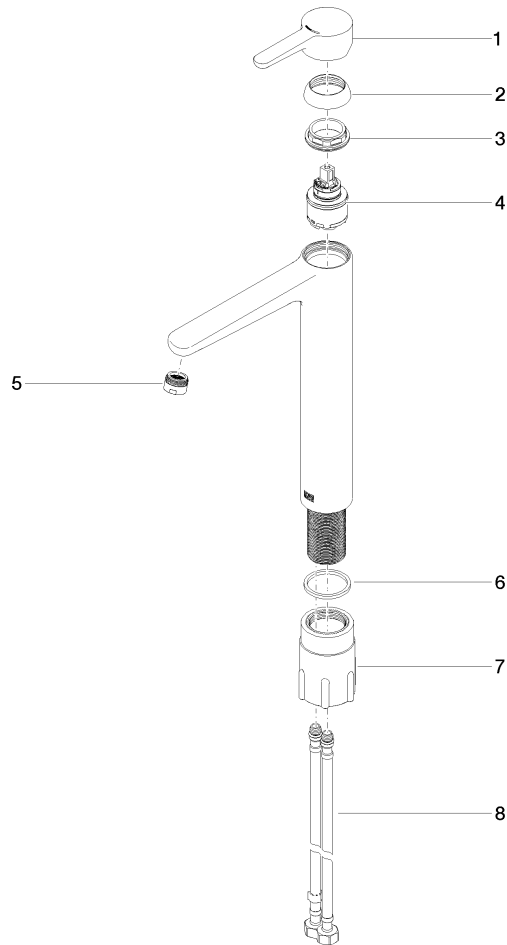

## DORNBRACHT YAMOU Single-lever basin mixer with raised base without pop-up waste - Soft Black

---

33 537 831

- 180mm projection
- fixed spout
- circular, air-enriched flow
- height of mixer 288 mm
- height up to aerator 239 mm
- hole diameter 35 mm
- 2x screw-in M 8 x 1 pressure hose, leak-tested
- max. flow 6.8 l/min

	Soft Black	33 537 831-69
	Chrome	33 537 831-00

---

**DORNBRACHT YAMOU Single-lever basin mixer with raised base without pop-up waste - Soft Black**

33 537 831  
mm [inches]

**Flow rate chart**

**Certificates**

AbP\_10171.      ACS\_23 ACC NY      WRAS\_240104004.  
491.

**DORNBRACHT YAMOU Single-lever basin mixer with raised base without pop-up waste - Soft Black**

33 537 831

Parts for other finishes can be found here: [Chrome](#)

**Spare parts list**

No.	Item Number	Name	Quantity used	Delivery time
1	90 20 83 002 00-69	handle	1	2
2	90 21 02 400 00-69	cover	1	2
3	90 23 10 140 00 90	nut	1	2
4	90 15 05 502 00 90	cartridge	1	2
5	90 23 01 177 00-69	aerator	1	2
6	90 14 05 082 00 90	seal	1	2
7	90 30 11 505 00 90	fixing set	1	2
8	90 30 04 115 00 90	hose	1	2