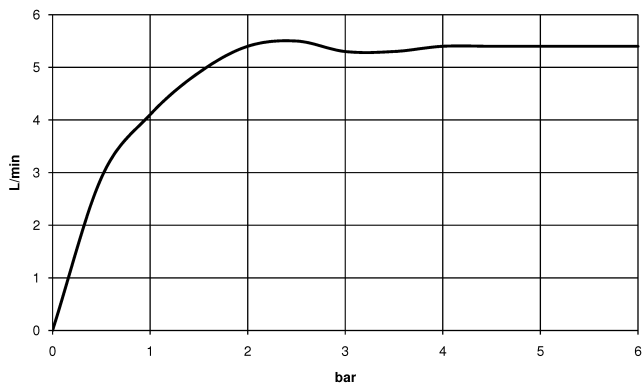

DORNBRACHT YARRE Single-lever basin mixer with raised base without pop-up waste - Soft Black

33 537 832

- 180mm projection
- fixed spout
- circular, air-enriched flow
- height of mixer 297 mm
- height up to aerator 236 mm
- hole diameter 35 mm
- 2x screw-in M 8 x 1 pressure hose, leak-tested
- max. flow 6.8 l/min
- WRAS 240104004

	Soft Black	33 537 832-69
	Chrome	33 537 832-00

DORNBRACHT YARRE Single-lever basin mixer with raised base without pop-up waste - Soft Black

33 537 832
mm [inches]

Flow rate chart

Certificates

AbP_10165. ACS_23 ACC NY WRAS_240104004.
491.