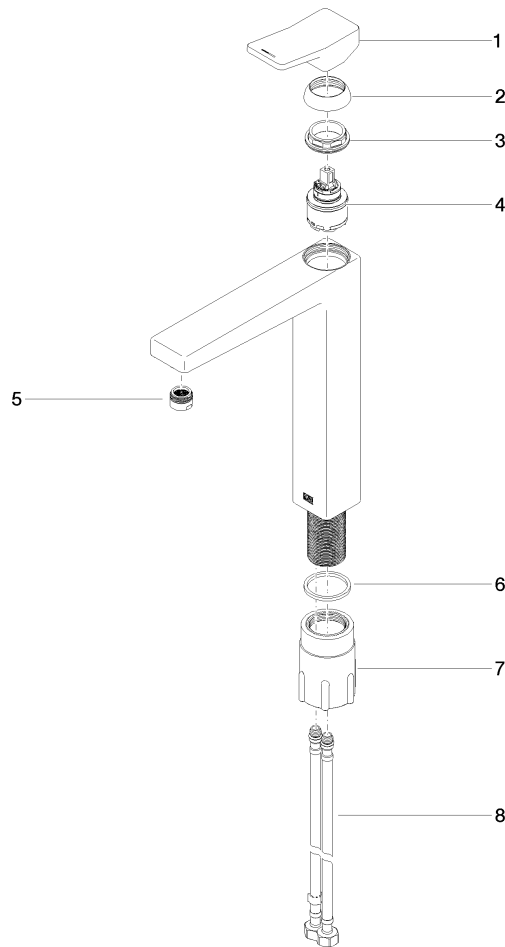

DORNBRACHT YARRE Single-lever basin mixer with raised base without pop-up waste - Soft Black

33 537 832

- 180mm projection
- fixed spout
- circular, air-enriched flow
- height of mixer 297 mm
- height up to aerator 236 mm
- hole diameter 35 mm
- 2x screw-in M 8 x 1 pressure hose, leak-tested
- max. flow 6.8 l/min
- WRAS 240104004

	Soft Black	33 537 832-69
	Chrome	33 537 832-00

DORNBRACHT YARRE Single-lever basin mixer with raised base without pop-up waste - Soft Black

33 537 832
mm [inches]

Flow rate chart

Certificates

AbP_10165. ACS_23 ACC NY WRAS_240104004.
491.

DORNBRACHT YARRE Single-lever basin mixer with raised base without pop-up waste - Soft Black

33 537 832

Parts for other finishes can be found here: [Chrome](#)

Spare parts list

No.	Item Number	Name	Quantity used	Delivery time
1	90 20 83 004 00-69	handle	1	2
2	90 21 02 400 00-69	cover	1	2
3	90 23 10 140 00 90	nut	1	2
4	90 15 05 502 00 90	cartridge	1	2
5	90 23 01 177 00-69	aerator	1	2
6	90 14 05 082 00 90	seal	1	2
7	90 30 11 505 00 90	fixing set	1	2
8	90 30 04 115 00 90	hose	1	2