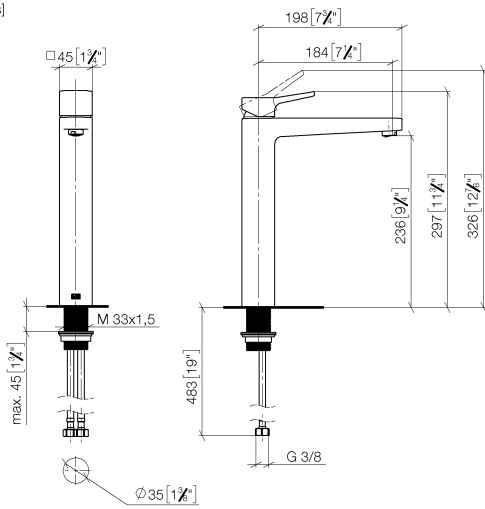

DORNBRACHT YARRE Single-lever basin mixer with raised base without pop-up waste - Soft Black

33 537 832

- 180mm projection
- fixed spout
- circular, air-enriched flow
- height of mixer 297 mm
- height up to aerator 236 mm
- hole diameter 35 mm
- 2x screw-in M 8 x 1 pressure hose, leak-tested
- max. flow 6.8 l/min
- WRAS 240104004

	Soft Black	33 537 832-69
	Chrome	33 537 832-00

DORNBRACHT YARRE Single-lever basin mixer with raised base without pop-up waste - Soft Black

33 537 832
mm [inches]

Flow rate chart

Certificates

AbP_10165. ACS_23 ACC NY WRAS_240104004.
491.

DORNBRACHT YARRE Single-lever basin mixer with raised base without pop-up waste - Soft Black

33 537 832

Parts for other finishes can be found here: [Chrome](#)

Spare parts list

No.	Item Number	Name	Quantity used	Delivery time
1	90 20 83 004 00-69	handle	1	2
2	90 21 02 400 00-69	cover	1	2
3	90 23 10 140 00 90	nut	1	2
4	90 15 05 502 00 90	cartridge	1	2
5	90 23 01 177 00-69	aerator	1	2
6	90 14 05 082 00 90	seal	1	2
7	90 30 11 505 00 90	fixing set	1	2
8	90 30 04 115 00 90	hose	1	2