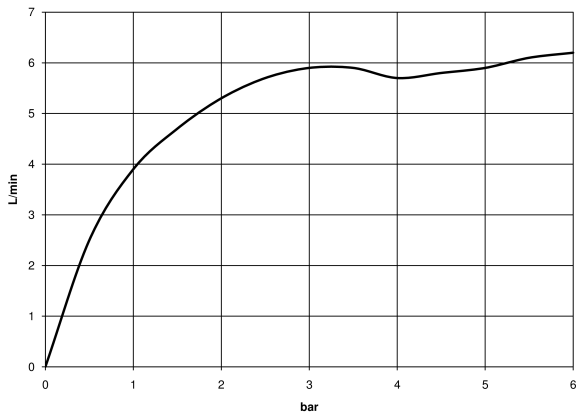

**META Single-lever basin mixer with raised base without pop-up waste -  
Brushed Champagne (22kt Gold)**

33 539 660 Product version from 1/23/2020

- 165mm projection
- fixed spout
- circular, air-enriched flow
- height of mixer 300 mm
- height up to aerator 219 mm
- hole diameter 35 mm
- 2x screw-in M 8 x 1 pressure hose, leak-tested
- max. flow 5.7 l/min
- lead-free
- This product can help a building meet the requirements of Green Building Rating Systems, e.g. LEED®, BREEAM®, DGNB
- WRAS

for use on countertop bowls

Product change as of 1.4.2023: height of mixer 300 mm, height up to aerator 219 mm

	Brushed Champagne (22kt Gold)	33 539 660-46
	Chrome	33 539 660-00
	Brushed Platinum	33 539 660-06
	Dark Chrome	33 539 660-19
	Light Gold	33 539 660-26
	Brushed Light Gold	33 539 660-27
	Matte Black	33 539 660-33
	Brushed Bronze	33 539 660-42
	Champagne (22kt Gold)	33 539 660-47
	Brushed Chrome	33 539 660-93
	Brushed Dark Platinum	33 539 660-99

## META Single-lever basin mixer with raised base without pop-up waste - Brushed Champagne (22kt Gold)

33 539 660 Product version from 1/23/2020  
mm [inches]

### Flow rate chart