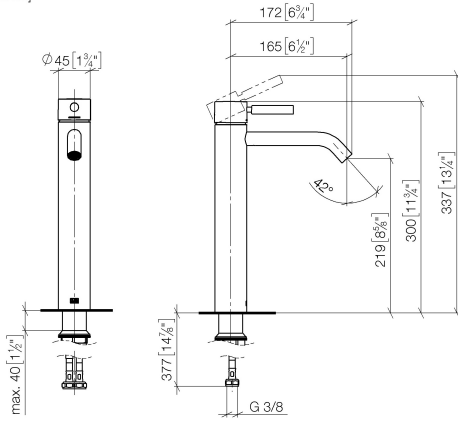

**META Single-lever basin mixer with raised base without pop-up waste -  
Brushed Champagne (22kt Gold)**

33 539 660 Product version from 1/23/2020

- 165mm projection
- fixed spout
- circular, air-enriched flow
- height of mixer 300 mm
- height up to aerator 219 mm
- hole diameter 35 mm
- 2x screw-in M 8 x 1 pressure hose, leak-tested
- max. flow 5.7 l/min
- lead-free
- This product can help a building meet the requirements of Green Building Rating Systems, e.g. LEED®, BREEAM®, DGNB
- WRAS

for use on countertop bowls

Product change as of 1.4.2023: height of mixer 300 mm, height up to aerator 219 mm

	Brushed Champagne (22kt Gold)	33 539 660-46
	Chrome	33 539 660-00
	Brushed Platinum	33 539 660-06
	Dark Chrome	33 539 660-19
	Light Gold	33 539 660-26
	Brushed Light Gold	33 539 660-27
	Matte Black	33 539 660-33
	Brushed Bronze	33 539 660-42
	Champagne (22kt Gold)	33 539 660-47
	Brushed Chrome	33 539 660-93
	Brushed Dark Platinum	33 539 660-99

## META Single-lever basin mixer with raised base without pop-up waste - Brushed Champagne (22kt Gold)

33 539 660 Product version from 1/23/2020  
mm [inches]

33 539 660 Product version from 1/23/2020

Parts for other  
finishes can be found  
here: [Chrome](#)

**Spare parts list**

No.	Item Number	Name	Quantity used	Delivery time
1	90 20 66 002 00-46	handle	1	30
2	09 28 30 041-46	cover	1	30
3	09 14 10 091 90	seal	1	2
4	09 24 04 266 90	nut	1	2
5	90 15 05 044 00 90	cartridge	1	2
6	90 11 06 208 00-46	spout	1	30
7	04 23 10 044 07 90	fixing set	1	2
8	04 30 04 101 00 90	hose	2	2