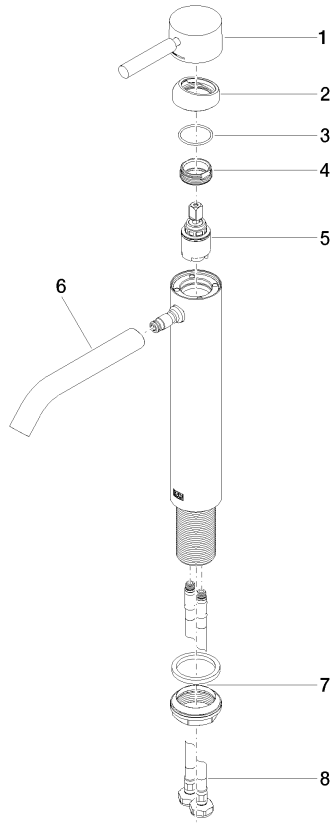

**META Single-lever basin mixer with raised base without pop-up waste -  
Brushed Champagne (22kt Gold)**

33 539 660 Product version from 1/23/2020

- 165mm projection
- fixed spout
- circular, air-enriched flow
- height of mixer 300 mm
- height up to aerator 219 mm
- hole diameter 35 mm
- 2x screw-in M 8 x 1 pressure hose, leak-tested
- max. flow 5.7 l/min
- lead-free
- This product can help a building meet the requirements of Green Building Rating Systems, e.g. LEED®, BREEAM®, DGNB
- WRAS

### Flow rate chart

## META Single-lever basin mixer with raised base without pop-up waste - Brushed Champagne (22kt Gold)

---

33 539 660 Product version from 1/23/2020

Certificates

---

LGA\_29

**META Single-lever basin mixer with raised base without pop-up waste -  
Brushed Champagne (22kt Gold)**

33 539 660 Product version from 1/23/2020

Parts for other  
finishes can be found  
here: [Chrome](#)

**Spare parts list**

No.	Item Number	Name	Quantity used	Delivery time
1	90 20 66 002 00-46	handle	1	30
2	09 28 30 041-46	cover	1	30
3	09 14 10 091 90	seal	1	2
4	09 24 04 266 90	nut	1	2
5	90 15 05 044 00 90	cartridge	1	2
6	90 11 06 208 00-46	spout	1	30
7	04 23 10 044 07 90	fixing set	1	2
8	04 30 04 101 00 90	hose	2	2