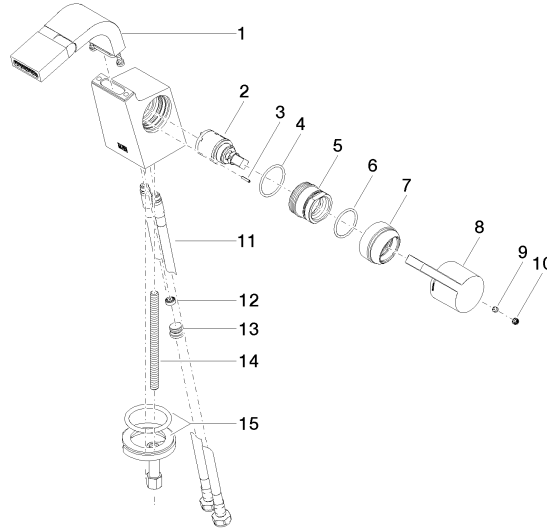

**CL.1 Single-lever bidet mixer without pop-up waste - Brushed Platinum**

CL.1

33 600 705 Product version from 3/9/2015 to 5/15/2020

- 145mm projection
- pivotable spout 30°
- rectangular, air-enriched flow
- height of mixer 190 mm
- height up to aerator 113 mm
- hole diameter 35 mm
- 2x screw-in M 8 x 1 pressure hose, leak-tested
- max. flow 6 l/min
- WRAS

mm [inches]

**Flow rate chart**

**Codes & Standards**

DIN 4109

ISO 3822

Scottish Water  
Byelaws

UK Water Supply  
Regulations

**Ü-Zeichen**

## CL.1 Single-lever bidet mixer without pop-up waste - Brushed Platinum

---

CL.1

33 600 705 Product version from 3/9/2015 to 5/15/2020

### Spare parts list

No.	Item Number	Name	Quantity used	Delivery time
	11 04 30 04 100 00 90	hose	2.00	2
	1 90 11 70 004 00-06	spout	1.00	10
	7 09 28 30 029-06	cover	1.00	10
	4 09 14 10 137 90	seal	1.00	2
	12 09 23 01 034 90	flow reducer	1.00	2
	14 09 31 11 012 90	pin	1.00	2
	15 04 30 11 038 75 90	fixing set	1.00	2
	8 09 20 67 010-06	handle	1.00	10
	5 09 24 04 294 90	sleeve	1.00	2
	2 90 15 05 042 00 90	cartridge	1.00	2
	3 09 31 11 152 90	pin	1.00	2
	10 90 31 20 109 00 90	plug	1.00	2
	13 04 31 20 039 11 90	plug	1.00	2
	6 90 14 10 063 00 90	seal	1.00	2
	9 90 31 11 030 00 90	pin	1.00	2