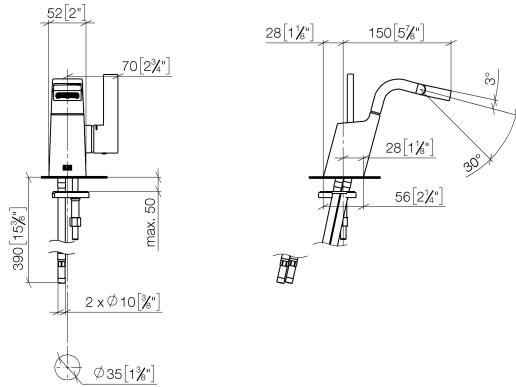

**CL.1 Single-lever bidet mixer without pop-up waste - Brushed Platinum**

CL.1

33 600 705 Product version from 3/9/2015 to 5/15/2020

- 145mm projection
- pivotable spout 30°
- rectangular, air-enriched flow
- height of mixer 190 mm
- height up to aerator 113 mm
- hole diameter 35 mm
- 2x screw-in M 8 x 1 pressure hose, leak-tested
- max. flow 6 l/min
- WRAS

mm [inches]

**Flow rate chart**

**Codes & Standards**

DIN 4109

ISO 3822

Scottish Water  
Byelaws

UK Water Supply  
Regulations

**Ü-Zeichen**

## CL.1 Single-lever bidet mixer without pop-up waste - Brushed Platinum

---

CL.1

33 600 705 Product version from 3/9/2015 to 5/15/2020

### Spare parts list

No.	Item Number	Name	Quantity used	Delivery time
	11 04 30 04 100 00 90	hose	2.00	2
	1 90 11 70 004 00-06	spout	1.00	10
	7 09 28 30 029-06	cover	1.00	10
	4 09 14 10 137 90	seal	1.00	2
	12 09 23 01 034 90	flow reducer	1.00	2
	14 09 31 11 012 90	pin	1.00	2
	15 04 30 11 038 75 90	fixing set	1.00	2
	8 09 20 67 010-06	handle	1.00	10
	5 09 24 04 294 90	sleeve	1.00	2
	2 90 15 05 042 00 90	cartridge	1.00	2
	3 09 31 11 152 90	pin	1.00	2
	10 90 31 20 109 00 90	plug	1.00	2
	13 04 31 20 039 11 90	plug	1.00	2
	6 90 14 10 063 00 90	seal	1.00	2
	9 90 31 11 030 00 90	pin	1.00	2