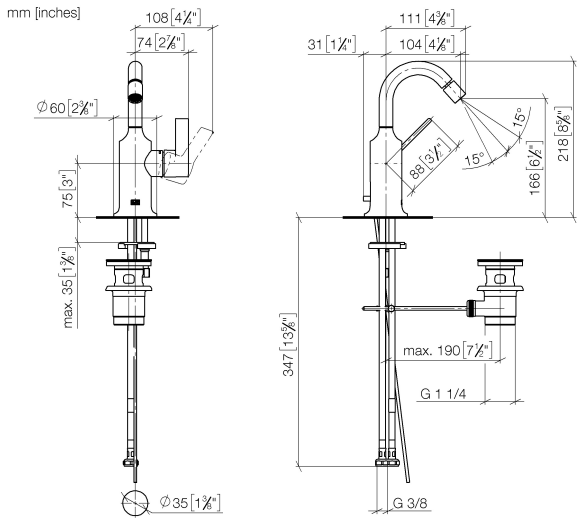

33 600 809

- 104mm projection
- ball-joint pivotable through 15° (in any direction)
- circular, air-enriched flow
- height of mixer 218 mm
- height up to aerator 166 mm
- hole diameter 35 mm
- rosette Ø 60 mm
- 2x screw-in M 10 x 1 pressure hose, leak-tested
- max. flow 5.7 l/min
- lead-free
- WRAS 240202026

33 600 809

Flow rate chart

Codes & Standards

DIN 4109

ISO 3822

Scottish Water  
Byelaws

UK Water Supply  
Regulations

Ü-Zeichen

VAIA Single-lever bidet mixer with pop-up waste - Platinum

---

VAIA

33 600 809

Certificates

---

WRAS\_1804

WRAS\_240202

**Product version from 3/13/2017**

No.	Item Number	Name	Quantity used	Delivery time
	90 28 22 314 00-08	spout	14	40