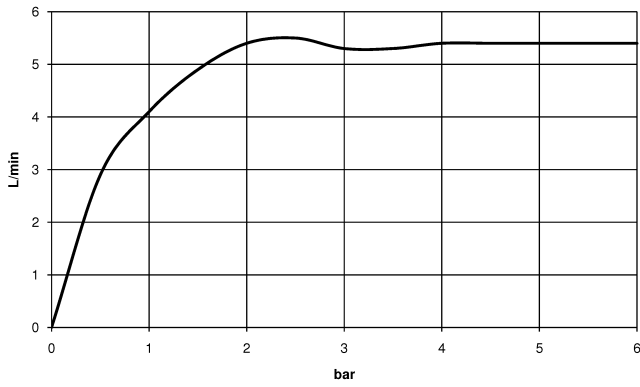

Flow rate chart

Codes & Standards

DIN 4109

ISO 3822

Scottish Water
Byelaws

UK Water Supply
Regulations

Ü-Zeichen