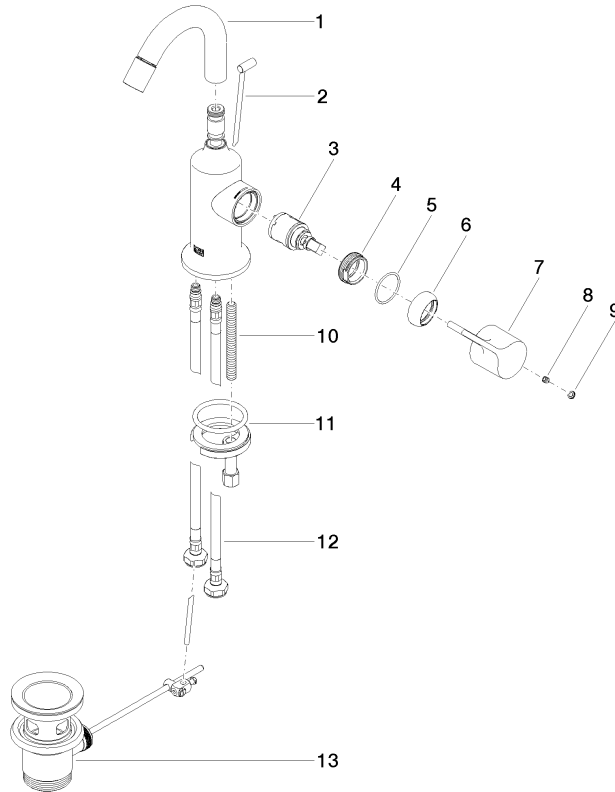

33 600 809

- 104mm projection
- ball-joint pivotable through 15° (in any direction)
- circular, air-enriched flow
- height of mixer 218 mm
- height up to aerator 166 mm
- hole diameter 35 mm
- rosette Ø 60 mm
- 2x screw-in M 10 x 1 pressure hose, leak-tested
- max. flow 5.7 l/min
- lead-free
- WRAS 240202026

VAIA Single-lever bidet mixer with pop-up waste - Platinum

---

VAIA

33 600 809

Certificates

---

WRAS\_1804

WRAS\_240202

LGA\_38

33 600 809

**Product version from 3/13/2017**

Parts for other  
finishes can be found  
here: [Chrome](#)

VAIA Single-lever bidet mixer with pop-up waste - Platinum

VAIA

33 600 809

**Spare parts list**

**Product version from 3/13/2017**

No.	Item Number	Name	Quantity used	Delivery time
	90 28 22 314 00-08	spout	14	40