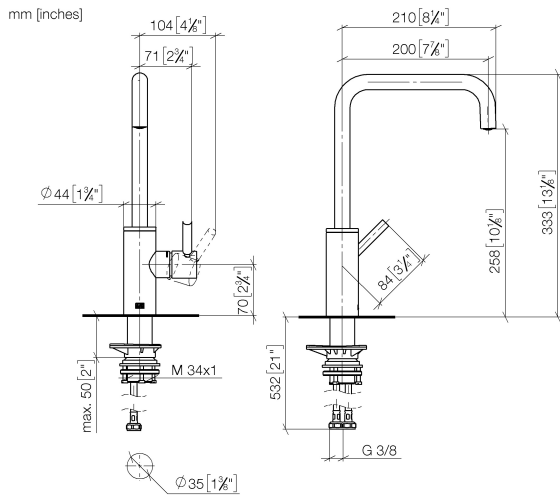

33 800 861

Flow rate chart

Certificates

LGA_38642.

WRAS_240102021.