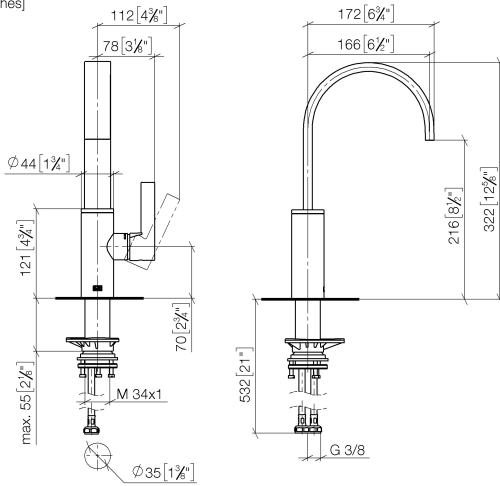

33 805 682

- 166mm projection
- pivotable spout 360°
- Optional swivel limiter available with swivel limiter set 12 820 970 90
- air-enriched flow
- max. flow 6.3 l/min at 3 bar flow pressure
- lead-free
- This product can help a building meet the requirements of Green Building Rating Systems, e.g. LEED®, BREEAM®, DGNB

**Dispenser without rosette - Durabron (23kt Gold)** 82 424 970-09

33 805 682

mm [inches]

**Flow rate chart**

**Certificates**

LGA\_38646.

WRAS\_240202021.

33 805 682

**Spare parts list**

No.	Item Number	Name	Quantity used	Delivery time
1	90 28 22 282 00-09	spout	1	-
Spare part can no longer be ordered, please order the replacement item				
2	09 19 86 012-09	cover	1	60
3	90 23 10 128 00 90	nut	1	2
4	90 15 05 042 00 90	cartridge	1	2
5	09 24 04 266 90	nut	1	2
6	90 28 30 052 00-09	cover	1	40
7	90 20 86 004 00-09	handle	1	-
Spare part can no longer be ordered, please order the replacement item				
8	04 23 10 044 08 90	fixing set	1	2
9	04 30 04 101 00 90	hose	2	2