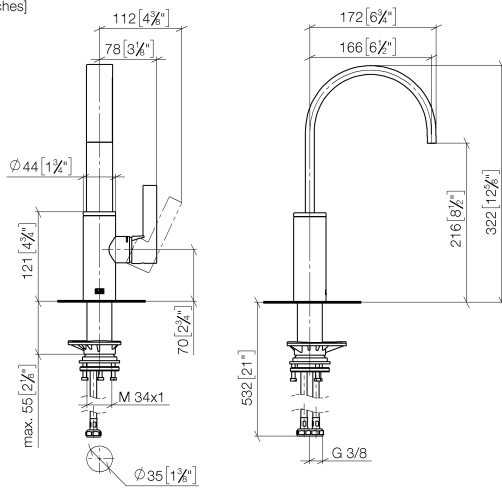

33 805 682

- 166mm projection
- pivotable spout 360°
- Optional swivel limiter available with swivel limiter set 12 820 970 90
- air-enriched flow
- max. flow 6.3 l/min at 3 bar flow pressure
- lead-free
- This product can help a building meet the requirements of Green Building Rating Systems, e.g. LEED®, BREEAM®, DGNB

33 805 682

mm [inches]

Flow rate chart

Certificates

LGA_38646.

WRAS_240202021.

33 805 682

Spare parts list

No.	Item Number	Name	Quantity used	Delivery time
1	90 28 22 282 00-46	spout	1	-
Spare part can no longer be ordered, please order the replacement item				
2	09 19 86 012-46	cover	1	60
3	90 23 10 128 00 90	nut	1	2
4	90 15 05 042 00 90	cartridge	1	2
5	09 24 04 266 90	nut	1	2
6	90 28 30 052 00-46	cover	1	30
7	90 20 86 004 00-46	handle	1	30
8	04 23 10 044 08 90	fixing set	1	2
9	04 30 04 101 00 90	hose	2	2