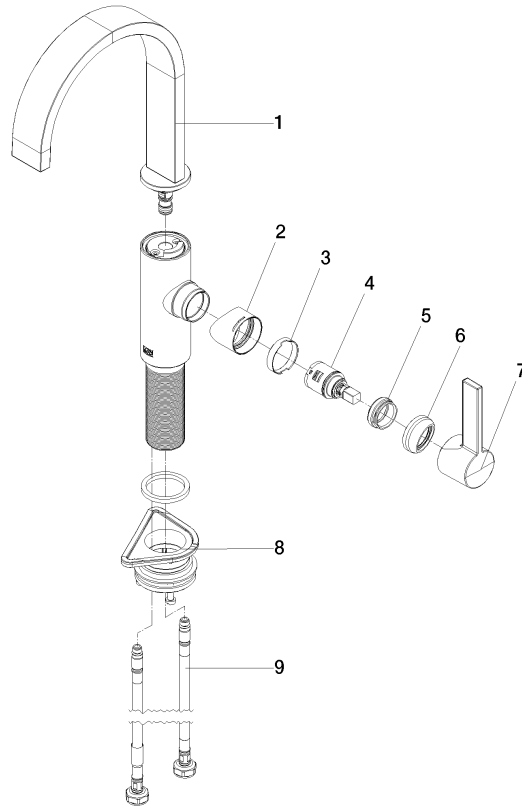

33 805 682

mm [inches]

Flow rate chart

Certificates

LGA_38646.

WRAS_240202021.

33 805 682

Spare parts list

No.	Item Number	Name	Quantity used	Delivery time
1	90 28 22 282 00-46	spout	1	-
Spare part can no longer be ordered, please order the replacement item				
2	09 19 86 012-46	cover	1	60
3	90 23 10 128 00 90	nut	1	2
4	90 15 05 042 00 90	cartridge	1	2
5	09 24 04 266 90	nut	1	2
6	90 28 30 052 00-46	cover	1	30
7	90 20 86 004 00-46	handle	1	30
8	04 23 10 044 08 90	fixing set	1	2
9	04 30 04 101 00 90	hose	2	2