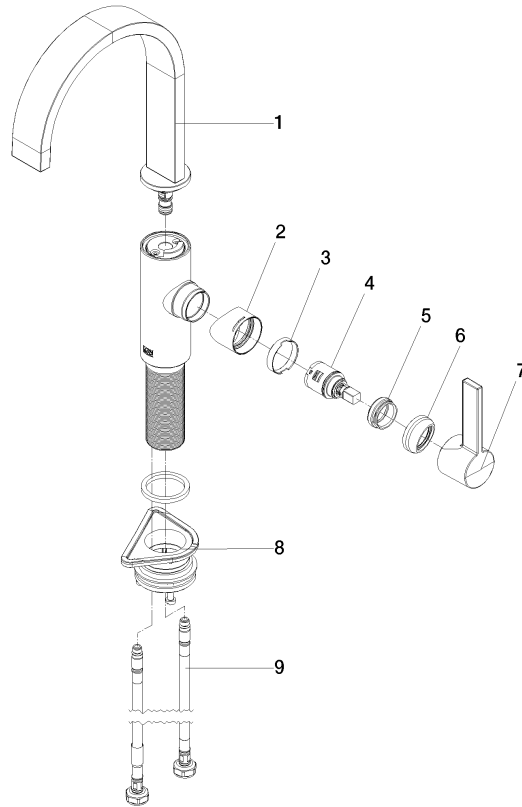

**MEM BAR TAP Single-lever mixer - Champagne (22kt Gold)**

MEM

33 805 682

- 166mm projection
- pivotable spout 360°
- Optional swivel limiter available with swivel limiter set 12 820 970 90
- air-enriched flow
- max. flow 6.3 l/min at 3 bar flow pressure
- lead-free
- This product can help a building meet the requirements of Green Building Rating Systems, e.g. LEED®, BREEAM®, DGNB

**Dispenser without rosette - Champagne (22kt Gold)** 82 424 970-47

33 805 682

mm [inches]

**Flow rate chart**

**Certificates**

LGA\_38646.

WRAS\_240202021.

33 805 682

**Spare parts list**

No.	Item Number	Name	Quantity used	Delivery time
1	90 28 22 282 00-47	spout	1	-
Spare part can no longer be ordered, please order the replacement item				
2	09 19 86 012-47	cover	1	60
3	90 23 10 128 00 90	nut	1	2
4	90 15 05 042 00 90	cartridge	1	2
5	09 24 04 266 90	nut	1	2
6	90 28 30 052 00-47	cover	1	30
7	90 20 86 004 00-47	handle	1	30
8	04 23 10 044 08 90	fixing set	1	2
9	04 30 04 101 00 90	hose	2	2