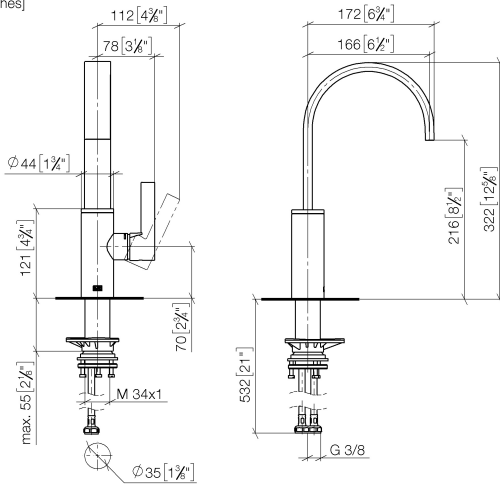

**MEM BAR TAP Single-lever mixer - Champagne (22kt Gold)**

MEM

33 805 682

- 166mm projection
- pivotable spout 360°
- Optional swivel limiter available with swivel limiter set 12 820 970 90
- air-enriched flow
- max. flow 6.3 l/min at 3 bar flow pressure
- lead-free
- This product can help a building meet the requirements of Green Building Rating Systems, e.g. LEED®, BREEAM®, DGNB

**Dispenser without rosette - Champagne (22kt Gold)** 82 424 970-47

33 805 682

mm [inches]

**Flow rate chart**

**Certificates**

LGA\_38646.

WRAS\_240202021.

33 805 682

**Spare parts list**

No.	Item Number	Name	Quantity used	Delivery time
1	90 28 22 282 00-47	spout	1	-
Spare part can no longer be ordered, please order the replacement item				
2	09 19 86 012-47	cover	1	60
3	90 23 10 128 00 90	nut	1	2
4	90 15 05 042 00 90	cartridge	1	2
5	09 24 04 266 90	nut	1	2
6	90 28 30 052 00-47	cover	1	30
7	90 20 86 004 00-47	handle	1	30
8	04 23 10 044 08 90	fixing set	1	2
9	04 30 04 101 00 90	hose	2	2