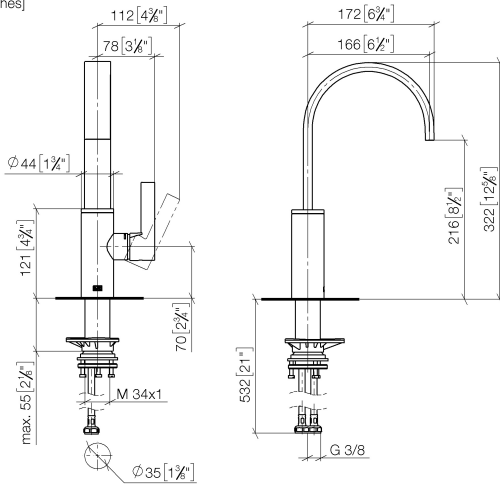

MEM BAR TAP Single-lever mixer - Brushed Chrome

MEM

33 805 682

- 166mm projection
- pivotable spout 360°
- Optional swivel limiter available with swivel limiter set 12 820 970 90
- air-enriched flow
- max. flow 6.3 l/min at 3 bar flow pressure
- lead-free
- This product can help a building meet the requirements of Green Building Rating Systems, e.g. LEED®, BREEAM®, DGNB

Recommended miscellaneous

Swivel limitation set - 12 820 970 90

Recommended miscellaneous

Dispenser without rosette - 82 424 970-93
Brushed Chrome

Recommended miscellaneous

Strainer waste with control handle 10 712 970-93
- Brushed Chrome

33 805 682

mm [inches]

Flow rate chart

Certificates

LGA_38646.

WRAS_240202021.

33 805 682

Spare parts list

No.	Item Number	Name	Quantity used	Delivery time
1	90 28 22 282 00-93	spout	1	-
Spare part can no longer be ordered, please order the replacement item				
2	09 19 86 012-93	cover	1	60
3	90 23 10 128 00 90	nut	1	2
4	90 15 05 042 00 90	cartridge	1	2
5	09 24 04 266 90	nut	1	2
6	90 28 30 052 00-93	cover	1	20
7	90 20 86 004 00-93	handle	1	-
Spare part can no longer be ordered, please order the replacement item				
8	04 23 10 044 08 90	fixing set	1	2
9	04 30 04 101 00 90	hose	2	2