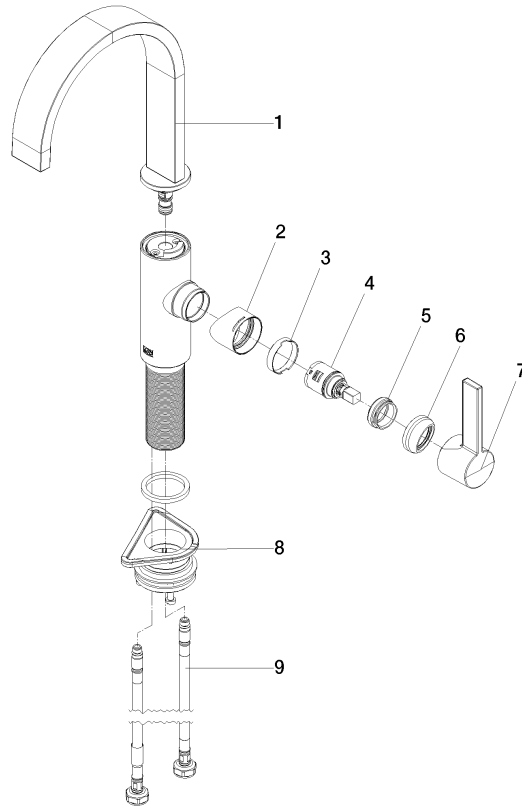

MEM BAR TAP Single-lever mixer - Brushed Chrome

MEM

33 805 682

- 166mm projection
- pivotable spout 360°
- Optional swivel limiter available with swivel limiter set 12 820 970 90
- air-enriched flow
- max. flow 6.3 l/min at 3 bar flow pressure
- lead-free
- This product can help a building meet the requirements of Green Building Rating Systems, e.g. LEED®, BREEAM®, DGNB

Recommended miscellaneous

Swivel limitation set - 12 820 970 90

Recommended miscellaneous

Dispenser without rosette - 82 424 970-93
Brushed Chrome

Recommended miscellaneous

Strainer waste with control handle 10 712 970-93
- Brushed Chrome

33 805 682

mm [inches]

Flow rate chart

Certificates

LGA_38646.

WRAS_240202021.

33 805 682

Spare parts list

No.	Item Number	Name	Quantity used	Delivery time
1	90 28 22 282 00-93	spout	1	-
Spare part can no longer be ordered, please order the replacement item				
2	09 19 86 012-93	cover	1	60
3	90 23 10 128 00 90	nut	1	2
4	90 15 05 042 00 90	cartridge	1	2
5	09 24 04 266 90	nut	1	2
6	90 28 30 052 00-93	cover	1	20
7	90 20 86 004 00-93	handle	1	-
Spare part can no longer be ordered, please order the replacement item				
8	04 23 10 044 08 90	fixing set	1	2
9	04 30 04 101 00 90	hose	2	2