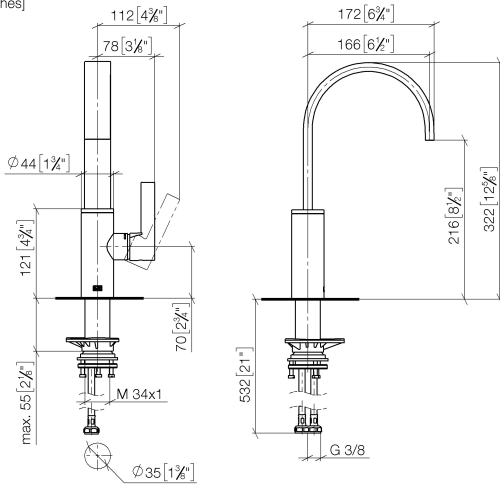

**MEM BAR TAP Single-lever mixer - Brushed Dark Platinum**

MEM

33 805 682

- 166mm projection
- pivotable spout 360°
- Optional swivel limiter available with swivel limiter set 12 820 970 90
- air-enriched flow
- max. flow 6.3 l/min at 3 bar flow pressure
- lead-free
- This product can help a building meet the requirements of Green Building Rating Systems, e.g. LEED®, BREEAM®, DGNB

**Recommended miscellaneous**

**Swivel limitation set - 12 820 970 90**

**Recommended miscellaneous**

**Dispenser without rosette - Brushed Dark Platinum 82 424 970-99**

**Recommended miscellaneous**

**Strainer waste with control handle - Brushed Dark Platinum 10 712 970-99**

33 805 682

mm [inches]

**Flow rate chart**

**Certificates**

LGA\_38646.

WRAS\_240202021.

33 805 682

**Spare parts list**

No.	Item Number	Name	Quantity used	Delivery time
1	90 28 22 282 00-99	spout	1	-
Spare part can no longer be ordered, please order the replacement item				
2	09 19 86 012-99	cover	1	60
3	90 23 10 128 00 90	nut	1	2
4	90 15 05 042 00 90	cartridge	1	2
5	09 24 04 266 90	nut	1	2
6	90 28 30 052 00-99	cover	1	30
7	90 20 86 004 00-99	handle	1	30
8	04 23 10 044 08 90	fixing set	1	2
9	04 30 04 101 00 90	hose	2	2