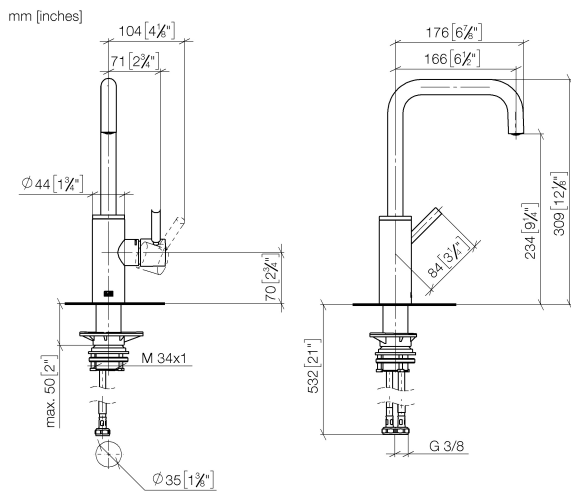

33 805 861

- 166mm projection
- pivotable spout 360°
- Optional swivel limiter available with swivel limiter set 12 820 970 90
- air-enriched flow
- max. flow 8 l/min at 3 bar flow pressure
- lead-free
- This product can help a building meet the requirements of Green Building Rating Systems, e.g. LEED®, BREEAM®, DGNB

**Recommended miscellaneous**

**Swivel limitation set -** 12 820 970 90

**Recommended miscellaneous**

**Strainer waste with control handle - Brushed Platinum** 10 712 970-06

**Recommended miscellaneous**

**Dispenser without rosette - Brushed Platinum** 82 424 970-06

33 805 861

**Flow rate chart**

**Certificates**

LGA\_38642.

WRAS\_240102021.

33 805 861

**Spare parts list**

No.	Item Number	Name	Quantity used	Delivery time
1	90 28 22 285 00-06	spout	1	-
Spare part can no longer be ordered, please order the replacement item				
2	09 19 86 012-06	cover	1	60
3	90 15 05 042 00 90	cartridge	1	2
4	09 24 04 266 90	nut	1	2
5	09 14 10 091 90	seal	1	2
6	90 28 30 052 00-06	cover	1	10
7	90 20 66 003 00-06	handle	1	10
8	04 23 10 044 08 90	fixing set	1	2
9	04 30 04 101 00 90	hose	2	2