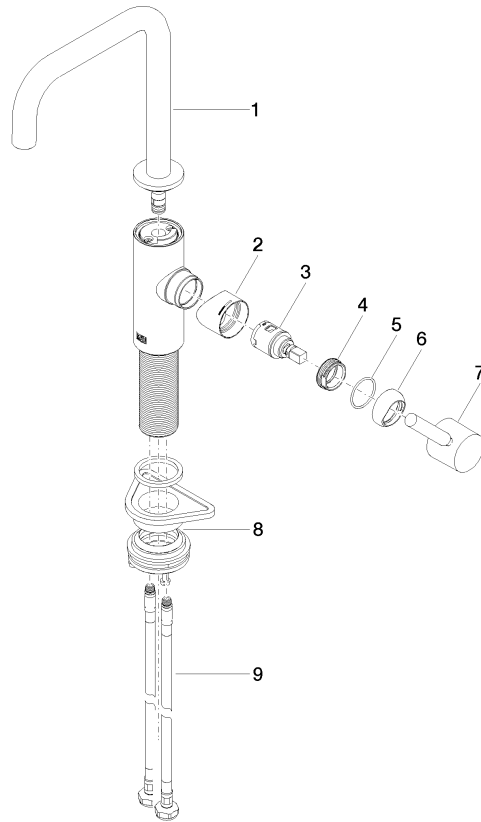

33 805 861

- 166mm projection
- pivotable spout 360°
- Optional swivel limiter available with swivel limiter set 12 820 970 90
- air-enriched flow
- max. flow 8 l/min at 3 bar flow pressure
- lead-free
- This product can help a building meet the requirements of Green Building Rating Systems, e.g. LEED®, BREEAM®, DGNB

Recommended miscellaneous

Swivel limitation set - 12 820 970 90

Recommended miscellaneous

Strainer waste with control handle - Platinum 10 712 970-08

Recommended miscellaneous

Dispenser without rosette - Platinum 82 424 970-08

33 805 861

Flow rate chart

Certificates

LGA_38642.

WRAS_240102021.

33 805 861

Spare parts list

No.	Item Number	Name	Quantity used	Delivery time
1	90 28 22 285 00-08	spout	1	-
Spare part can no longer be ordered, please order the replacement item				
2	09 19 86 012-08	cover	1	60
3	90 15 05 042 00 90	cartridge	1	2
4	09 24 04 266 90	nut	1	2
5	09 14 10 091 90	seal	1	2
6	90 28 30 052 00-08	cover	1	40
7	90 20 66 003 00-08	handle	1	-
Spare part can no longer be ordered, please order the replacement item				
8	04 23 10 044 08 90	fixing set	1	2
9	04 30 04 101 00 90	hose	2	2