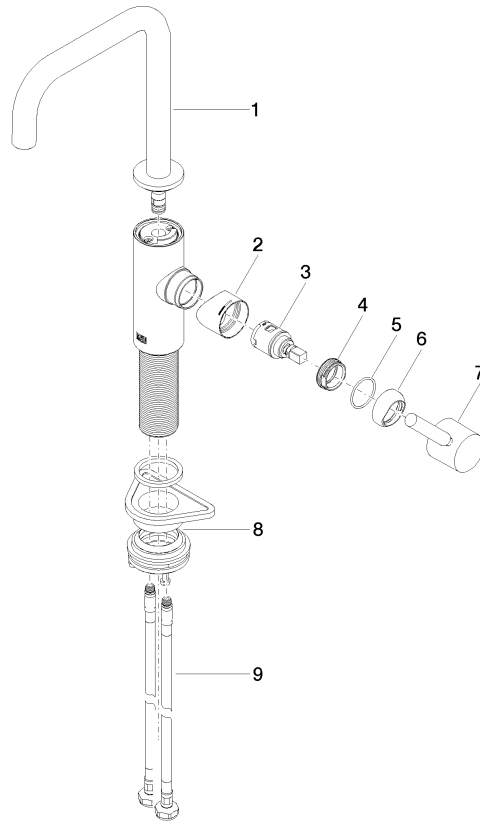

33 805 861

- 166mm projection
- pivotable spout 360°
- Optional swivel limiter available with swivel limiter set 12 820 970 90
- air-enriched flow
- max. flow 8 l/min at 3 bar flow pressure
- lead-free
- This product can help a building meet the requirements of Green Building Rating Systems, e.g. LEED®, BREEAM®, DGNB

**Recommended miscellaneous**

	<b>Dispenser without rosette - Brushed Durabron (23kt Gold)</b>	82 424 970-28
--	---	---------------

33 805 861

**Flow rate chart**

**Certificates**

LGA\_38642.

WRAS\_240102021.

33 805 861

**Spare parts list**

No.	Item Number	Name	Quantity used	Delivery time
1	90 28 22 285 00-28	spout	1	-
Spare part can no longer be ordered, please order the replacement item				
2	09 19 86 012-28	cover	1	60
3	90 15 05 042 00 90	cartridge	1	2
4	09 24 04 266 90	nut	1	2
5	09 14 10 091 90	seal	1	2
6	90 28 30 052 00-28	cover	1	20
7	90 20 66 003 00-28	handle	1	-
Spare part can no longer be ordered, please order the replacement item				
8	04 23 10 044 08 90	fixing set	1	2
9	04 30 04 101 00 90	hose	2	2