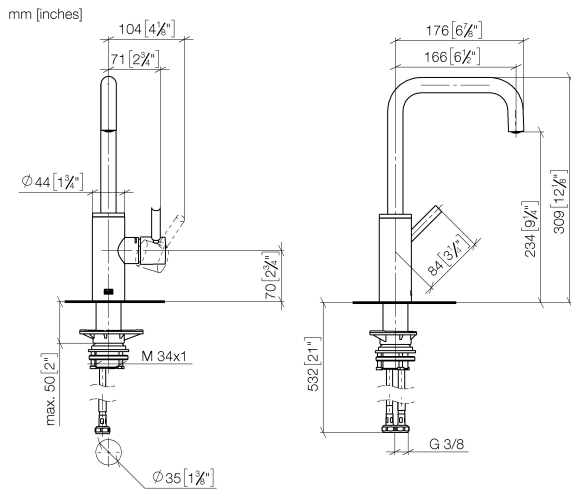

33 805 861

- 166mm projection
- pivotable spout 360°
- Optional swivel limiter available with swivel limiter set 12 820 970 90
- air-enriched flow
- max. flow 8 l/min at 3 bar flow pressure
- lead-free
- This product can help a building meet the requirements of Green Building Rating Systems, e.g. LEED®, BREEAM®, DGNB

Recommended miscellaneous

Swivel limitation set - 12 820 970 90

Recommended miscellaneous

Strainer waste with control handle - Matte Black 10 712 970-33

Recommended miscellaneous

Dispenser without rosette - Matte Black 82 424 970-33

33 805 861

Flow rate chart

Certificates

LGA_38642.

WRAS_240102021.

33 805 861

Spare parts list

No.	Item Number	Name	Quantity used	Delivery time
1	90 28 22 285 00-33	spout	1	-
Spare part can no longer be ordered, please order the replacement item				
2	09 19 86 012-33	cover	1	60
3	90 15 05 042 00 90	cartridge	1	2
4	09 24 04 266 90	nut	1	2
5	09 14 10 091 90	seal	1	2
6	90 28 30 052 00-33	cover	1	30
7	90 20 66 003 00-33	handle	1	30
8	04 23 10 044 08 90	fixing set	1	2
9	04 30 04 101 00 90	hose	2	2