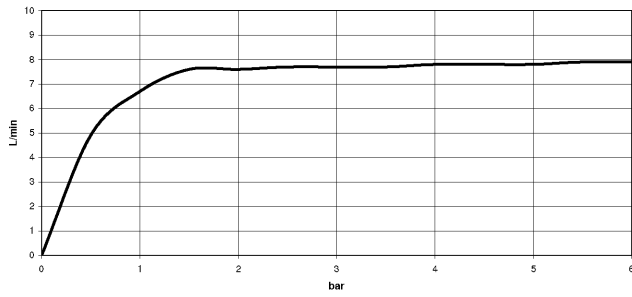

33 805 861

Flow rate chart

Certificates

LGA_38642.

WRAS_240102021.

33 805 861

Spare parts list

No.	Item Number	Name	Quantity used	Delivery time
1	90 28 22 285 00-33	spout	1	-
Spare part can no longer be ordered, please order the replacement item				
2	09 19 86 012-33	cover	1	60
3	90 15 05 042 00 90	cartridge	1	2
4	09 24 04 266 90	nut	1	2
5	09 14 10 091 90	seal	1	2
6	90 28 30 052 00-33	cover	1	30
7	90 20 66 003 00-33	handle	1	30
8	04 23 10 044 08 90	fixing set	1	2
9	04 30 04 101 00 90	hose	2	2