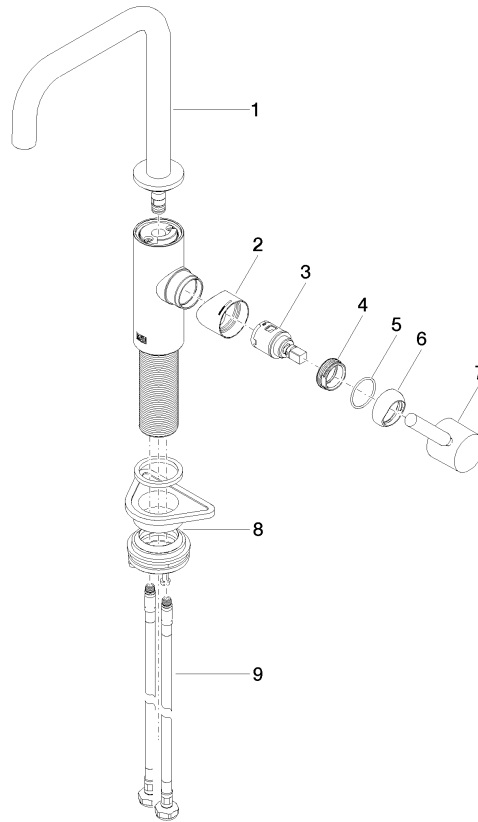

33 805 861

- 166mm projection
- pivotable spout 360°
- Optional swivel limiter available with swivel limiter set 12 820 970 90
- air-enriched flow
- max. flow 8 l/min at 3 bar flow pressure
- lead-free
- This product can help a building meet the requirements of Green Building Rating Systems, e.g. LEED®, BREEAM®, DGNB

Recommended miscellaneous

Swivel limitation set - 12 820 970 90

Recommended miscellaneous

Strainer waste with control handle - Matte Black 10 712 970-33

Recommended miscellaneous

Dispenser without rosette - Matte Black 82 424 970-33

33 805 861

Flow rate chart

Certificates

LGA_38642.

WRAS_240102021.

33 805 861

Spare parts list

No.	Item Number	Name	Quantity used	Delivery time
1	90 28 22 285 00-33	spout	1	-
Spare part can no longer be ordered, please order the replacement item				
2	09 19 86 012-33	cover	1	60
3	90 15 05 042 00 90	cartridge	1	2
4	09 24 04 266 90	nut	1	2
5	09 14 10 091 90	seal	1	2
6	90 28 30 052 00-33	cover	1	30
7	90 20 66 003 00-33	handle	1	30
8	04 23 10 044 08 90	fixing set	1	2
9	04 30 04 101 00 90	hose	2	2