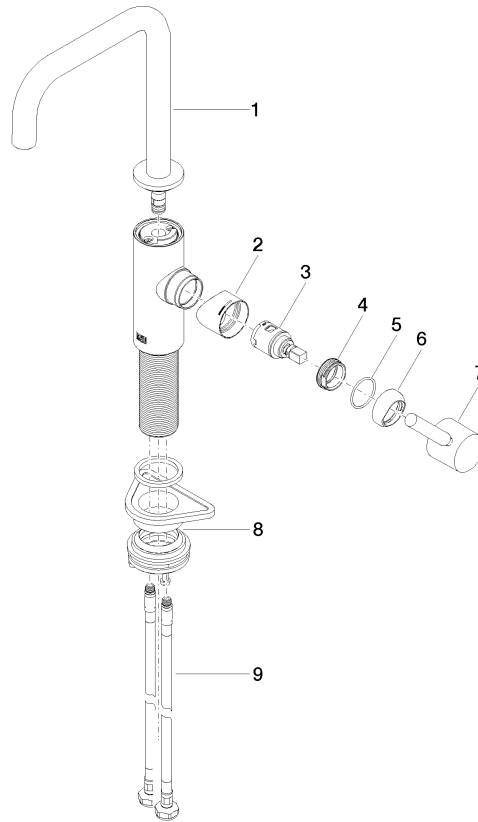

META SQUARE BAR TAP Single-lever mixer - Brushed Champagne (22kt Gold)

META SQUARE

33 805 861

- 166mm projection
- pivotable spout 360°
- Optional swivel limiter available with swivel limiter set 12 820 970 90
- air-enriched flow
- max. flow 8 l/min at 3 bar flow pressure
- lead-free
- This product can help a building meet the requirements of Green Building Rating Systems, e.g. LEED®, BREEAM®, DGNB

Recommended miscellaneous

Swivel limitation set - 12 820 970 90

Recommended miscellaneous

**Dispenser without rosette -
Brushed Champagne (22kt Gold)** 82 424 970-46

Recommended miscellaneous

**Strainer waste with control handle
- Brushed Champagne (22kt Gold)** 10 712 970-46

33 805 861
mm [inches]

Flow rate chart

Certificates

LGA_38642.

WRAS_240102021.

33 805 861

Spare parts list

No.	Item Number	Name	Quantity used	Delivery time
1	90 28 22 285 00-46	spout	1	-
Spare part can no longer be ordered, please order the replacement item				
2	09 19 86 012-46	cover	1	60
3	90 15 05 042 00 90	cartridge	1	2
4	09 24 04 266 90	nut	1	2
5	09 14 10 091 90	seal	1	2
6	90 28 30 052 00-46	cover	1	30
7	90 20 66 003 00-46	handle	1	-
Spare part can no longer be ordered, please order the replacement item				
8	04 23 10 044 08 90	fixing set	1	2
9	04 30 04 101 00 90	hose	2	2