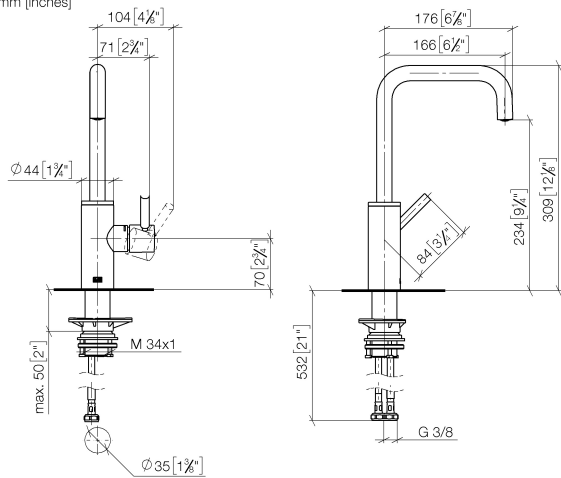

META SQUARE BAR TAP Single-lever mixer - Brushed Champagne (22kt Gold)

META SQUARE

33 805 861

- 166mm projection
- pivotable spout 360°
- Optional swivel limiter available with swivel limiter set 12 820 970 90
- air-enriched flow
- max. flow 8 l/min at 3 bar flow pressure
- lead-free
- This product can help a building meet the requirements of Green Building Rating Systems, e.g. LEED®, BREEAM®, DGNB

Recommended miscellaneous

Swivel limitation set - 12 820 970 90

Recommended miscellaneous

**Dispenser without rosette -
Brushed Champagne (22kt Gold)** 82 424 970-46

Recommended miscellaneous

**Strainer waste with control handle
- Brushed Champagne (22kt Gold)** 10 712 970-46

33 805 861
mm [inches]

Flow rate chart

Certificates

LGA_38642.

WRAS_240102021.

33 805 861

Spare parts list

No.	Item Number	Name	Quantity used	Delivery time
1	90 28 22 285 00-46	spout	1	-
Spare part can no longer be ordered, please order the replacement item				
2	09 19 86 012-46	cover	1	60
3	90 15 05 042 00 90	cartridge	1	2
4	09 24 04 266 90	nut	1	2
5	09 14 10 091 90	seal	1	2
6	90 28 30 052 00-46	cover	1	30
7	90 20 66 003 00-46	handle	1	-
Spare part can no longer be ordered, please order the replacement item				
8	04 23 10 044 08 90	fixing set	1	2
9	04 30 04 101 00 90	hose	2	2