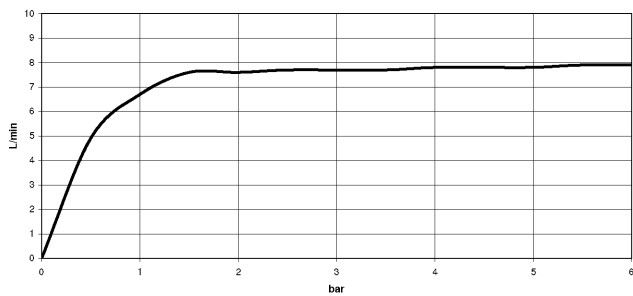

META SQUARE BAR TAP Single-lever mixer - Brushed Champagne (22kt Gold)

META SQUARE

33 805 861

- 166mm projection
- pivotable spout 360°
- Optional swivel limiter available with swivel limiter set 12 820 970 90
- air-enriched flow
- max. flow 8 l/min at 3 bar flow pressure
- lead-free
- This product can help a building meet the requirements of Green Building Rating Systems, e.g. LEED®, BREEAM®, DGNB

Recommended miscellaneous

Swivel limitation set - 12 820 970 90

Recommended miscellaneous

**Dispenser without rosette -
Brushed Champagne (22kt Gold)** 82 424 970-46

Recommended miscellaneous

**Strainer waste with control handle
- Brushed Champagne (22kt Gold)** 10 712 970-46

33 805 861
mm [inches]

Flow rate chart

Certificates

LGA_38642.

WRAS_240102021.

33 805 861

Spare parts list

No.	Item Number	Name	Quantity used	Delivery time
1	90 28 22 285 00-46	spout	1	-
Spare part can no longer be ordered, please order the replacement item				
2	09 19 86 012-46	cover	1	60
3	90 15 05 042 00 90	cartridge	1	2
4	09 24 04 266 90	nut	1	2
5	09 14 10 091 90	seal	1	2
6	90 28 30 052 00-46	cover	1	30
7	90 20 66 003 00-46	handle	1	-
Spare part can no longer be ordered, please order the replacement item				
8	04 23 10 044 08 90	fixing set	1	2
9	04 30 04 101 00 90	hose	2	2