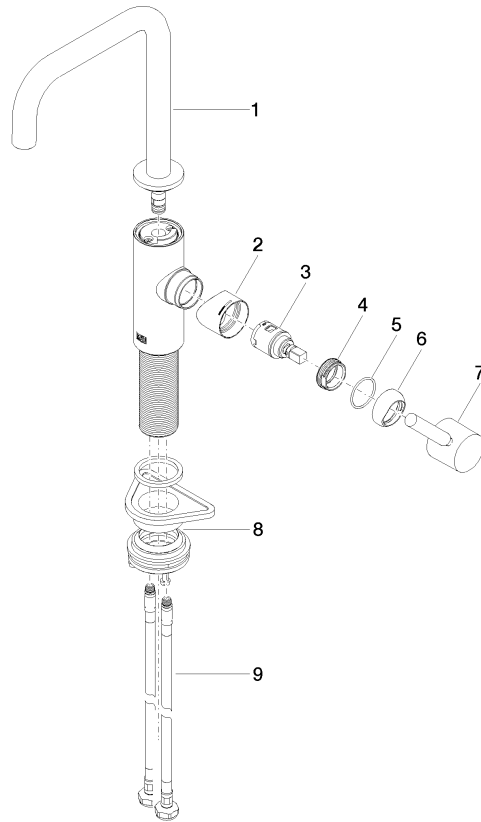

33 805 861

- 166mm projection
- pivotable spout 360°
- Optional swivel limiter available with swivel limiter set 12 820 970 90
- air-enriched flow
- max. flow 8 l/min at 3 bar flow pressure
- lead-free
- This product can help a building meet the requirements of Green Building Rating Systems, e.g. LEED®, BREEAM®, DGNB

Recommended miscellaneous

Swivel limitation set - 12 820 970 90

Recommended miscellaneous

Dispenser without rosette - Champagne (22kt Gold) 82 424 970-47

Recommended miscellaneous

Strainer waste with control handle - Champagne (22kt Gold) 10 712 970-47

33 805 861

Flow rate chart

Certificates

LGA_38642.

WRAS_240102021.

33 805 861

Spare parts list

No.	Item Number	Name	Quantity used	Delivery time
1	90 28 22 285 00-47	spout	1	-
Spare part can no longer be ordered, please order the replacement item				
2	09 19 86 012-47	cover	1	60
3	90 15 05 042 00 90	cartridge	1	2
4	09 24 04 266 90	nut	1	2
5	09 14 10 091 90	seal	1	2
6	90 28 30 052 00-47	cover	1	30
7	90 20 66 003 00-47	handle	1	-
Spare part can no longer be ordered, please order the replacement item				
8	04 23 10 044 08 90	fixing set	1	2
9	04 30 04 101 00 90	hose	2	2