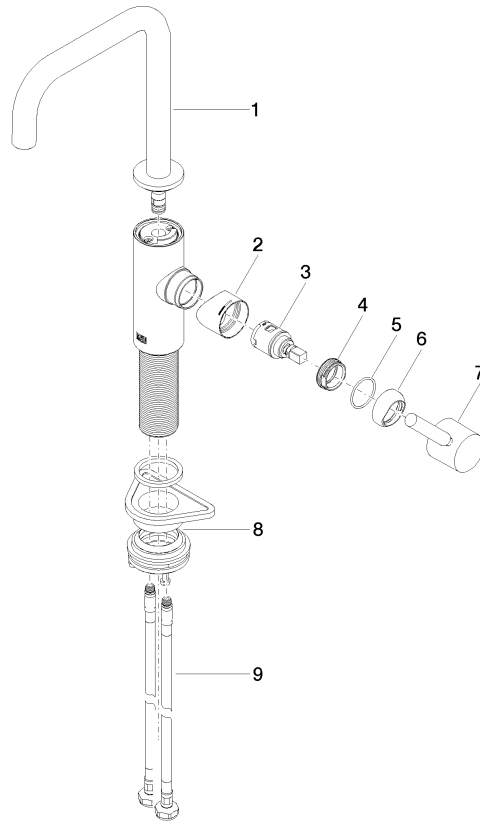

33 805 861

- 166mm projection
- pivotable spout 360°
- Optional swivel limiter available with swivel limiter set 12 820 970 90
- air-enriched flow
- max. flow 8 l/min at 3 bar flow pressure
- lead-free
- This product can help a building meet the requirements of Green Building Rating Systems, e.g. LEED®, BREEAM®, DGNB

**Recommended miscellaneous**

**Swivel limitation set -** 12 820 970 90

**Recommended miscellaneous**

**Dispenser without rosette -** 82 424 970-93  
**Brushed Chrome**

**Recommended miscellaneous**

**Strainer waste with control handle** 10 712 970-93  
**- Brushed Chrome**

33 805 861

**Flow rate chart**

**Certificates**

LGA\_38642.

WRAS\_240102021.

33 805 861

**Spare parts list**

No.	Item Number	Name	Quantity used	Delivery time
1	90 28 22 285 00-93	spout	1	-
Spare part can no longer be ordered, please order the replacement item				
2	09 19 86 012-93	cover	1	60
3	90 15 05 042 00 90	cartridge	1	2
4	09 24 04 266 90	nut	1	2
5	09 14 10 091 90	seal	1	2
6	90 28 30 052 00-93	cover	1	20
7	90 20 66 003 00-93	handle	1	20
8	04 23 10 044 08 90	fixing set	1	2
9	04 30 04 101 00 90	hose	2	2