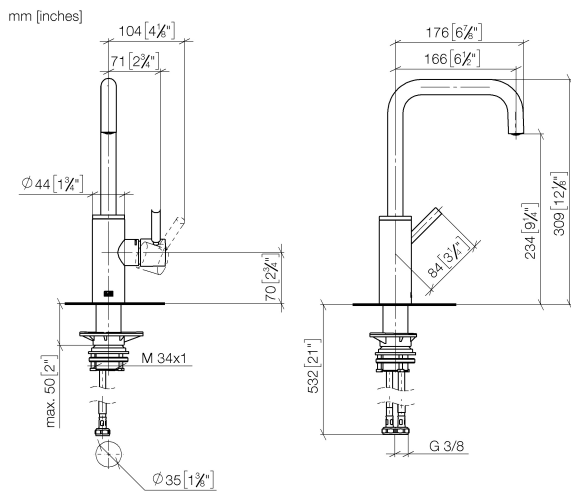

33 805 861

- 166mm projection
- pivotable spout 360°
- Optional swivel limiter available with swivel limiter set 12 820 970 90
- air-enriched flow
- max. flow 8 l/min at 3 bar flow pressure
- lead-free
- This product can help a building meet the requirements of Green Building Rating Systems, e.g. LEED®, BREEAM®, DGNB

**Recommended miscellaneous**

**Swivel limitation set -** 12 820 970 90

**Recommended miscellaneous**

**Dispenser without rosette -** 82 424 970-93  
**Brushed Chrome**

**Recommended miscellaneous**

**Strainer waste with control handle** 10 712 970-93  
**- Brushed Chrome**

33 805 861

**Flow rate chart**

**Certificates**

LGA\_38642.

WRAS\_240102021.

33 805 861

**Spare parts list**

No.	Item Number	Name	Quantity used	Delivery time
1	90 28 22 285 00-93	spout	1	-
Spare part can no longer be ordered, please order the replacement item				
2	09 19 86 012-93	cover	1	60
3	90 15 05 042 00 90	cartridge	1	2
4	09 24 04 266 90	nut	1	2
5	09 14 10 091 90	seal	1	2
6	90 28 30 052 00-93	cover	1	20
7	90 20 66 003 00-93	handle	1	20
8	04 23 10 044 08 90	fixing set	1	2
9	04 30 04 101 00 90	hose	2	2