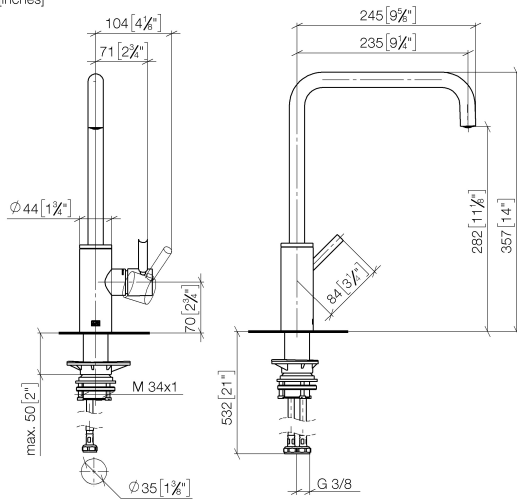

**Recommended miscellaneous**

**Swivel limitation set - 12 820 970 90**

**Recommended miscellaneous**

**Dispenser without rosette - 82 424 970-99**  
**Brushed Dark Platinum**

**Recommended miscellaneous**

**Strainer waste with control handle 10 712 970-99**  
**- Brushed Dark Platinum**

33 815 861

mm [inches]

**Flow rate chart**

**Certificates**

LGA\_38642.

WRAS\_240102021.

33 815 861

**Spare parts list**

No.	Item Number	Name	Quantity used	Delivery time
1	90 28 22 284 00-99	spout	1	30
2	90 15 05 042 00 90	cartridge	1	2
3	09 24 04 266 90	nut	1	2
4	90 28 30 052 00-99	cover	1	30
5	90 20 66 033 00-99	handle	1	30
6	04 23 10 044 08 90	fixing set	1	2
7	04 30 04 101 00 90	hose	2	2