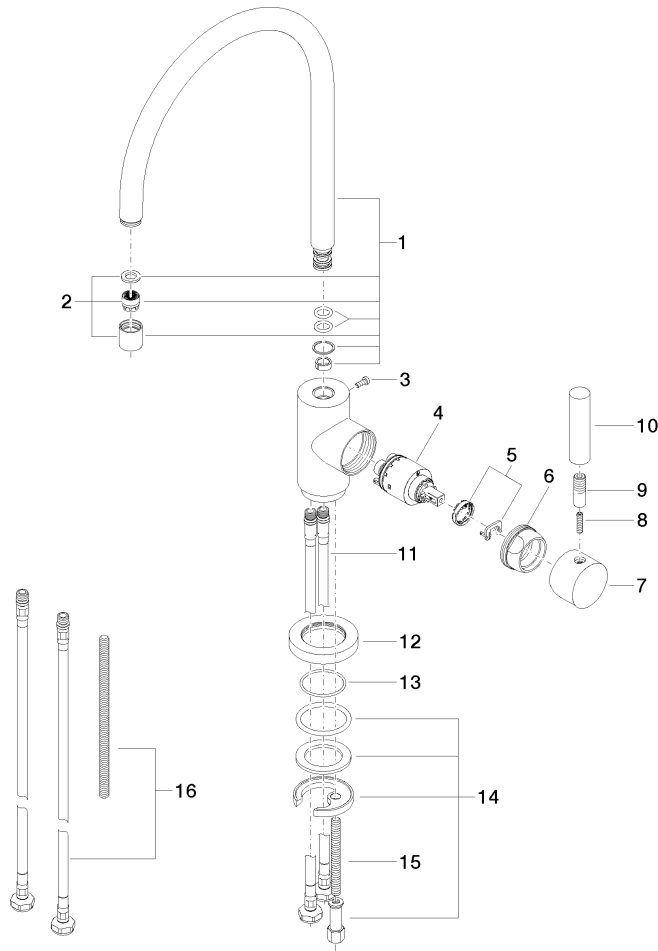

33 815 888

- 236mm projection
- pivotable spout 360°
- air-enriched flow
- height of mixer 400 mm
- height up to aerator 230 mm
- hole diameter 35 mm
- max. flow 7 l/min at 3 bar flow pressure
- lead-free
- WRAS 2311044
- This product can help a building meet the requirements of Green Building Rating Systems, e.g. LEED®, BREEAM®, DGNB

	Brushed Dark Platinum	33 815 888-99
	Chrome	33 815 888-00
	Brushed Platinum	33 815 888-06
	Platinum	33 815 888-08
	Durabronze (23kt Gold)	33 815 888-09
	Dark Chrome	33 815 888-19
	Brushed Durabronze (23kt Gold)	33 815 888-28
	Matte Black	33 815 888-33
	Brushed Champagne (22kt Gold)	33 815 888-46
	Champagne (22kt Gold)	33 815 888-47
	Brushed Chrome	33 815 888-93

Recommended miscellaneous

Strainer waste with control handle - Brushed Dark Platinum 10 710 970-99

Recommended miscellaneous

Dispenser with rosette - Brushed Dark Platinum 82 444 970-99

33 815 888

Parts for other finishes can be found here: [Chrome](#)

Spare parts list

No.	Item Number	Name	Quantity used	Delivery time
1	90 28 22 049 02-99	spout	1	30
2	90 23 01 028 03-99	aerator	1	30
3	09 30 30 054 90	screw	1	2
4	90 15 05 065 00 90	cartridge	1	2
5	90 28 10 148 00 90	accessories	1	2
6	09 24 04 107-99	nut	1	30
7	90 20 88 040 00-99	handle	1	30
8	09 31 11 010 90	pin	1	2
9	90 24 04 048 00-99	nipple	1	30
10	11 170 880-99	handle	1	30
11	04 30 04 104 00 90	hose	2	2
12	09 28 10 055-99	rosette	1	30
13	09 14 10 034 90	seal	1	2
14	04 30 11 038 00 90	fixing set	1	2
15	09 31 11 011 90	pin	1	2
16	12 803 970 90	extension	1	60