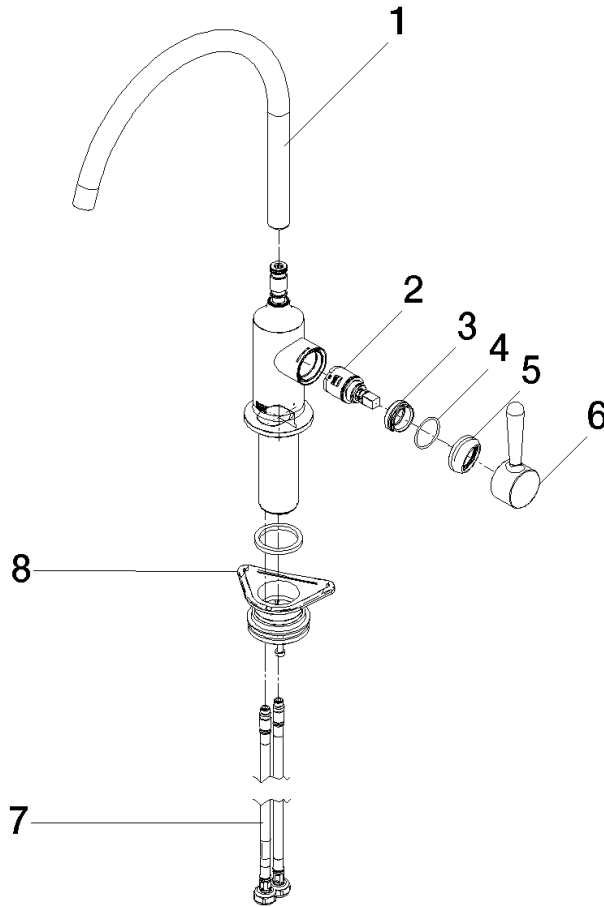

33 816 809

- 241mm projection
- pivotable spout 360°
- air-enriched flow
- max. flow 7 l/min at 3 bar flow pressure
- lead-free
- This product can help a building meet the requirements of Green Building Rating Systems, e.g. LEED®, BREEAM®, DGNB

Recommended miscellaneous

VAIA Dispenser with rosette - Chrome 82 434 809-00

33 816 809

Flow rate chart

Certificates

LGA_29299.

33 816 809

Spare parts list

No.	Item Number	Name	Quantity used	Delivery time
1	90 28 22 396 00-00	spout	1	10
2	90 15 05 042 00 90	cartridge	1	2
3	09 24 04 266 90	nut	1	2
4	09 14 10 091 90	seal	1	2
5	90 28 30 052 00-00	cover	1	10
6	90 20 80 050 00-00	handle	1	10
7	04 30 04 100 00 90	hose	2	2
8	04 23 10 044 08 90	fixing set	1	2