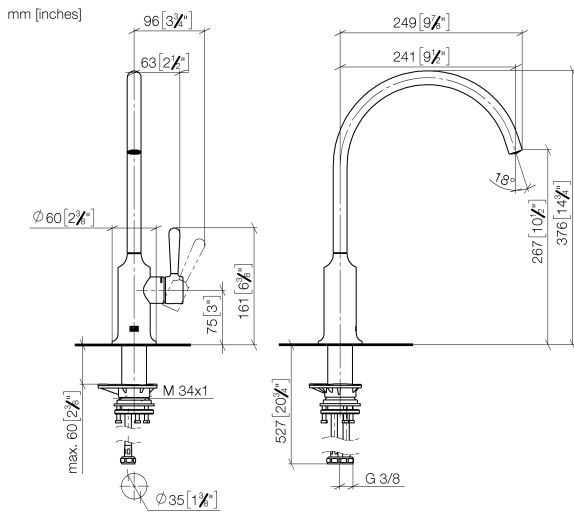

33 816 809

- 241mm projection
- pivotable spout 360°
- air-enriched flow
- max. flow 7 l/min at 3 bar flow pressure
- lead-free
- This product can help a building meet the requirements of Green Building Rating Systems, e.g. LEED®, BREEAM®, DGNB

	Chrome	33 816 809-00
	Brushed Platinum	33 816 809-06
	Platinum	33 816 809-08
	Durabronze (23kt Gold)	33 816 809-09
	Dark Chrome	33 816 809-19
	Brushed Durabronze (23kt Gold)	33 816 809-28
	Matte Black	33 816 809-33
	Brushed Champagne (22kt Gold)	33 816 809-46
	Champagne (22kt Gold)	33 816 809-47
	Brushed Chrome	33 816 809-93
	Brushed Dark Platinum	33 816 809-99

Recommended miscellaneous

VAIA Dispenser with rosette - Chrome 82 434 809-00

33 816 809

Flow rate chart

Certificates

LGA_29299.

33 816 809

Spare parts list

No.	Item Number	Name	Quantity used	Delivery time
1	90 28 22 396 00-00	spout	1	10
2	90 15 05 042 00 90	cartridge	1	2
3	09 24 04 266 90	nut	1	2
4	09 14 10 091 90	seal	1	2
5	90 28 30 052 00-00	cover	1	10
6	90 20 80 050 00-00	handle	1	10
7	04 30 04 100 00 90	hose	2	2
8	04 23 10 044 08 90	fixing set	1	2