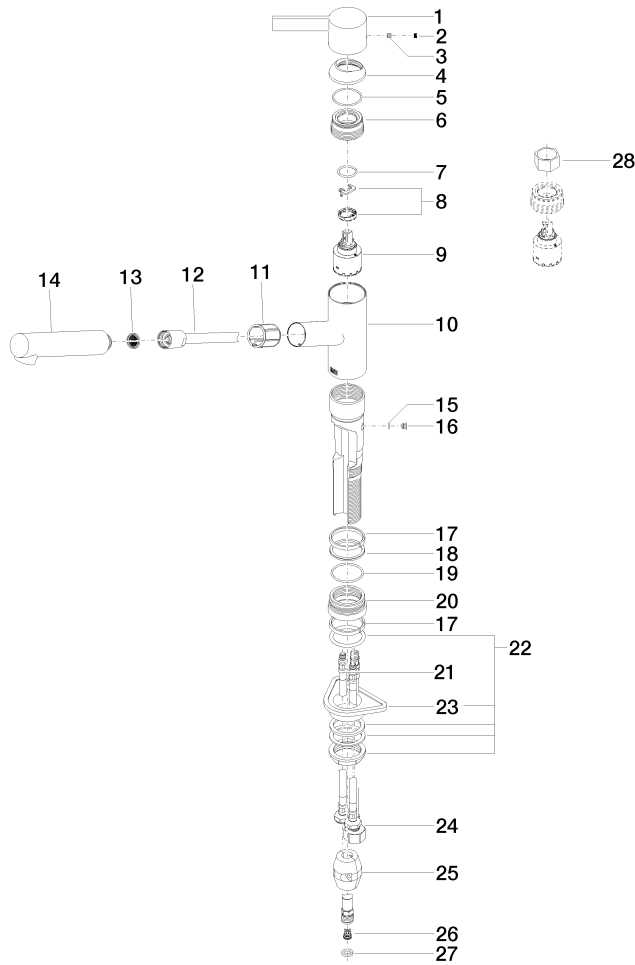

33 840 760

- 220mm projection
- pivotable spout 130°
- air-enriched flow
- height of mixer 167 mm
- height up to aerator 145 mm
- hole diameter 35 mm
- fabric braided hose 1500 mm
- max. flow 8 l/min at 3 bar flow pressure
- lead-free
- This product can help a building meet the requirements of Green Building Rating Systems, e.g. LEED®, BREEAM®, DGNB

**Recommended miscellaneous**

**Strainer waste with control handle - Platinum** 10 712 970-08

**Recommended miscellaneous**

**Dispenser without rosette - Platinum** 82 424 970-08

33 840 760

**Flow rate chart**

**Certificates**

ETA\_20612.

GDV\_0400282.

LGA\_19871.

Belgaqua\_22\_277\_2  
7\_3.

33 840 760

Parts for other finishes can be found here: [Chrome](#)

33 840 760

Spare parts list

No.	Item Number	Name	Quantity used	Delivery time
1	09 20 76 001-08	handle	1	40
2	90 31 20 109 00 90	plug	1	2
3	90 31 11 030 00 90	pin	1	2
4	09 28 30 012-08	cover	1	40
5	09 14 10 102 90	seal	1	2
6	09 24 04 270 90	nut	1	2
7	09 14 10 031 90	seal	1	2
8	90 28 10 148 00 90	accessories	1	2
9	90 15 05 064 00 90	cartridge	1	2
10	09 19 76 001-08	sleeve	1	40
11	09 18 40 099 90	sleeve	1	2
12	90 30 02 062 00-08	hose	1	40
13	09 23 01 039 90	sieve	1	2
14	04 12 11 106 00-08	shower	1	40
15	09 14 10 001 90	seal	1	2
16	09 30 30 113 20 90	screw	1	2
17	09 14 15 029 90	ring	2	2
18	09 28 10 144 90	ring	1	2
19	09 14 10 034 90	seal	1	2
20	09 27 76 001-08	rosette	1	40
21	04 30 04 100 00 90	hose	2	2
22	04 23 10 044 02 90	fixing set	1	2
23	09 18 40 090 90	sleeve	1	2
24	04 30 04 029 00 90	hose	1	2
25	04 21 50 005 00 90	accessories	1	2
26	09 23 01 131 90	back-flow preventer	1	2
27	90 14 20 019 00 90	seal	1	2
28	90 30 09 031 00 90	key	1	2