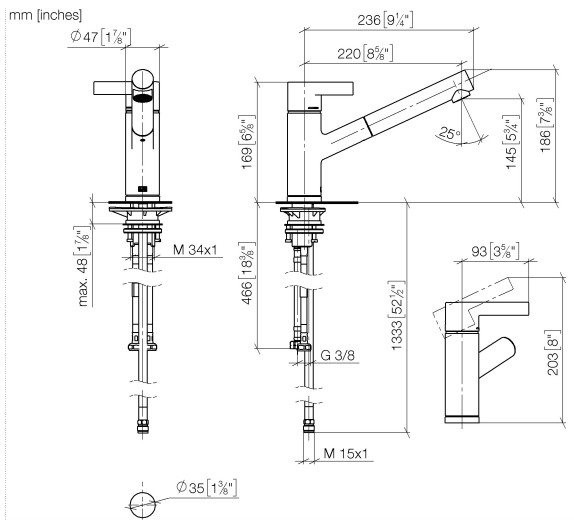

33 840 760

- 220mm projection
- pivotable spout 130°
- air-enriched flow
- height of mixer 167 mm
- height up to aerator 145 mm
- hole diameter 35 mm
- fabric braided hose 1500 mm
- max. flow 8 l/min at 3 bar flow pressure
- lead-free
- This product can help a building meet the requirements of Green Building Rating Systems, e.g. LEED®, BREEAM®, DGNB

Flow rate chart

Certificates

ETA_20612.

GDV_0400282.

LGA_19871.

Belgaqua_22_277_2
7_3.

33 840 760

Parts for other finishes can be found here: [Chrome](#)

33 840 760

Spare parts list

No.	Item Number	Name	Quantity used	Delivery time
1	09 20 76 001-28	handle	1	20
2	90 31 20 109 00 90	plug	1	2
3	90 31 11 030 00 90	pin	1	2
4	09 28 30 012-28	cover	1	20
5	09 14 10 102 90	seal	1	2
6	09 24 04 270 90	nut	1	2
7	09 14 10 031 90	seal	1	2
8	90 28 10 148 00 90	accessories	1	2
9	90 15 05 064 00 90	cartridge	1	2
10	09 19 76 001-28	sleeve	1	20
11	09 18 40 099 90	sleeve	1	2
12	90 30 02 062 00-28	hose	1	20
13	09 23 01 039 90	sieve	1	2
14	04 12 11 106 00-28	shower	1	20
15	09 14 10 001 90	seal	1	2
16	09 30 30 113 20 90	screw	1	2
17	09 14 15 029 90	ring	2	2
18	09 28 10 144 90	ring	1	2
19	09 14 10 034 90	seal	1	2
20	09 27 76 001-28	rosette	1	20
21	04 30 04 100 00 90	hose	2	2
22	04 23 10 044 02 90	fixing set	1	2
23	09 18 40 090 90	sleeve	1	2
24	04 30 04 029 00 90	hose	1	2
25	04 21 50 005 00 90	accessories	1	2
26	09 23 01 131 90	back-flow preventer	1	2
27	90 14 20 019 00 90	seal	1	2
28	90 30 09 031 00 90	key	1	2