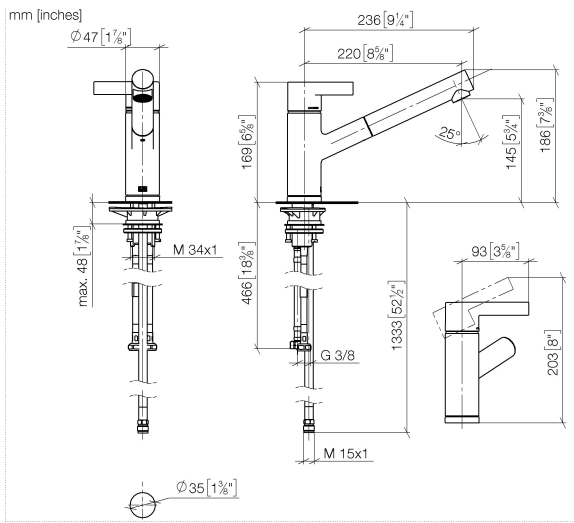

33 840 760

- 220mm projection
- pivotable spout 130°
- air-enriched flow
- height of mixer 167 mm
- height up to aerator 145 mm
- hole diameter 35 mm
- fabric braided hose 1500 mm
- max. flow 8 l/min at 3 bar flow pressure
- lead-free
- This product can help a building meet the requirements of Green Building Rating Systems, e.g. LEED®, BREEAM®, DGNB

**Flow rate chart**

**Certificates**

GDV\_0400282.      LGA\_19871.      Belgaqua\_22\_277\_2  
7\_3.

33 840 760

Parts for other finishes can be found here: [Chrome](#)