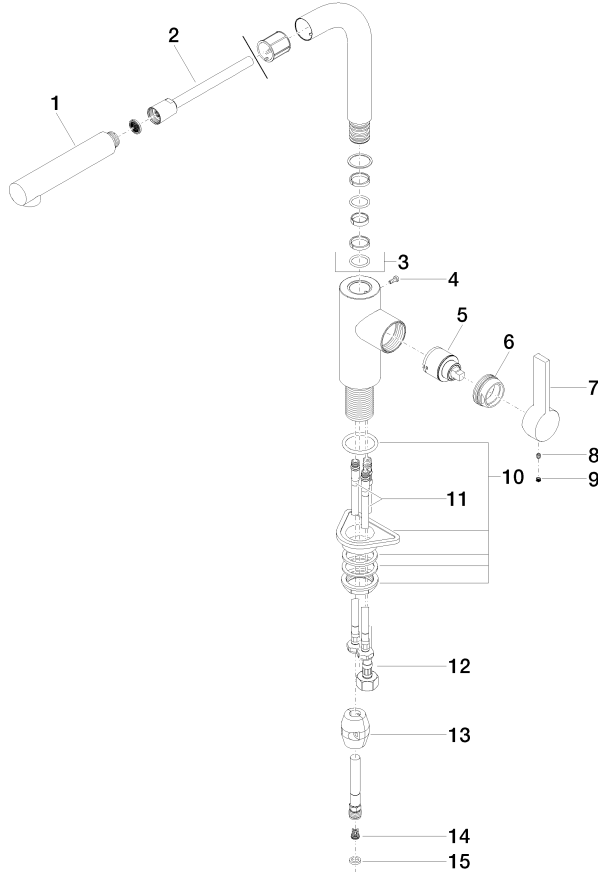

33 840 790

- 235mm projection
- pivotable spout 360°
- air-enriched flow
- height of mixer 337 mm
- height up to aerator 300 mm
- hole diameter 35 mm
- fabric braided hose 1500 mm
- max. flow 8.8 l/min at 3 bar flow pressure
- lead-free
- This product can help a building meet the requirements of Green Building Rating Systems, e.g. LEED®, BREEAM®, DGNB

Intrinsic protection against back flow.

	Brushed Durabron (23kt Gold)	33 840 790-28
	Chrome	33 840 790-00
	Brushed Platinum	33 840 790-06
	Platinum	33 840 790-08
	Dark Chrome	33 840 790-19
	Brushed Champagne (22kt Gold)	33 840 790-46
	Champagne (22kt Gold)	33 840 790-47
	Brushed Chrome	33 840 790-93
	Brushed Dark Platinum	33 840 790-99

Recommended miscellaneous

Strainer waste with control handle - Brushed Durabron (23kt Gold) 10 712 970-28

Recommended miscellaneous

Dispenser without rosette - Brushed Durabron (23kt Gold) 82 424 970-28

33 840 790

Parts for other finishes can be found here: [Chrome](#)

Spare parts list

No.	Item Number	Name	Quantity used	Delivery time
1	04 12 11 106 00-28	shower	1	20
2	90 30 02 062 00-28	hose	1	20
3	90 28 22 186 00-28	spout	1	20
4	09 30 30 054 90	screw	1	2
5	90 15 05 045 00 90	cartridge	1	2
6	09 24 04 141-28	nut	1	20
7	09 20 79 040-28	handle	1	20
8	90 31 11 030 00 90	pin	1	2
9	90 31 20 109 00 90	plug	1	2
10	04 23 10 044 02 90	fixing set	1	2
11	04 30 04 104 00 90	hose	2	2
12	04 30 04 029 00 90	hose	1	2
13	04 21 50 005 00 90	accessories	1	2
14	09 23 01 131 90	back-flow preventer	1	2
15	90 14 20 019 00 90	seal	1	2