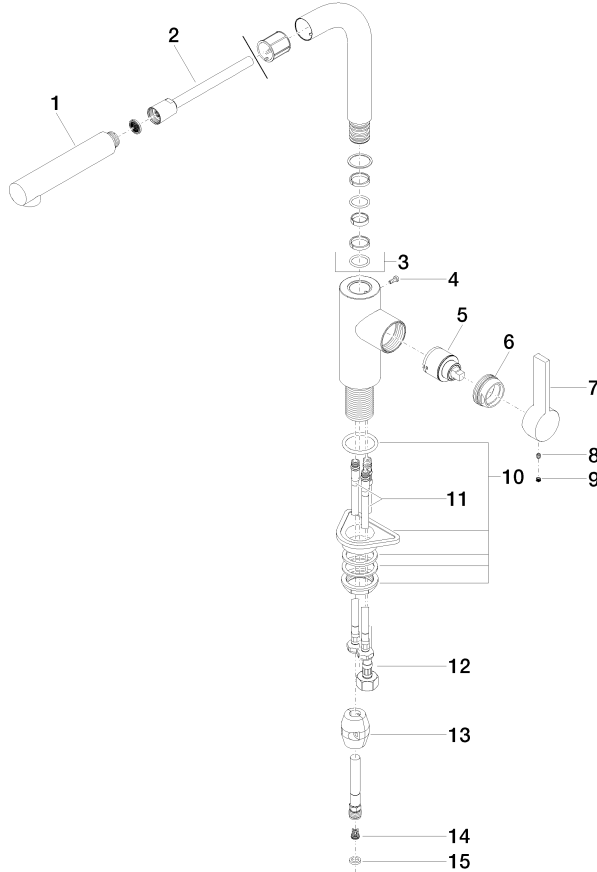

33 840 790

- 235mm projection
- pivotable spout 360°
- air-enriched flow
- height of mixer 337 mm
- height up to aerator 300 mm
- hole diameter 35 mm
- fabric braided hose 1500 mm
- max. flow 8.8 l/min at 3 bar flow pressure
- lead-free
- This product can help a building meet the requirements of Green Building Rating Systems, e.g. LEED®, BREEAM®, DGNB

Recommended miscellaneous

**Dispenser without rosette -
Brushed Chrome** 82 424 970-93

Recommended miscellaneous

**Strainer waste with control handle -
Brushed Chrome** 10 712 970-93

33 840 790

Parts for other finishes can be found here: [Chrome](#)

Spare parts list

No.	Item Number	Name	Quantity used	Delivery time
1	04 12 11 106 00-93	shower	1	20
2	90 30 02 062 00-93	hose	1	20
3	90 28 22 186 00-93	spout	1	20
4	09 30 30 054 90	screw	1	2
5	90 15 05 045 00 90	cartridge	1	2
6	09 24 04 141-93	nut	1	20
7	09 20 79 040-93	handle	1	60
8	90 31 11 030 00 90	pin	1	2
9	90 31 20 109 00 90	plug	1	2
10	04 23 10 044 02 90	fixing set	1	2
11	04 30 04 104 00 90	hose	2	2
12	04 30 04 029 00 90	hose	1	2
13	04 21 50 005 00 90	accessories	1	2
14	09 23 01 131 90	back-flow preventer	1	2
15	90 14 20 019 00 90	seal	1	2